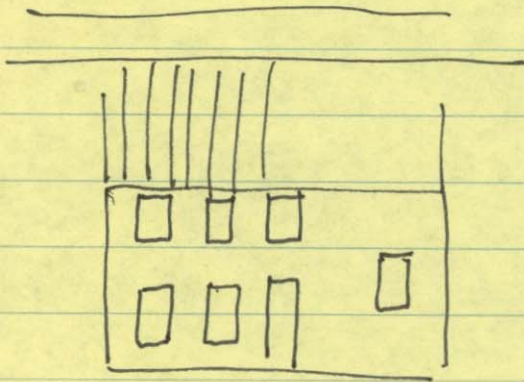

Bander House.

photograph C. Fisher photo album Lower P.W.

taken 1 Nov 1959.

House is still standing

lg ext brick chimney on east? end. Top is missing though.
house had shutters (painted green?)

1st story addn.

and a one story porch across the front. turned porch posts + early 1900's jig-saw brackets. Fairly wide clapboards. Looks occupied. windows $\frac{6}{6}$ or $\frac{9}{8}$ Dark trim, white clapboards.

I think Mrs. Webster said that the rooms on the right were on a higher, or different, level than the ones on the left.