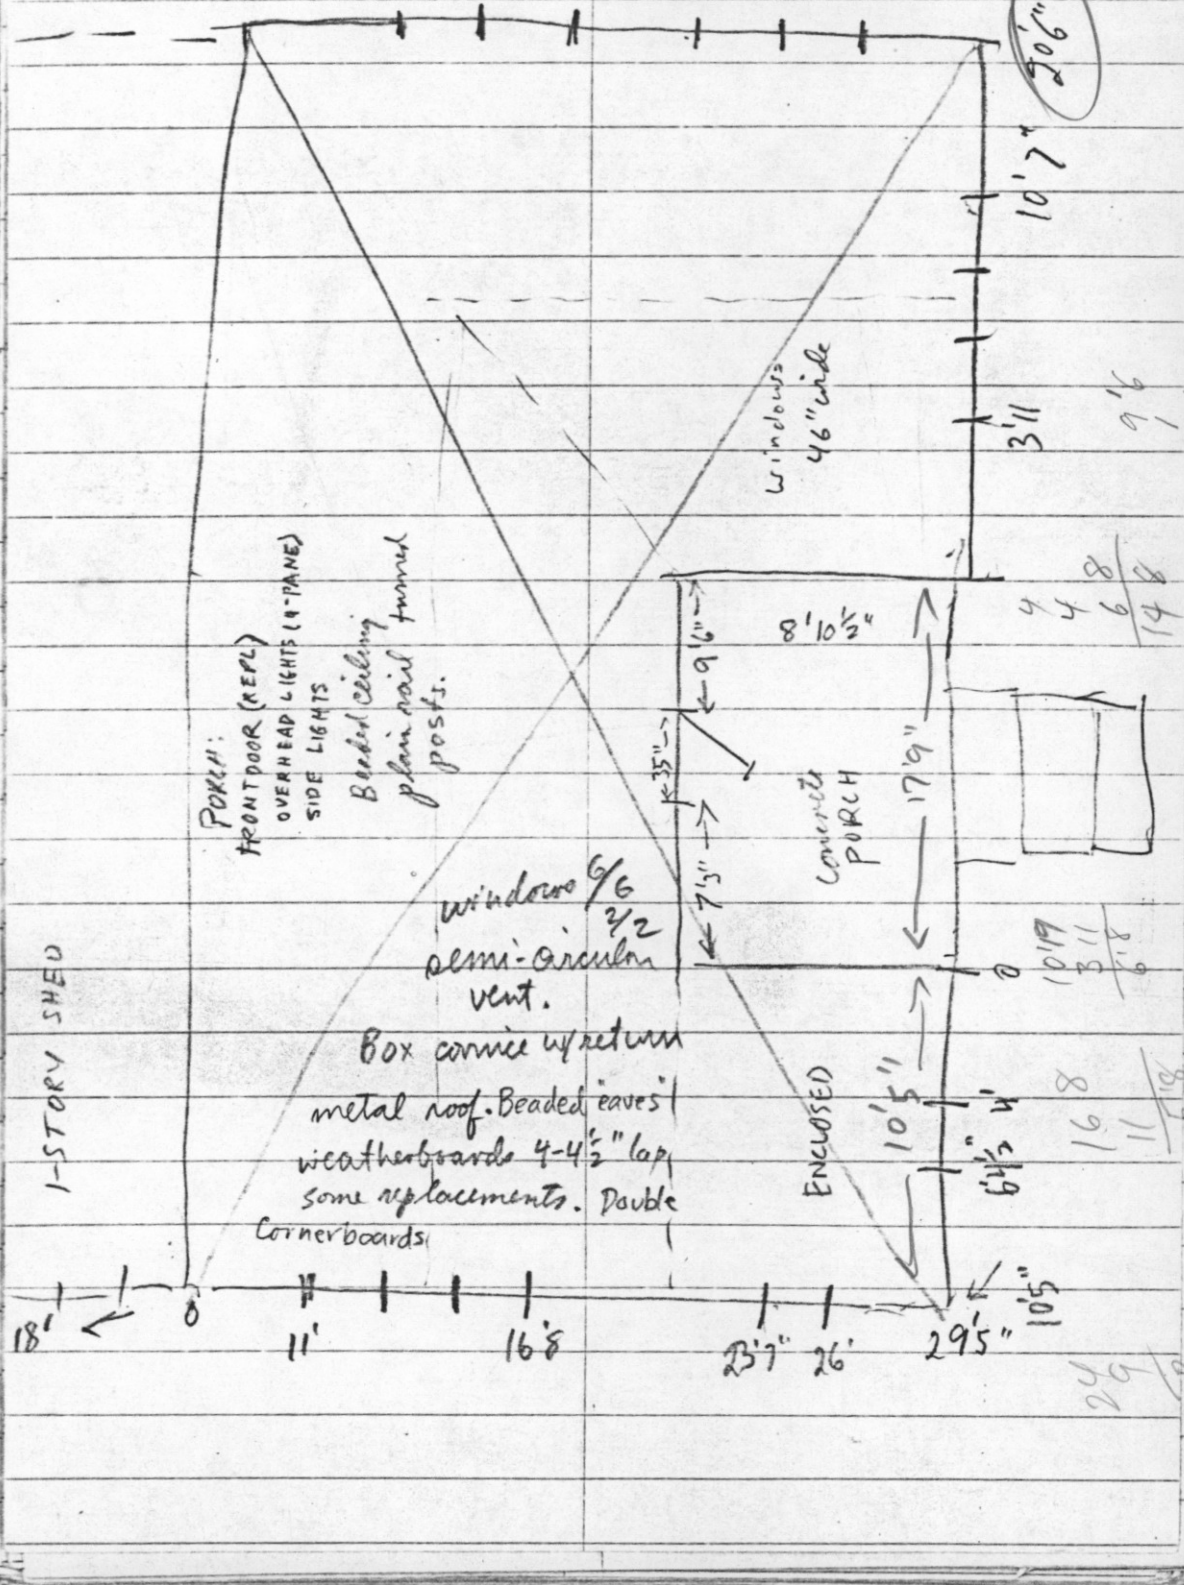

CATHARPIN SCHOOL 5/4  
steno 5 76-145

10'7  
4  
147  
20' 12' 8  
48'8"

17'9  
20'6  
10'5  
47'20

3'11  
5'8  
18  
96

168  
-11  
58

10'5  
17'9  
27'14  
28'2

46 | 68  
46  
22

12  
50 | 5