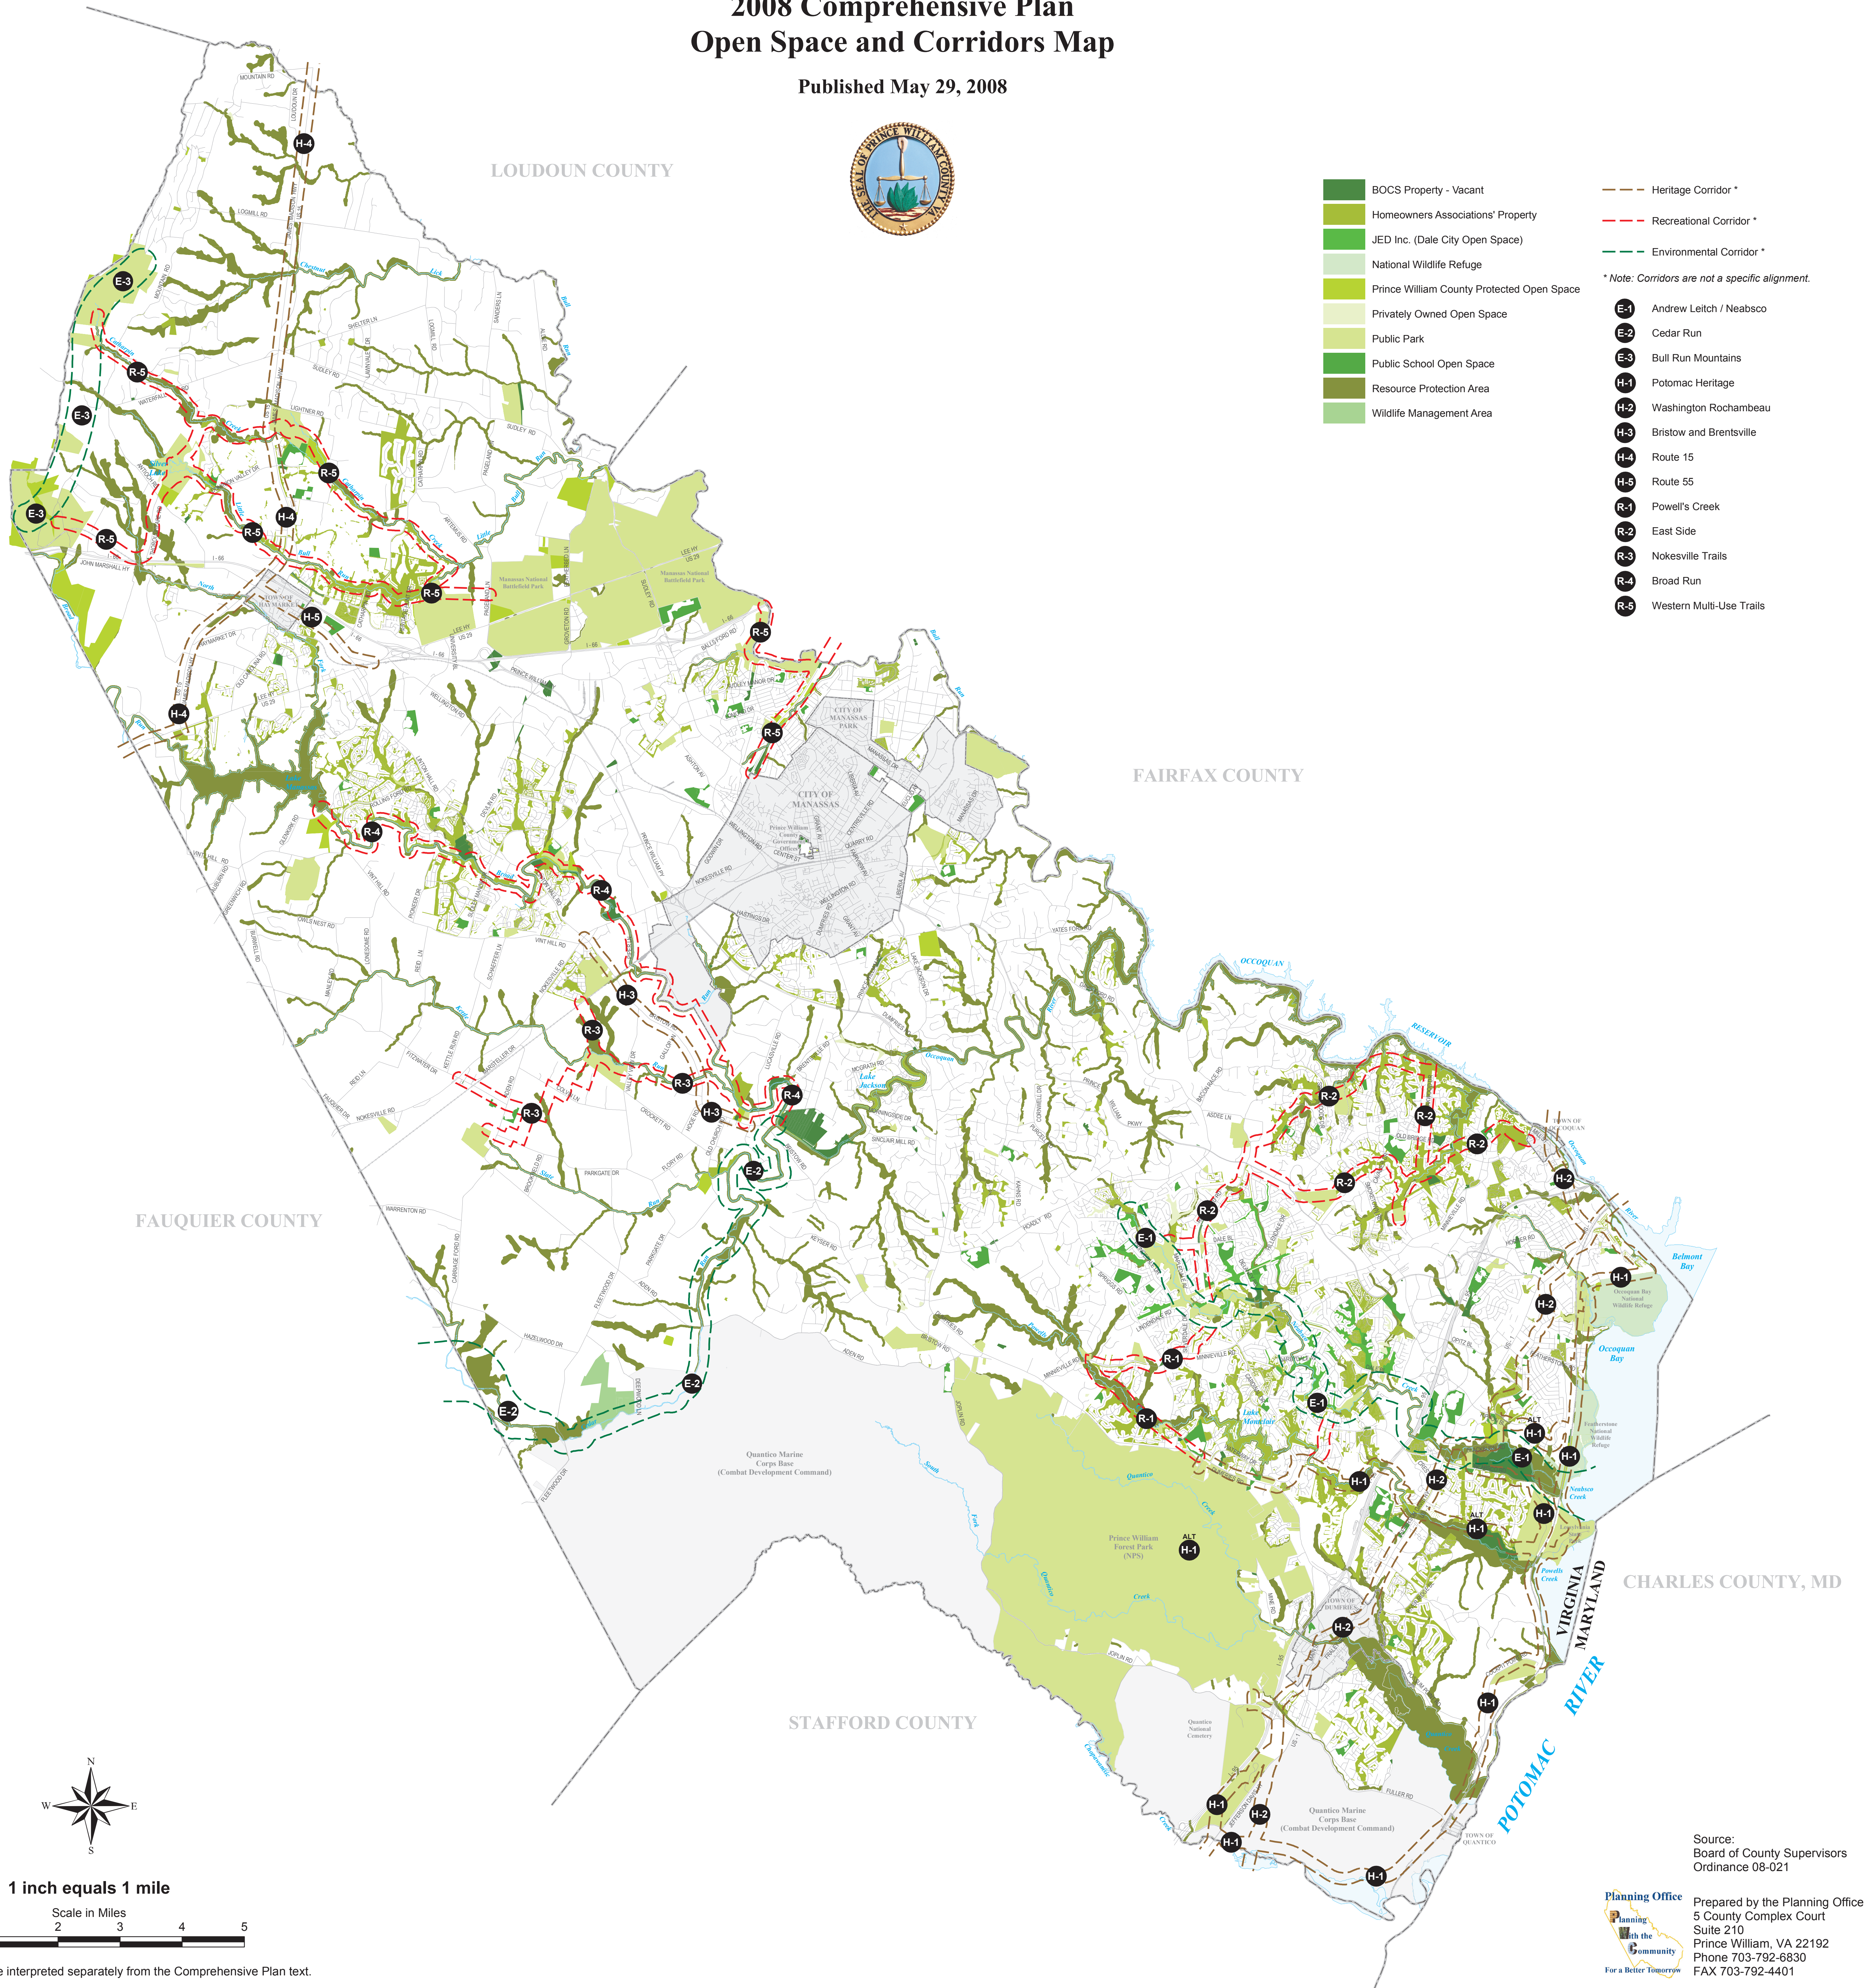

PRINCE WILLIAM COUNTY 2008 Comprehensive Plan Open Space and Corridors Map

Published May 29, 2008

1 inch equals 1 mile

Note: This map cannot be interpreted separately from the Comprehensive Plan text.

Source:
Board of County Supervisors
Ordinance 08-021

Prepared by the Planning Office (rfh/jbm)
5 County Complex Court
Suite 210
Prince William, VA 22192
Phone 703-792-6830
FAX 703-792-4401