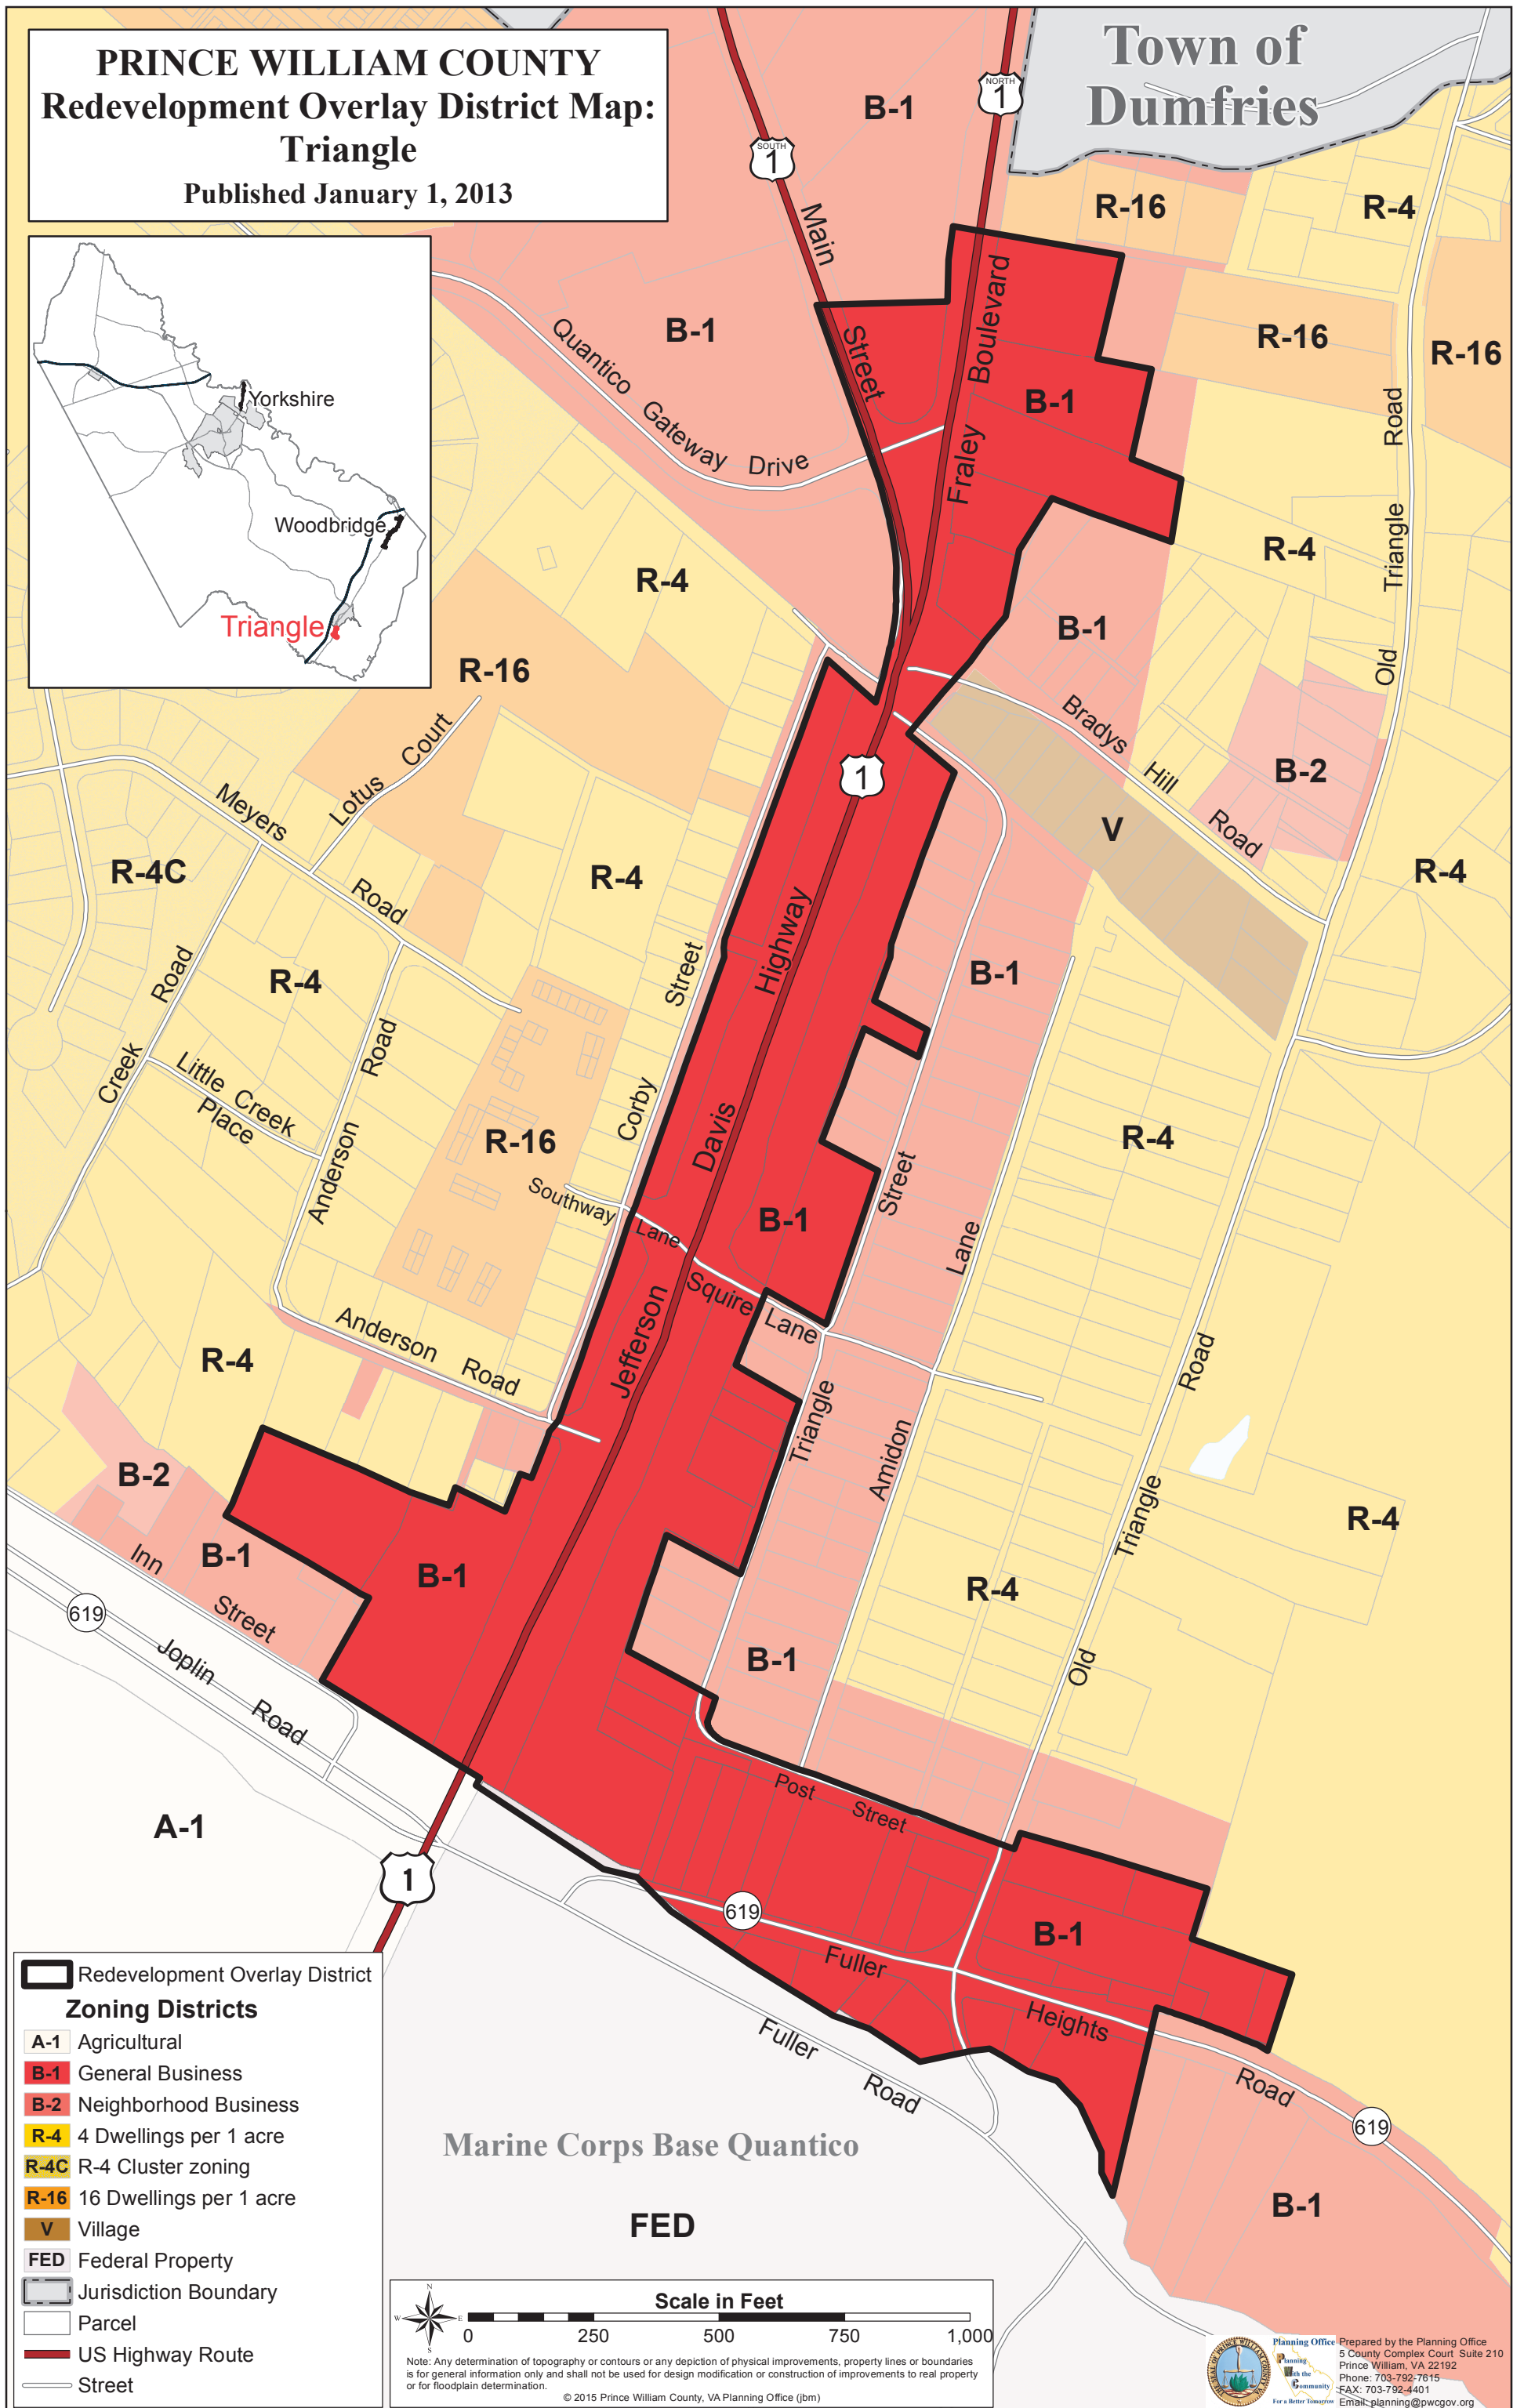

PRINCE WILLIAM COUNTY Redevelopment Overlay District Map: Triangle

Published January 1, 2013

Town of Dumfries

- Redevelopment Overlay District
- Zoning Districts**
- A-1 Agricultural
- B-1 General Business
- B-2 Neighborhood Business
- R-4 4 Dwellings per 1 acre
- R-4C R-4 Cluster zoning
- R-16 16 Dwellings per 1 acre
- V Village
- FED Federal Property
- Jurisdiction Boundary
- Parcel
- US Highway Route
- Street