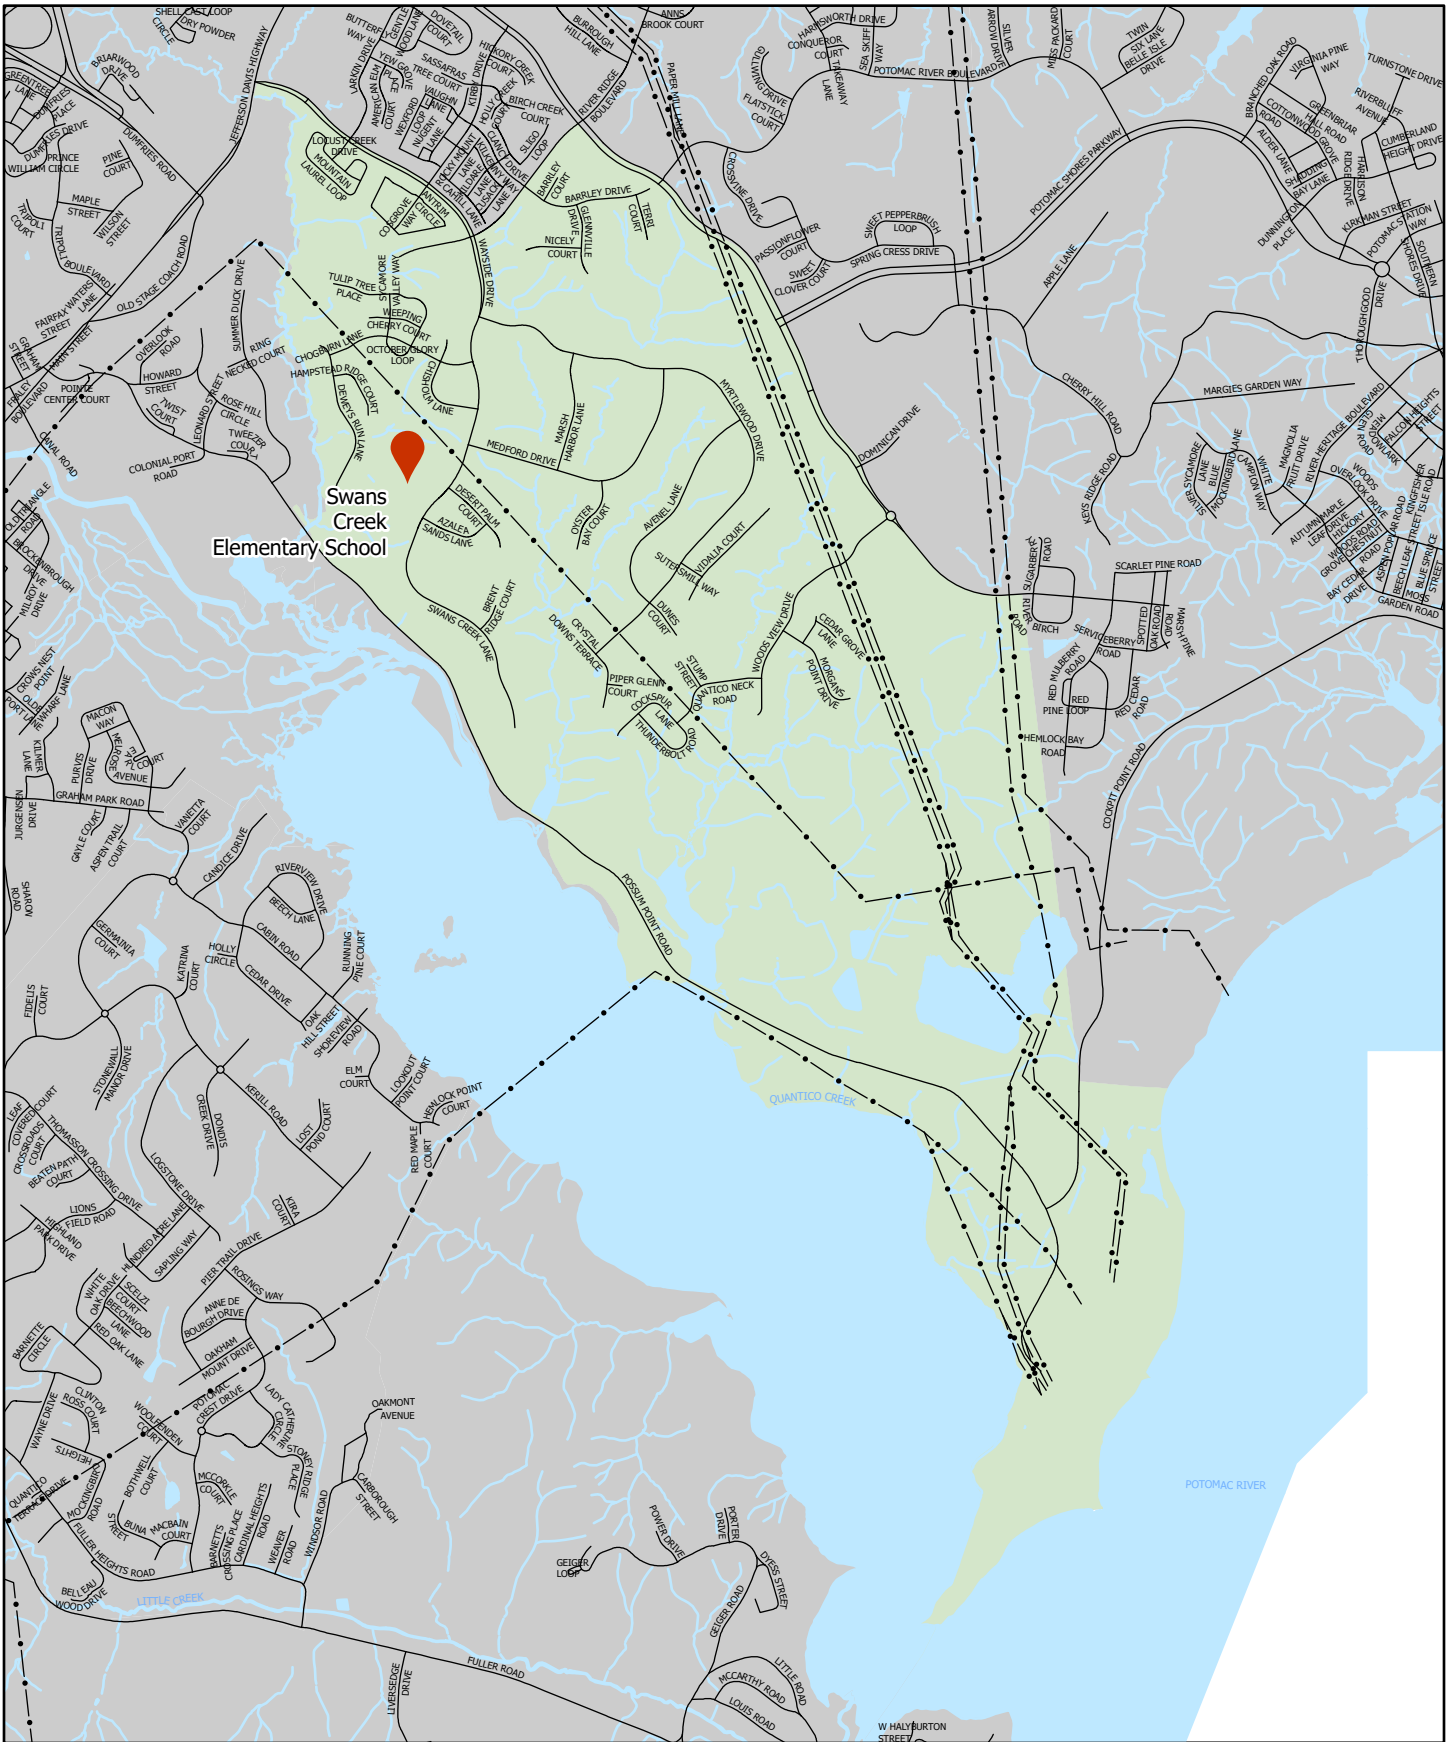

**Precinct 310 - PW Forest**

Potomac District

Polling Location

Water

Powerlines

Location Map

First Mount Zion Baptist Church  
 16622 Dumfries Road  
 Dumfries, VA 22025

**PRINCE WILLIAM**  
 Geographic Information Systems