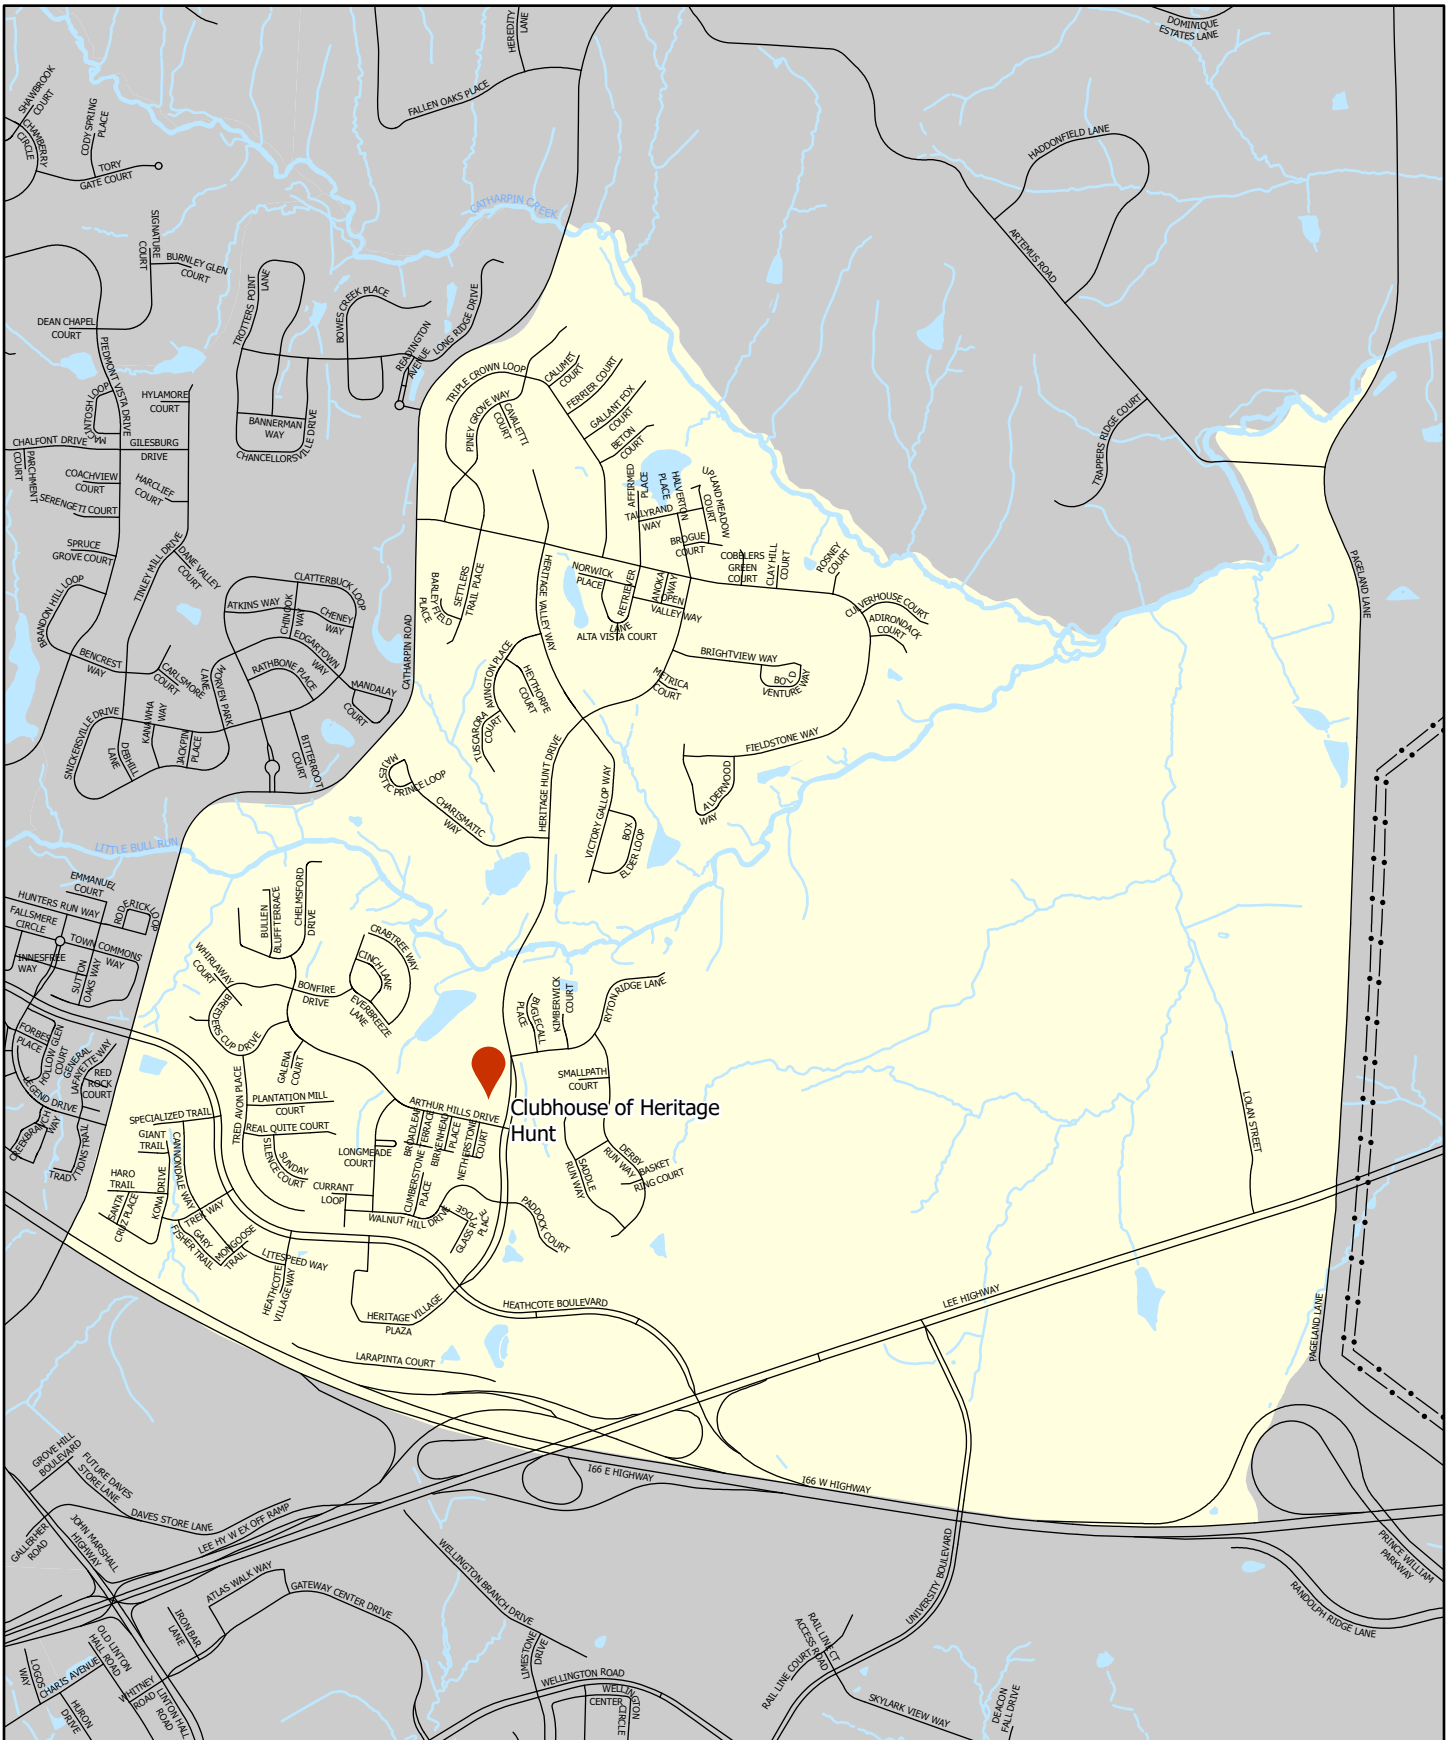

**Precinct 407 - Heritage Hunt**

Gainesville District

Polling Location

Water

Powerlines

Location Map

Clubhouse of Heritage Hunt  
6901 Arthur Hills Drive  
Gainesville, VA 20155

**PRINCE WILLIAM**  
Geographic Information Systems