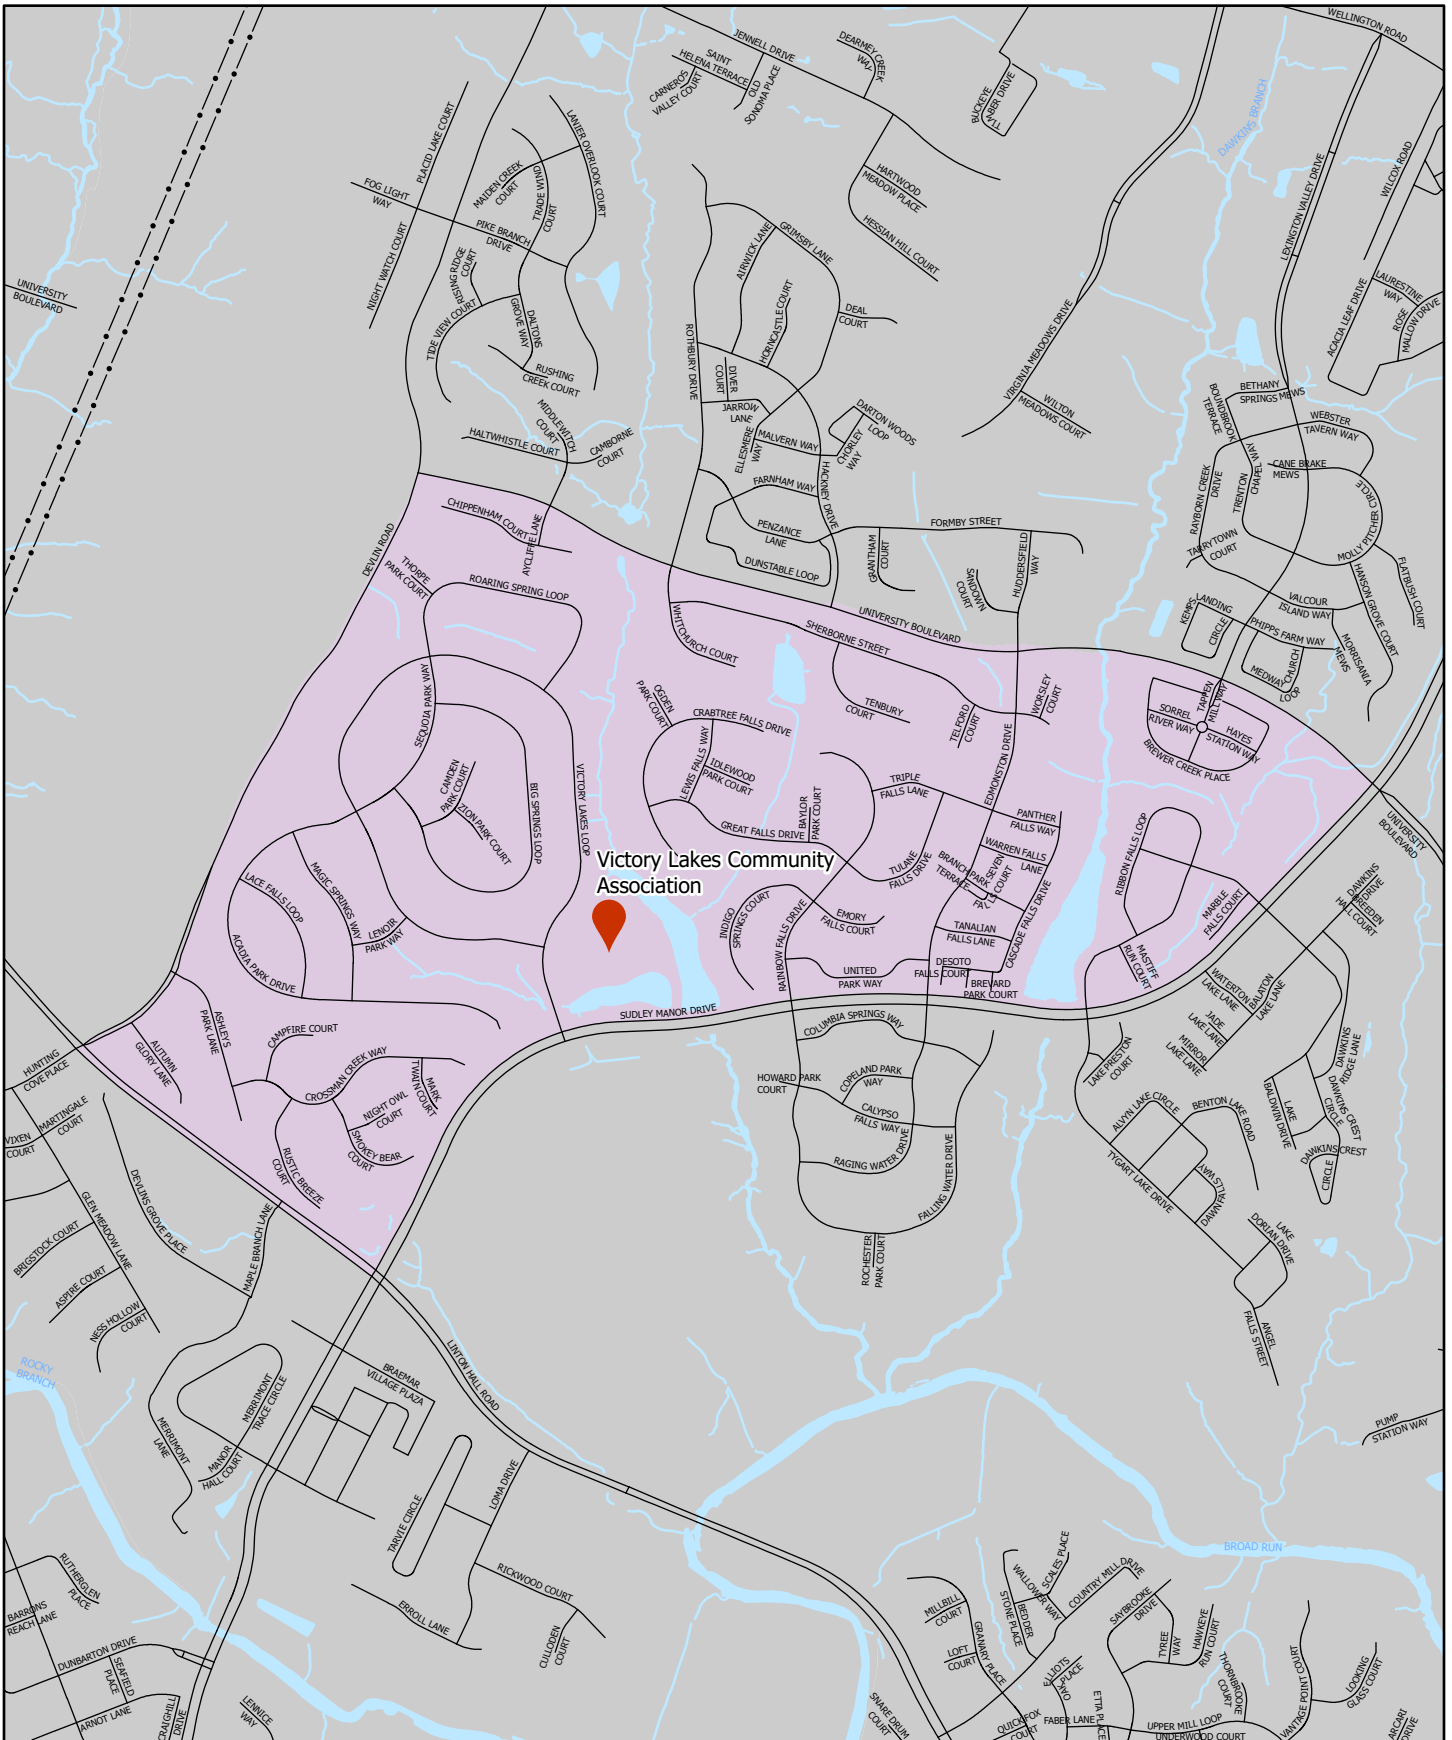

Water

Location Map

Haymarket Elementary School  
 15500 Learning Lane  
 Haymarket, VA 20169

**PRINCE WILLIAM**  
 Geographic Information Systems

**Precinct 113 - Lakes**  
Brentsville District

Polling Location