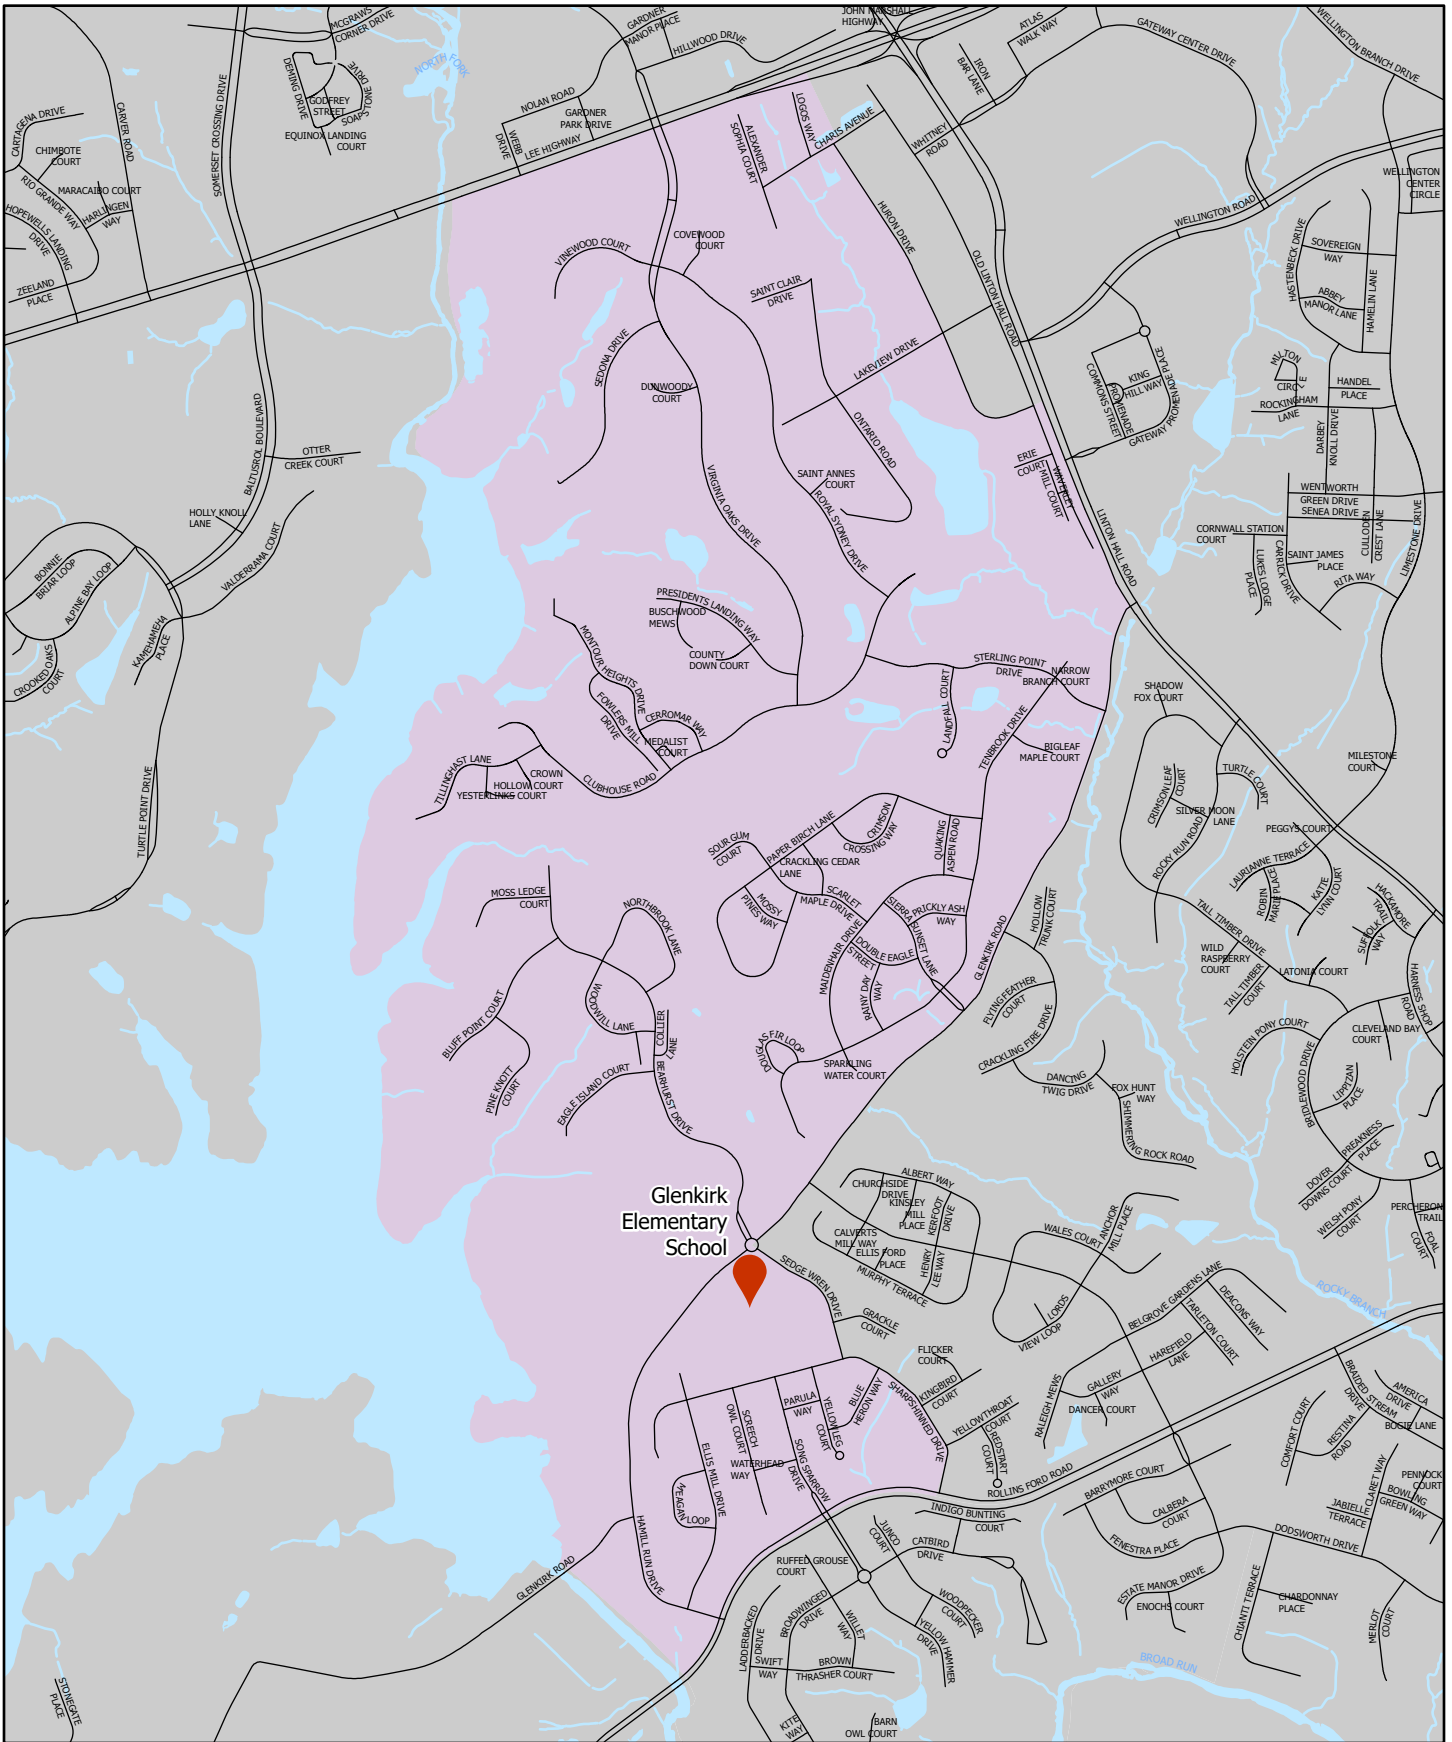

**Precinct 103 - Glenkirk**

Brentsville District

Polling Location

Water

Location Map

Glenkirk Elementary School  
 8584 Sedge Wren Drive  
 Gainesville, VA 20155

**PRINCE WILLIAM**  
 Geographic Information Systems