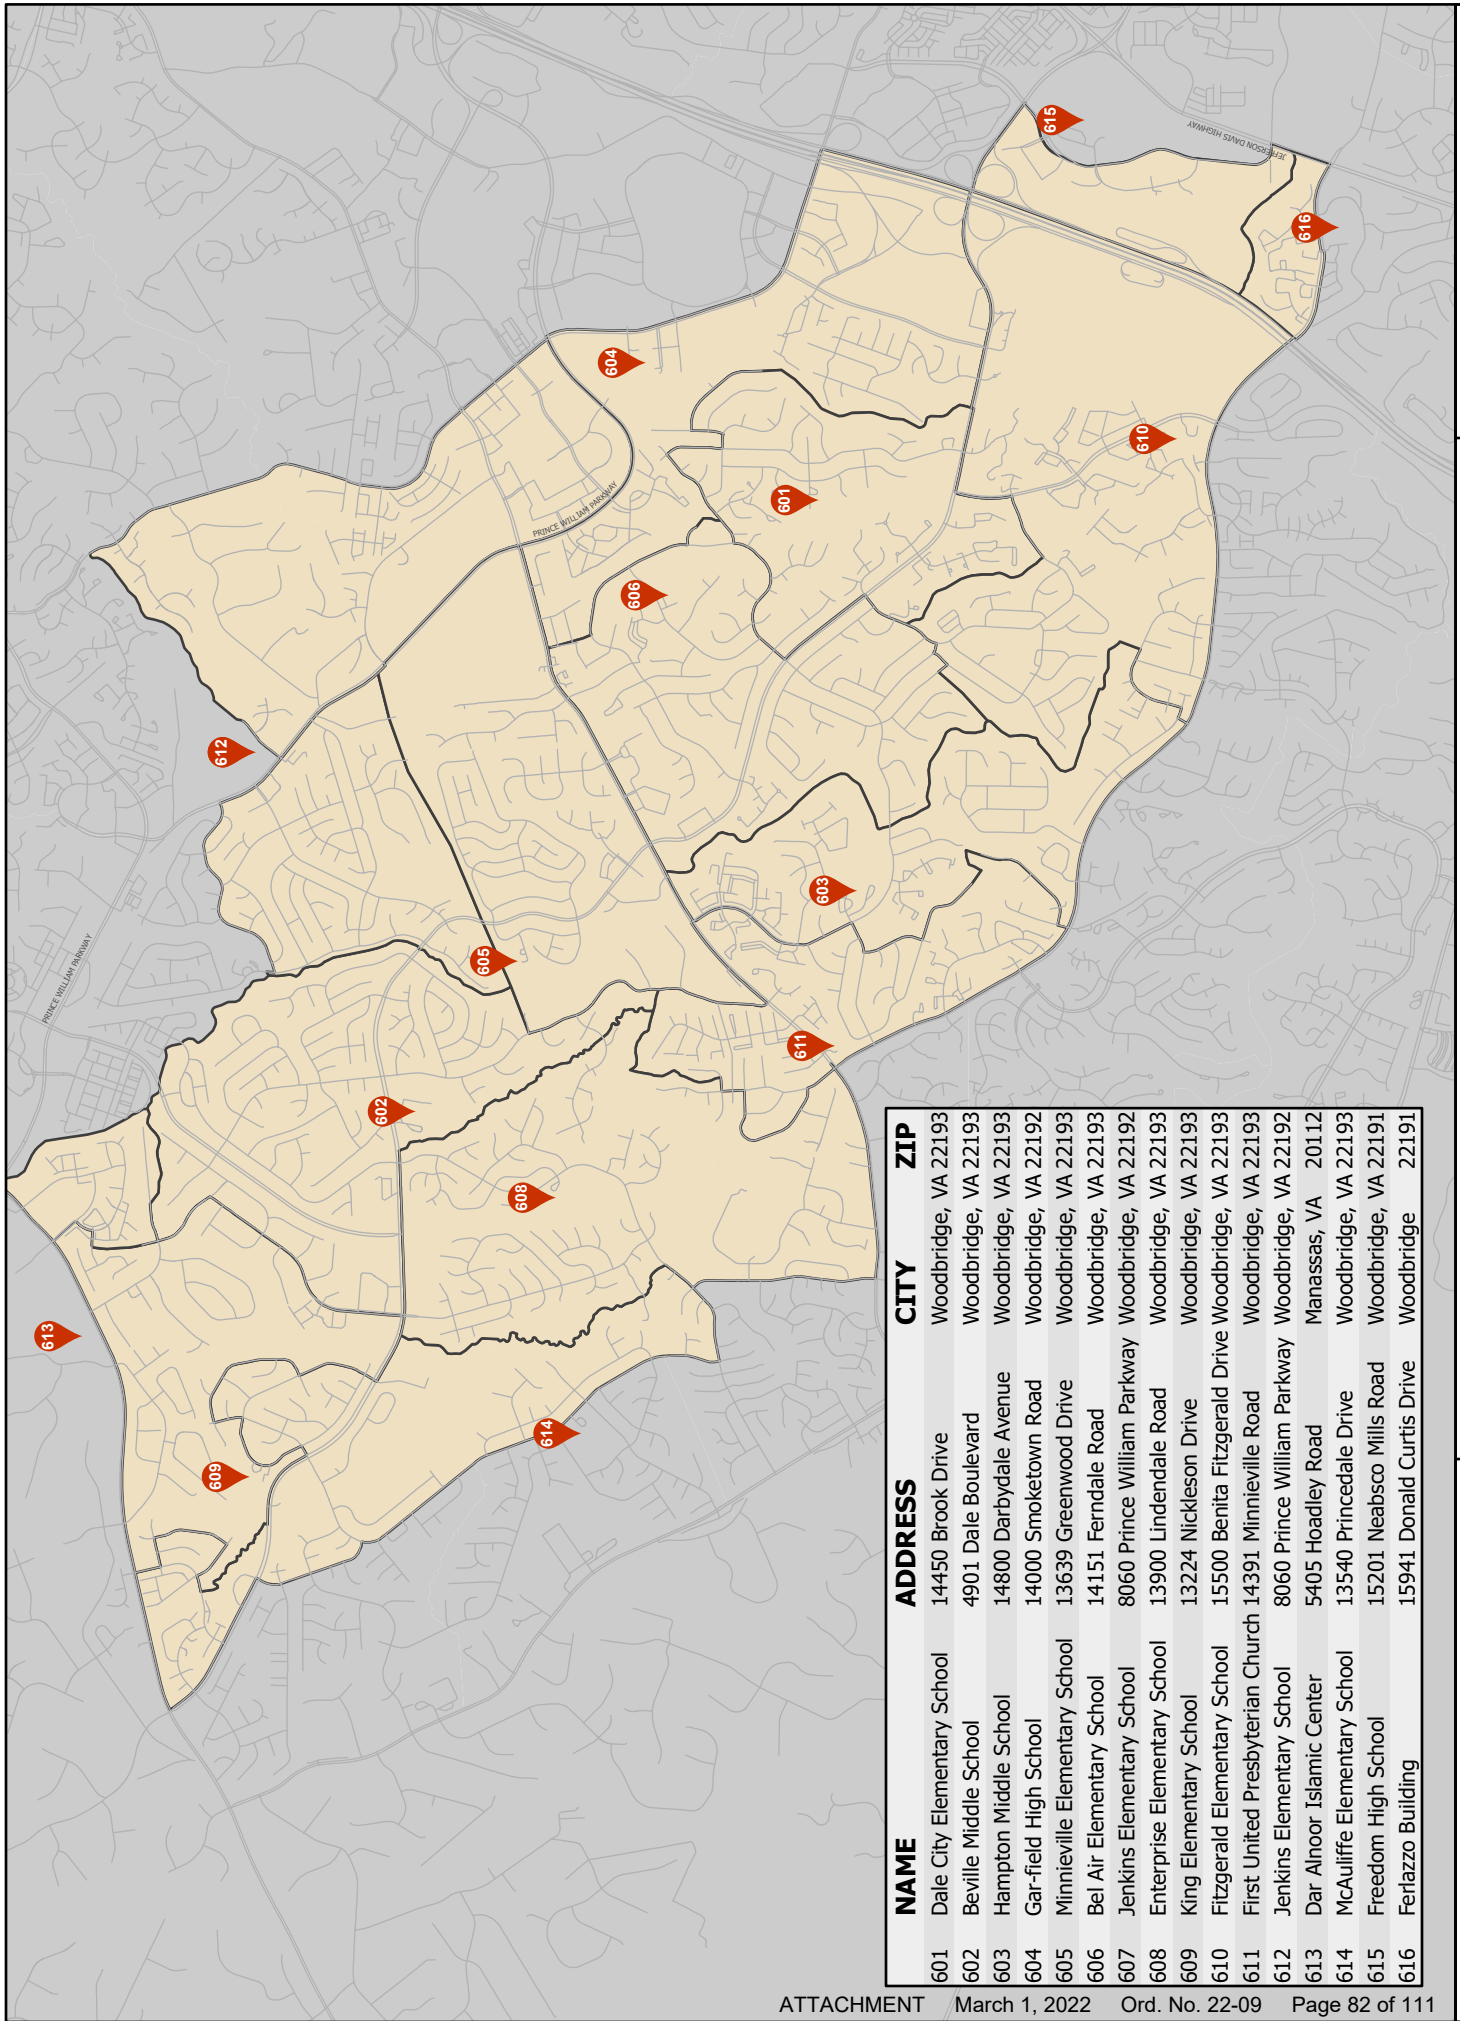

### Precinct 516 - Kerrydale

Occoquan District

Polling Location

Water

Location Map

Kerrydale Elementary School  
 13199 Kerrydale Road  
 Woodbridge, VA 22193

**PRINCE WILLIAM**  
 Geographic Information Systems