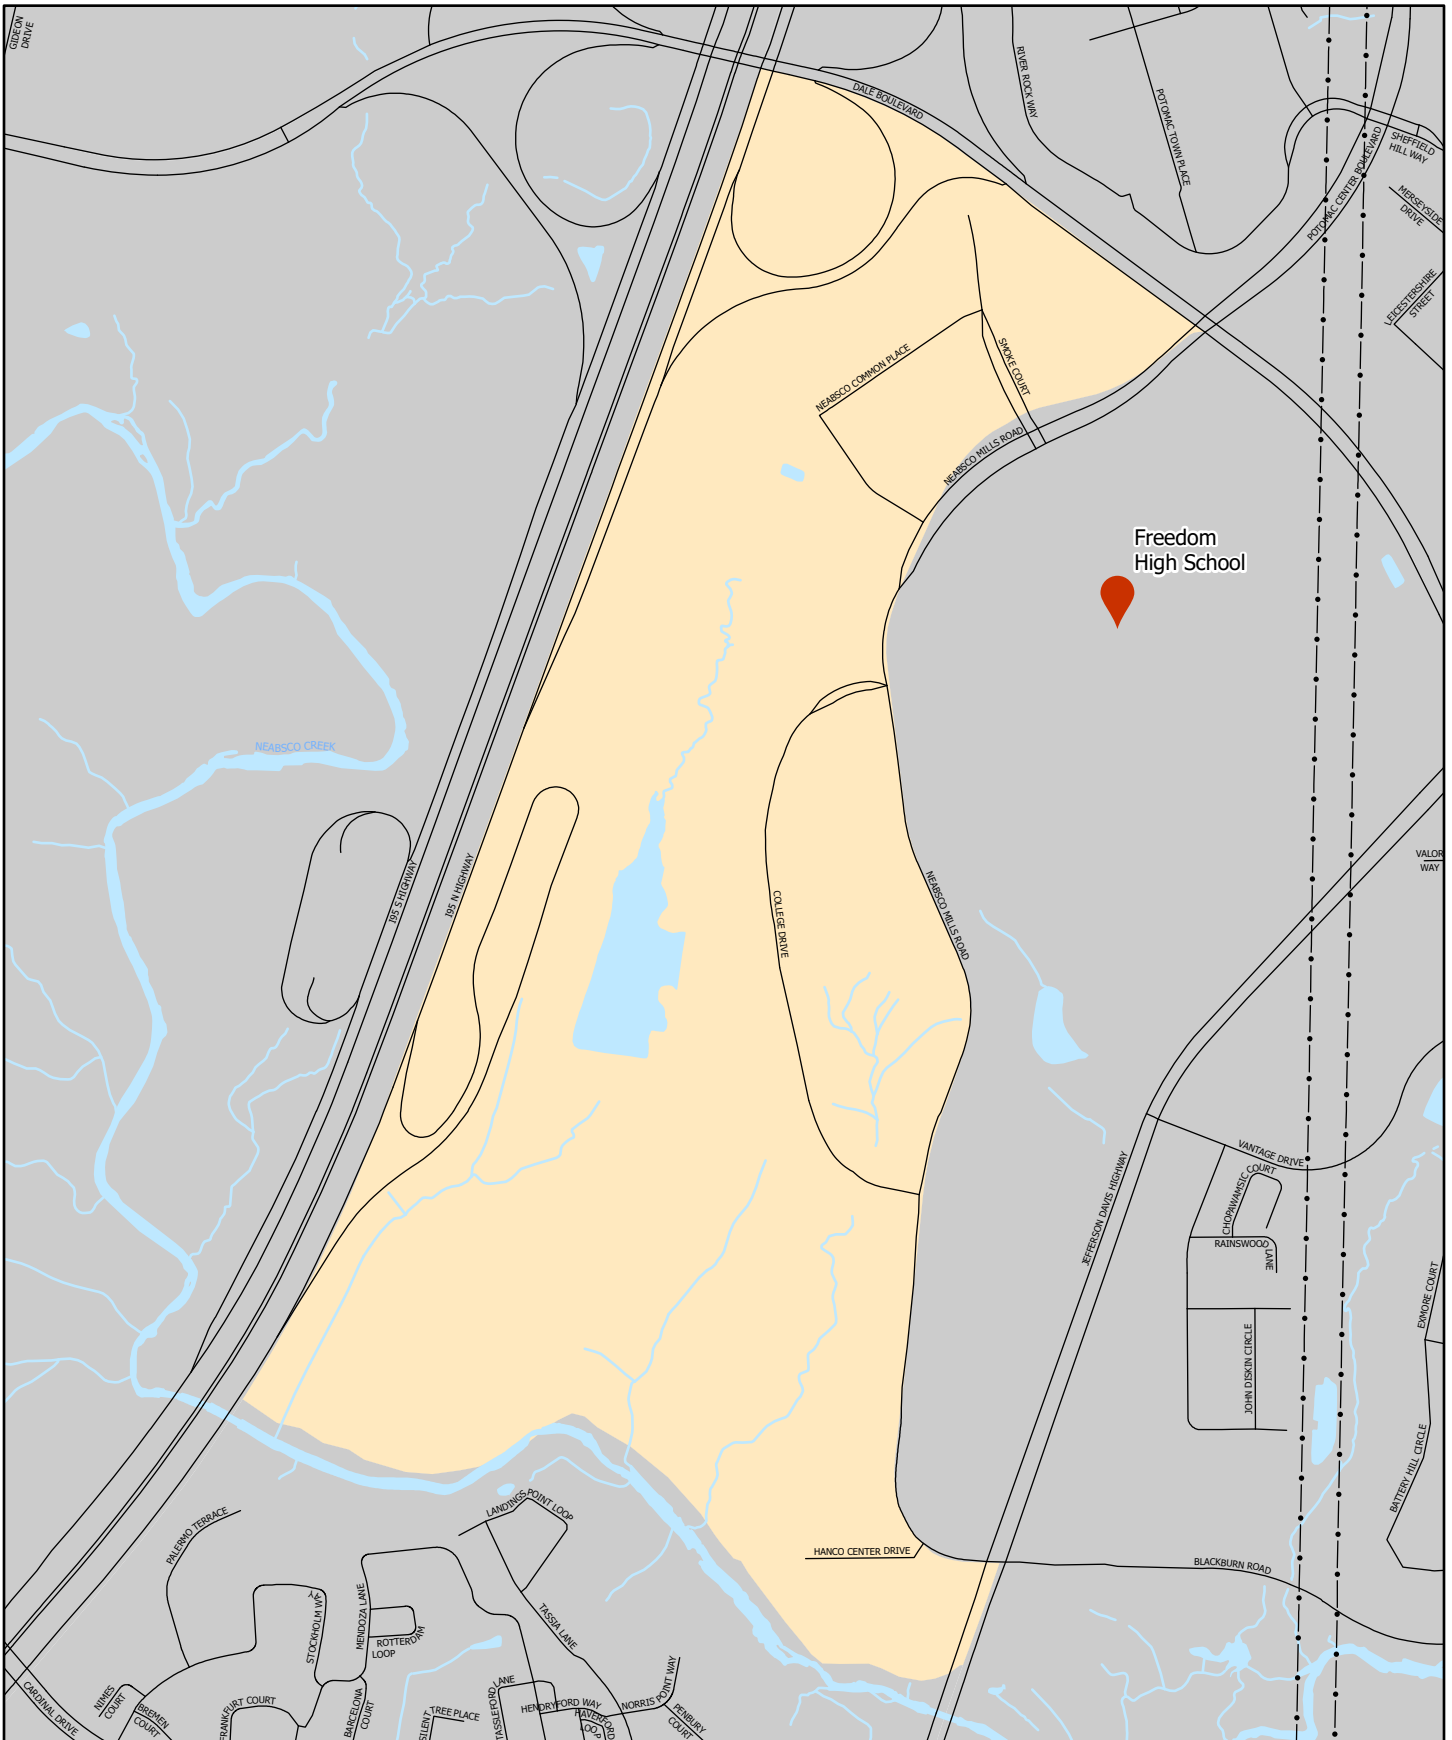

### Precinct 614 - McAuliffe

Neabsco District

Polling Location

Water

Powerlines

Location Map

McAuliffe Elementary School  
 13540 Princedale Drive  
 Woodbridge, VA 22193

**PRINCE WILLIAM**  
 Geographic Information Systems