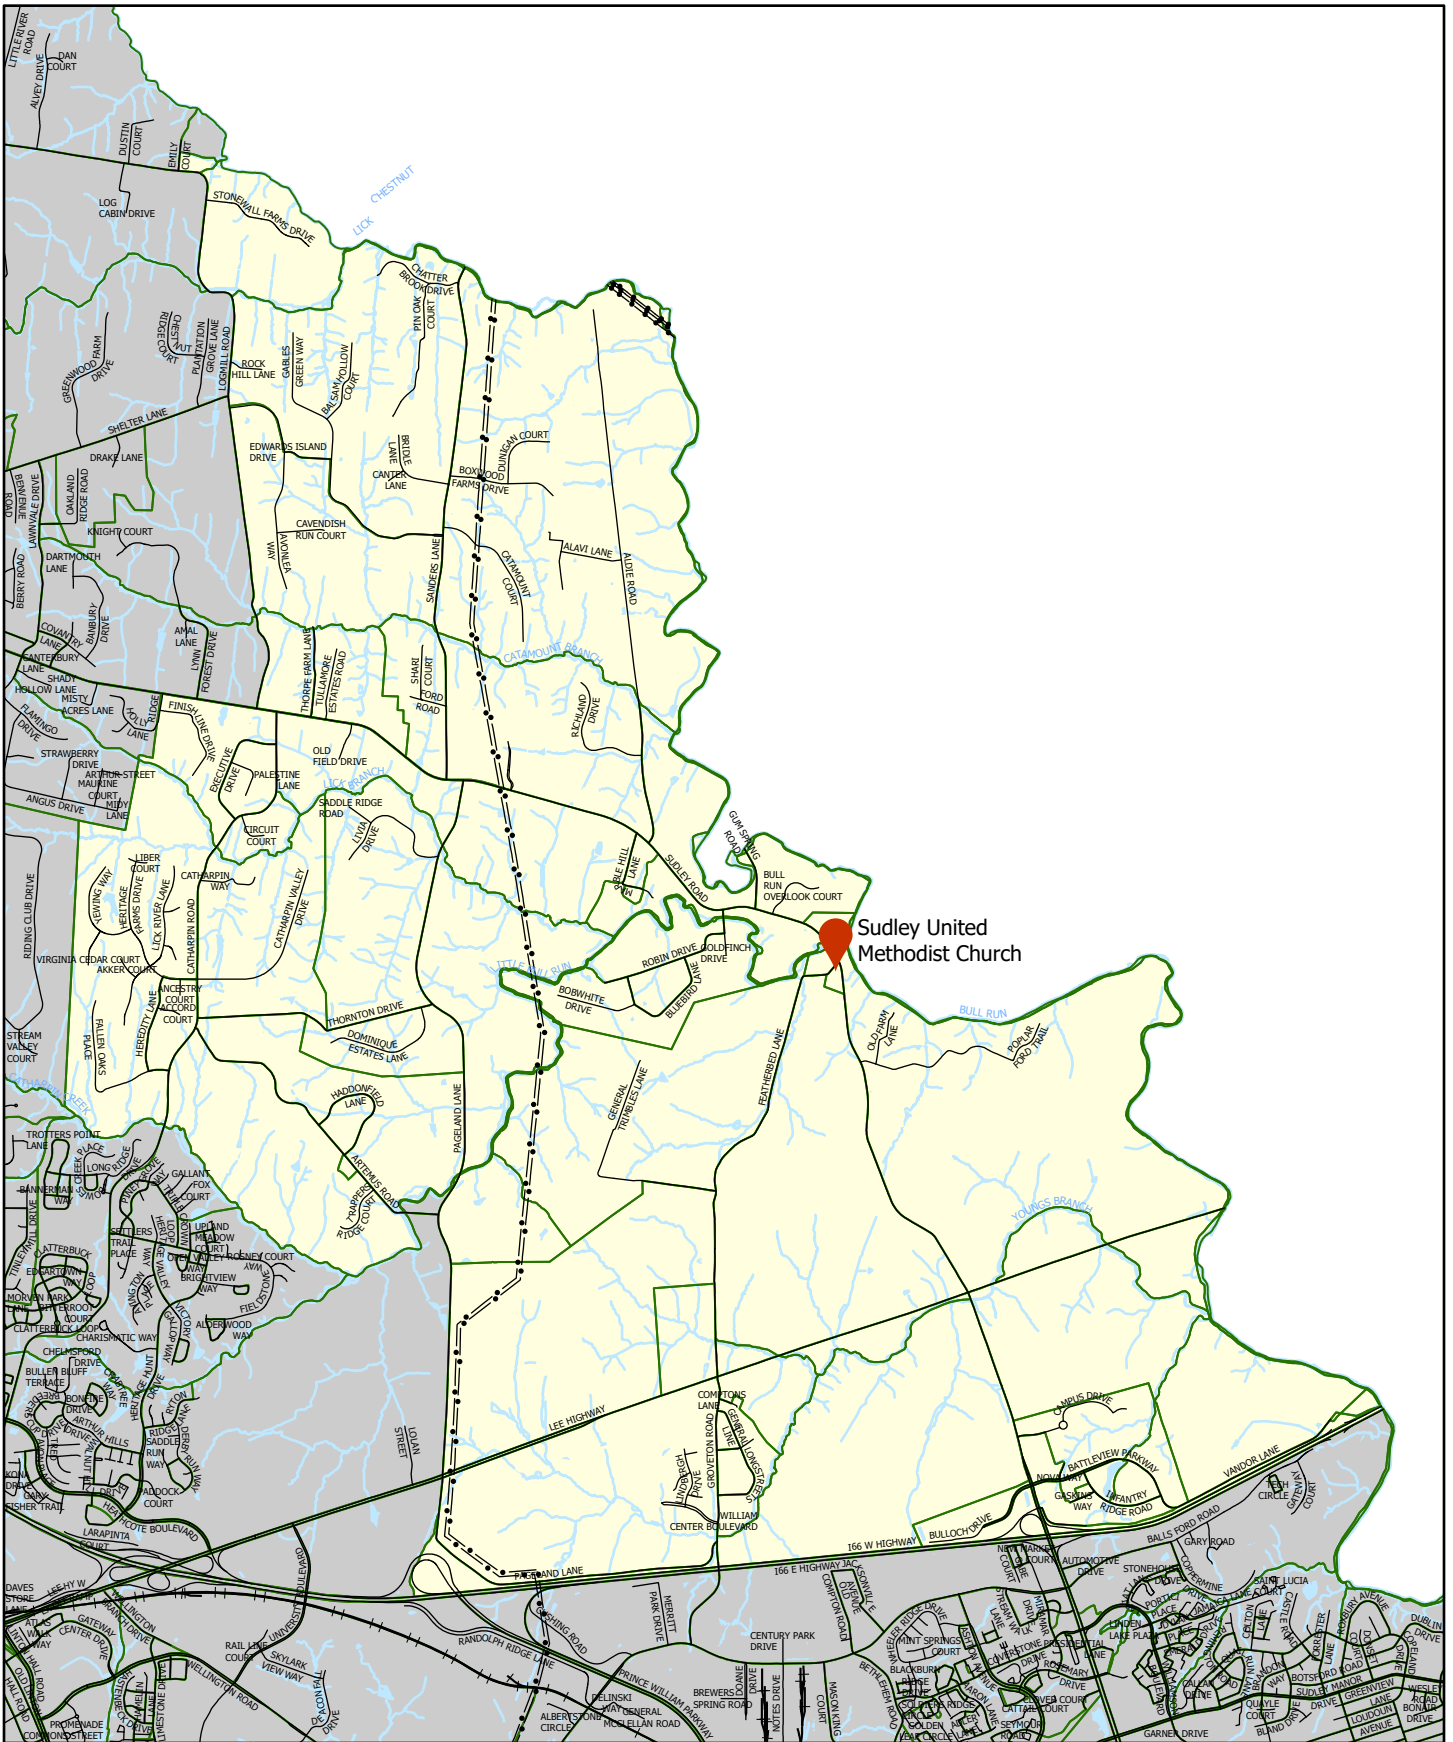

Precinct 412 - Catharpin

Gainesville District

- Polling Location
- Water
- Powerlines
- Census Block Boundary

Sudley United Methodist Church
5308 Sudley Road
Manassas, VA 20109

PRINCE WILLIAM
Geographic Information Systems