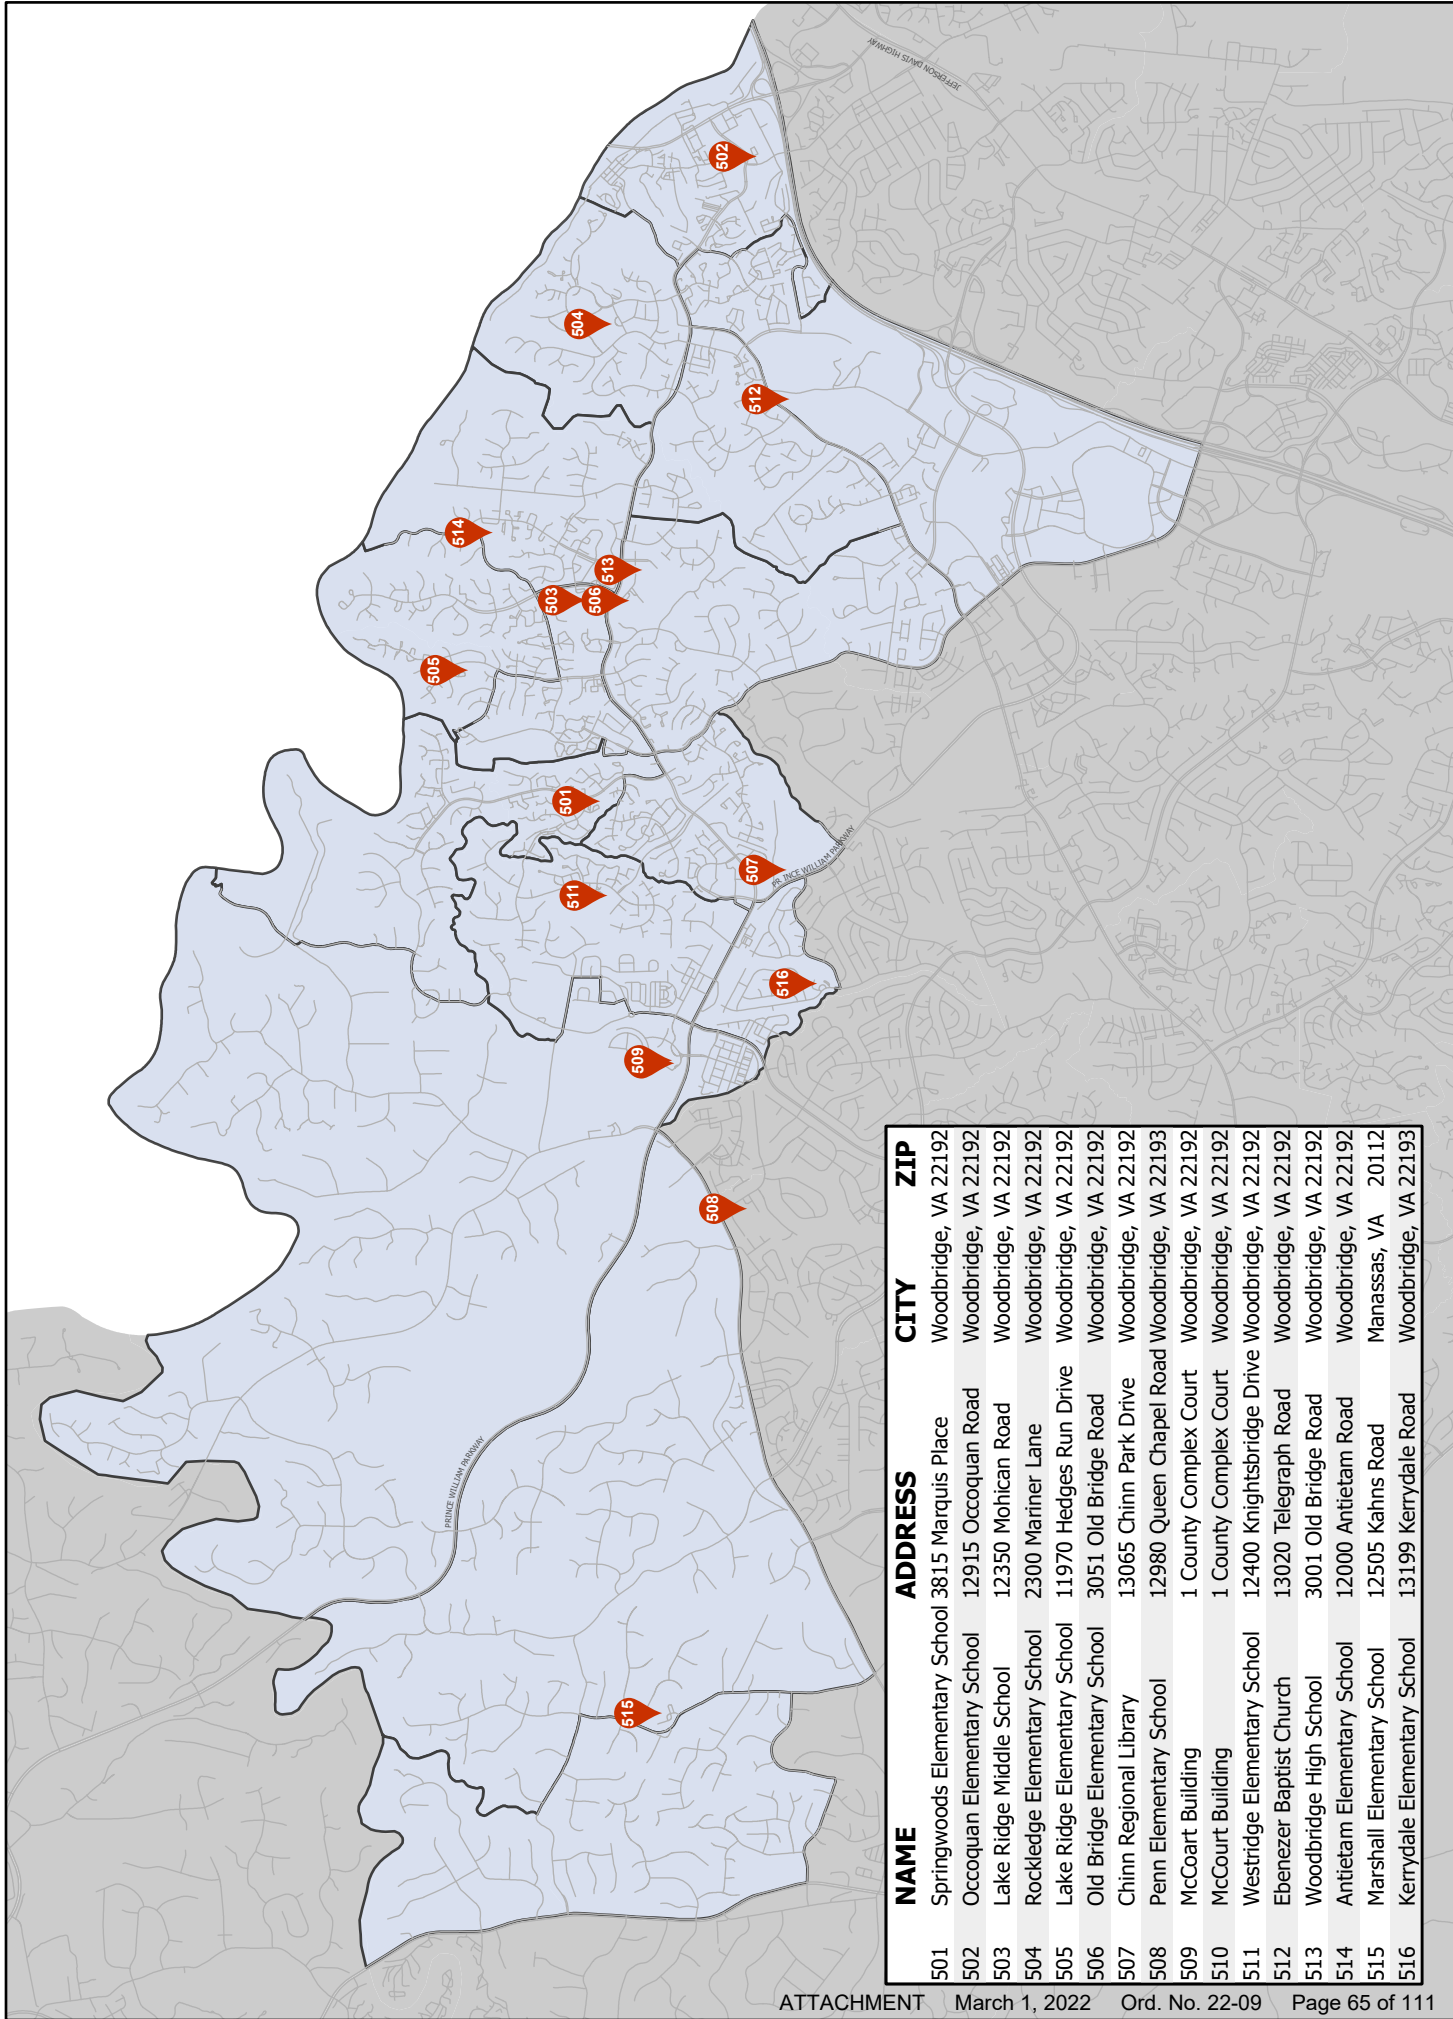

### Precinct 414 - Seymour

Gainesville District

-  Polling Location
-  Water
-  Railroad

Location Map

Bull Run Library  
 8051 Ashton Ave  
 Manassas, VA 20109

**PRINCE WILLIAM**  
 Geographic Information Systems