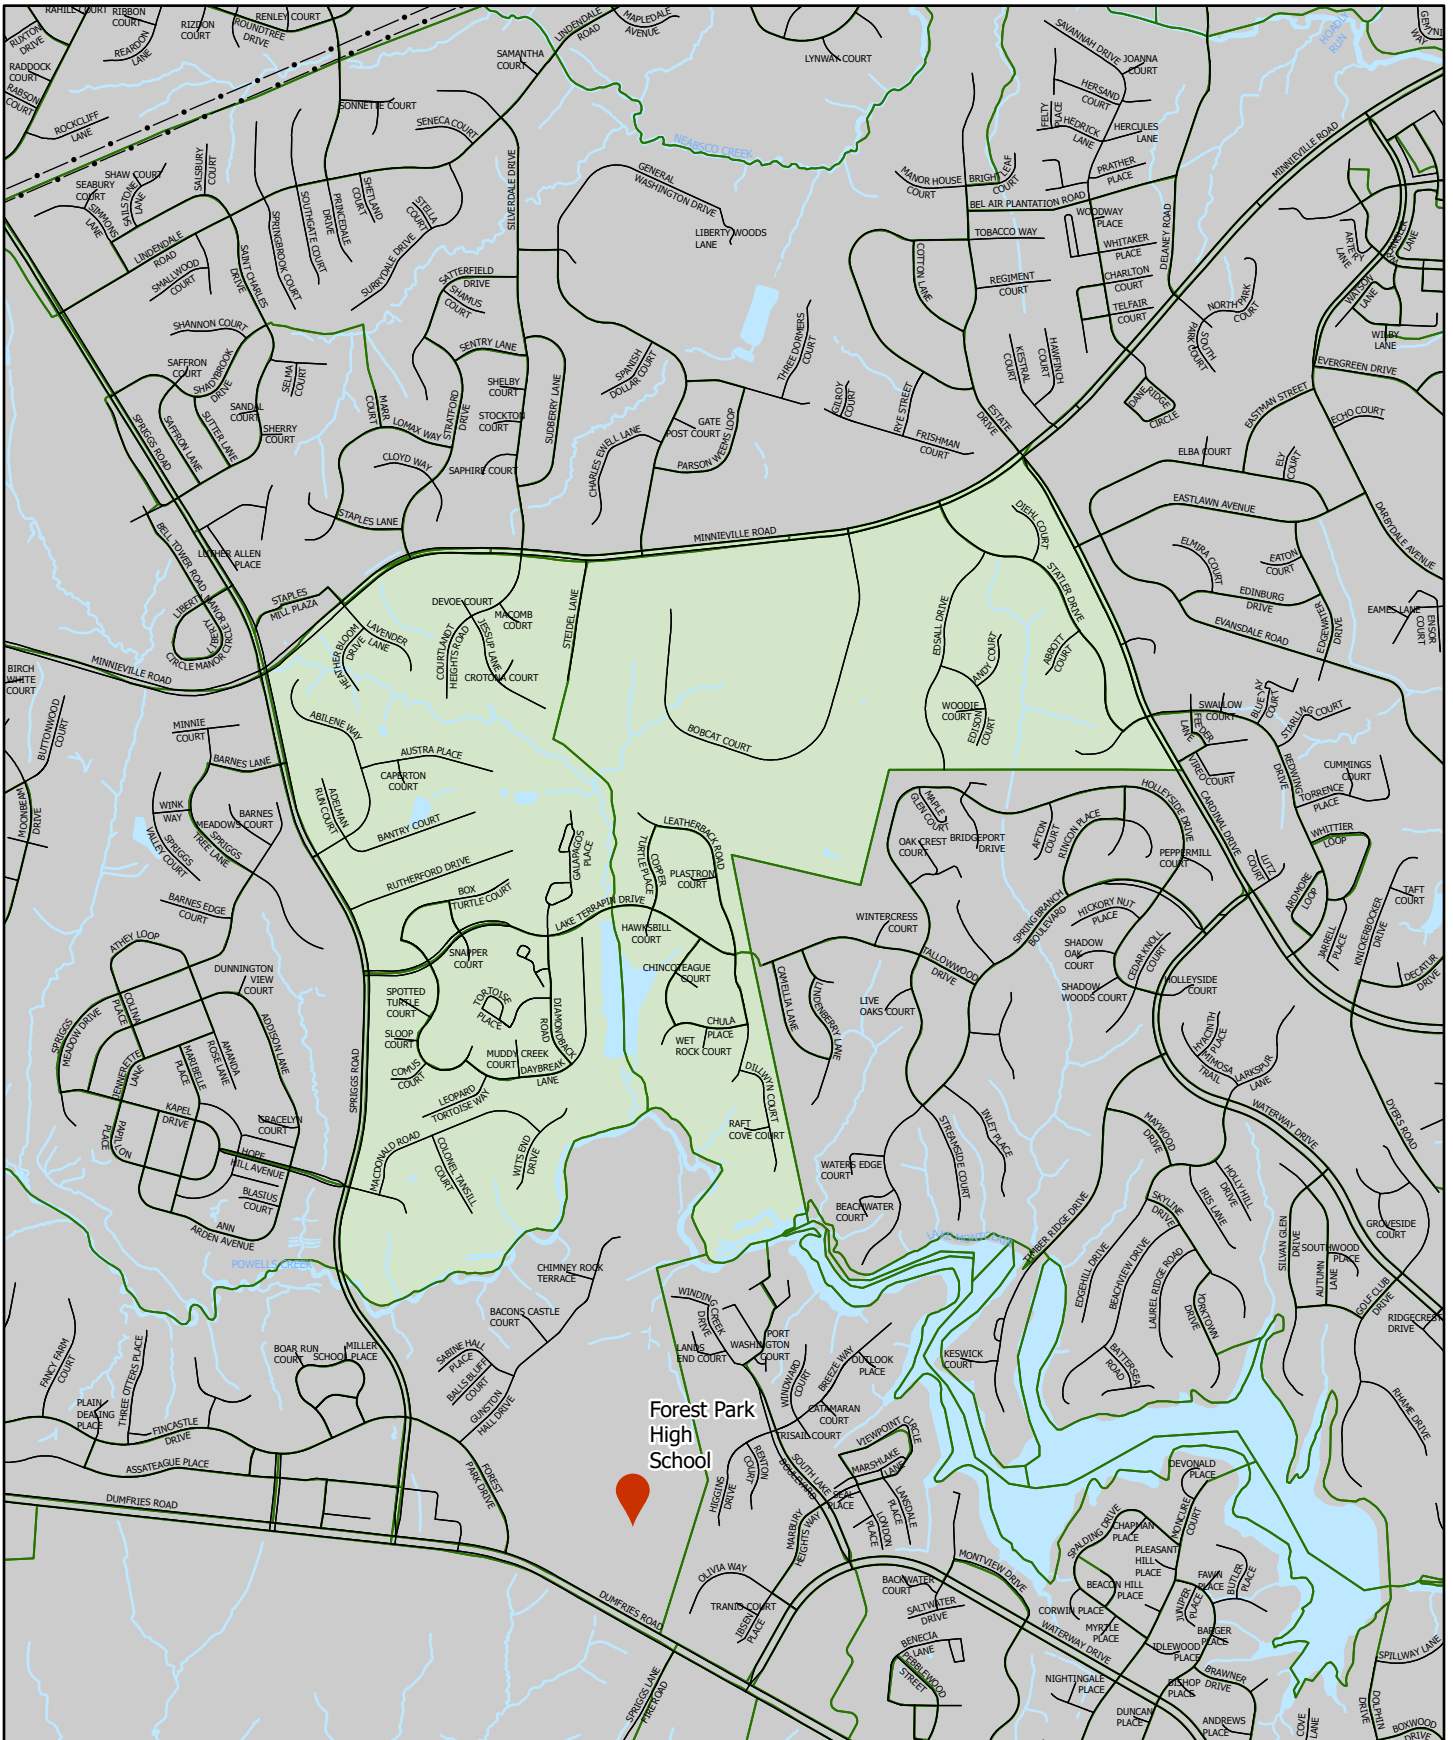

Precinct 314 - Cabin Branch

Potomac District

- Polling Location
- Water
- Census Block Boundary

Forest Park High School
15721 Forest Park Drive
Woodbridge, VA 22193

PRINCE WILLIAM
Geographic Information Systems