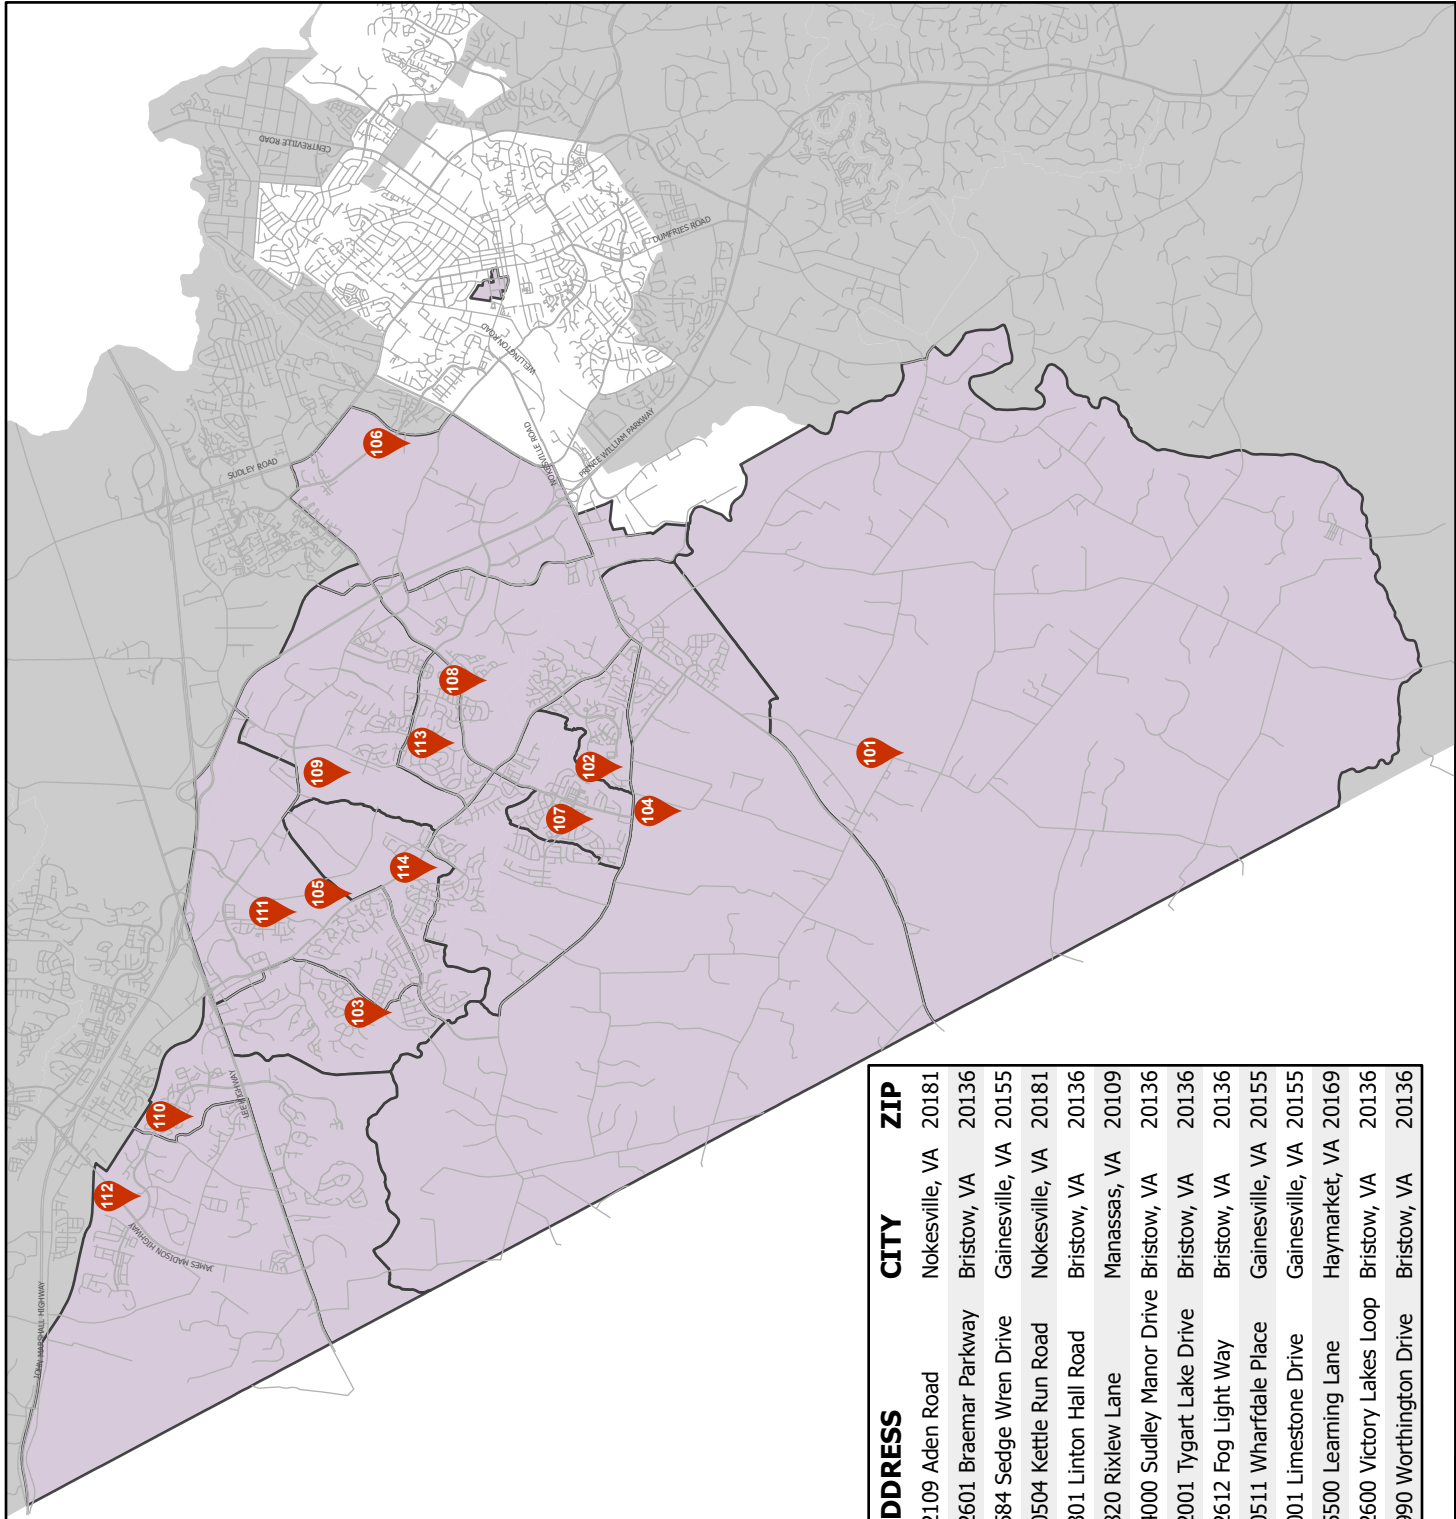

NAME	ADDRESS	CITY	ZIP
101	Brentsville District High School	Nokesville, VA	20181
102	Cedar Point Elementary School	Bristow, VA	20136
103	Glenkirk Elementary School	Gainesville, VA	20155
104	Patriot High School	Nokesville, VA	20181
105	Piney Branch Elementary School	Bristow, VA	20136
106	Unity Reed High School	Manassas, VA	20109
107	Marsteller Middle School	Bristow, VA	20136
108	Victory Elementary School	Bristow, VA	20136
109	Chris Yung Elementary School	Bristow, VA	20136
110	Buckland Mills Elementary School	Gainesville, VA	20155
111	Gainesville Middle School	Gainesville, VA	20155
112	Haymarket Elementary School	Haymarket, VA	20169
113	Victory Lakes Community Association	Bristow, VA	20136
114	Bristow Run Elementary School	Bristow, VA	20136

Brentsville District
Voting Precincts and Polling Locations

Polling Locations