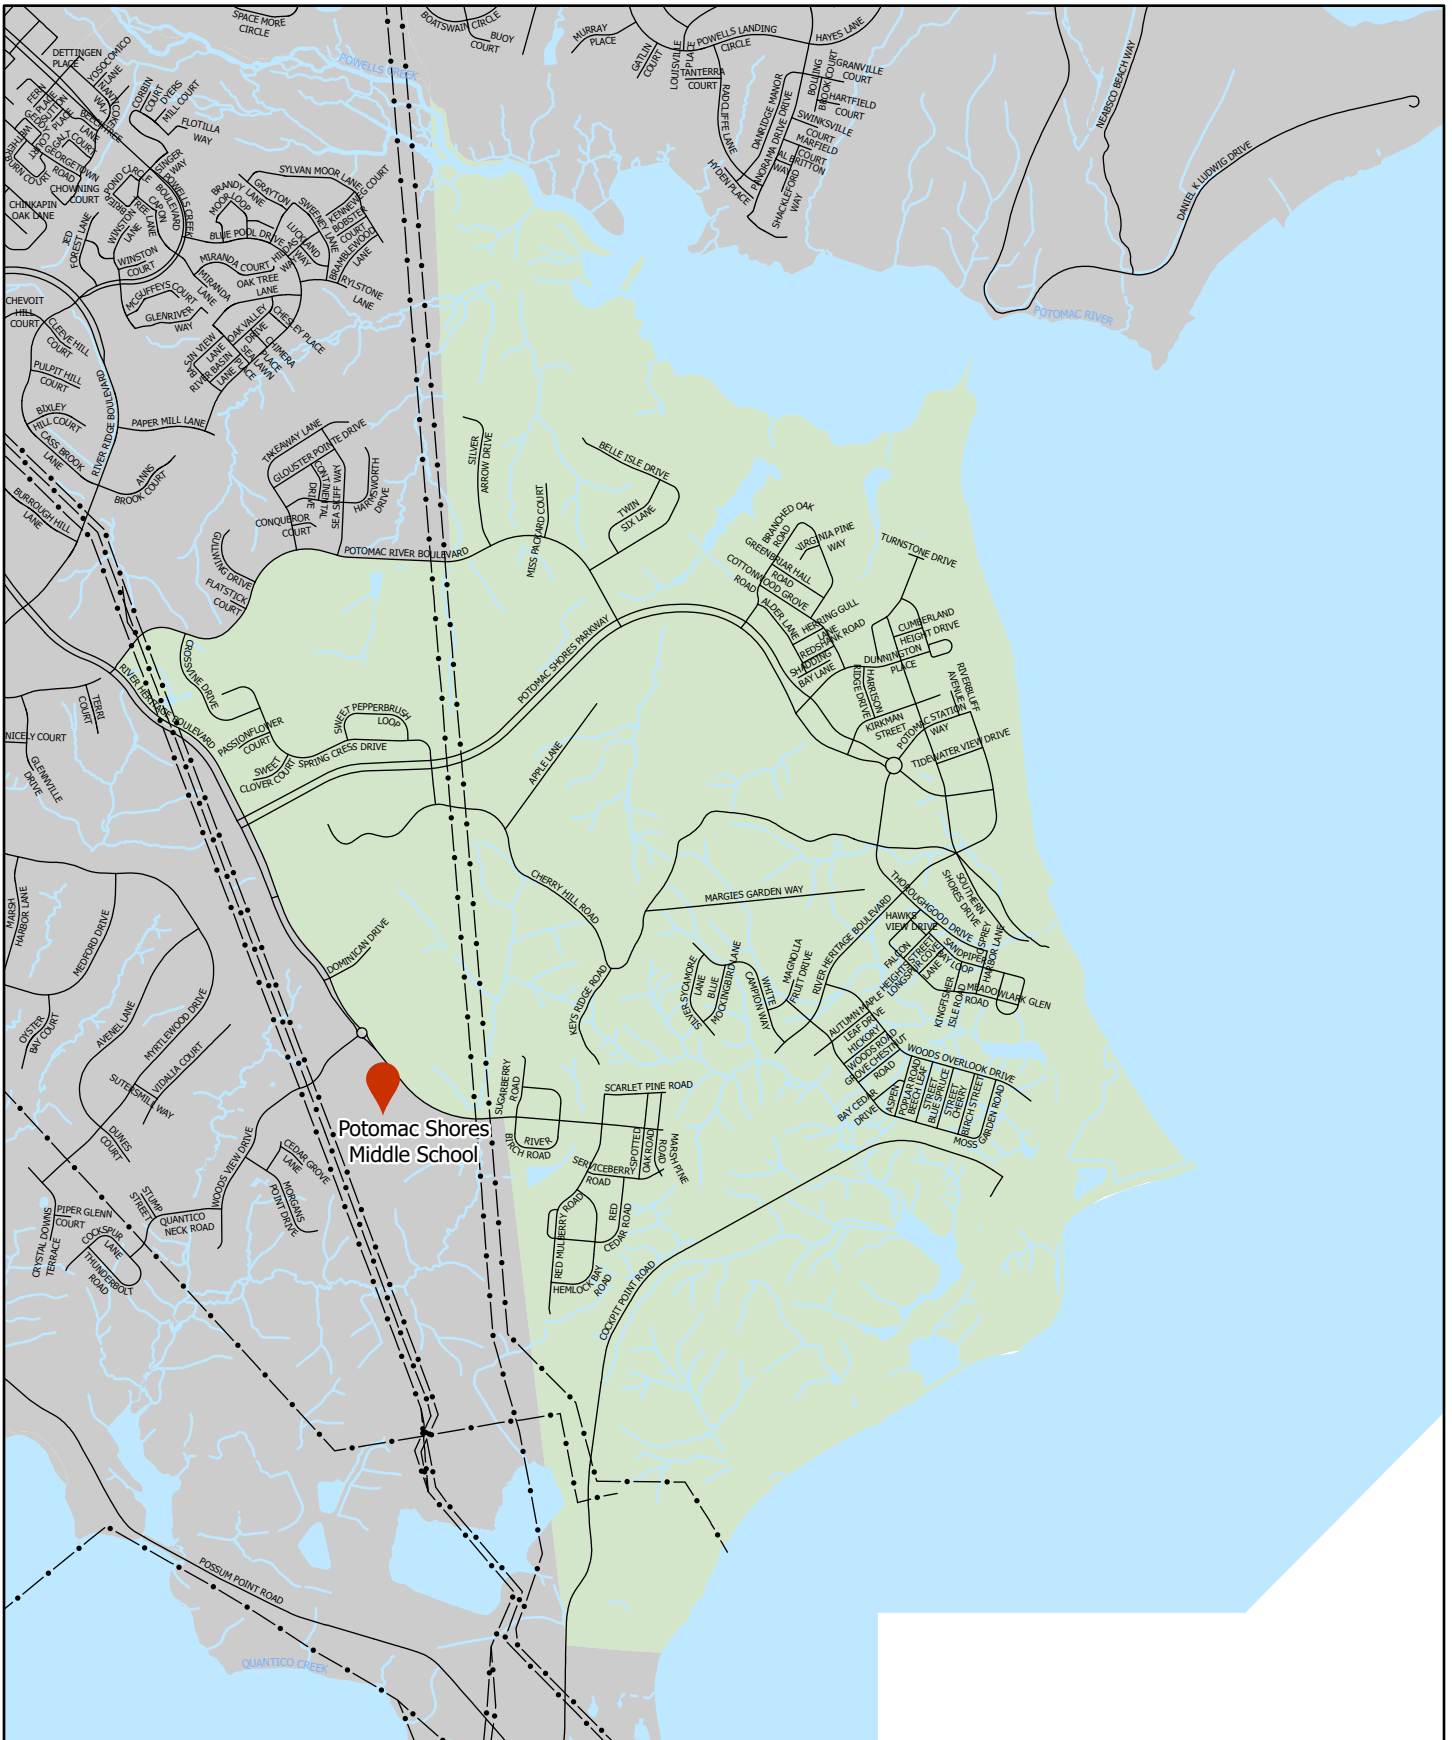

### Precinct 315 - Williams

Potomac District

Polling Location

Water

Powerlines

Location Map

Williams Elementary School  
 3100 Panther Pride Drive  
 Dumfries, VA 22026

**PRINCE WILLIAM**  
 Geographic Information Systems