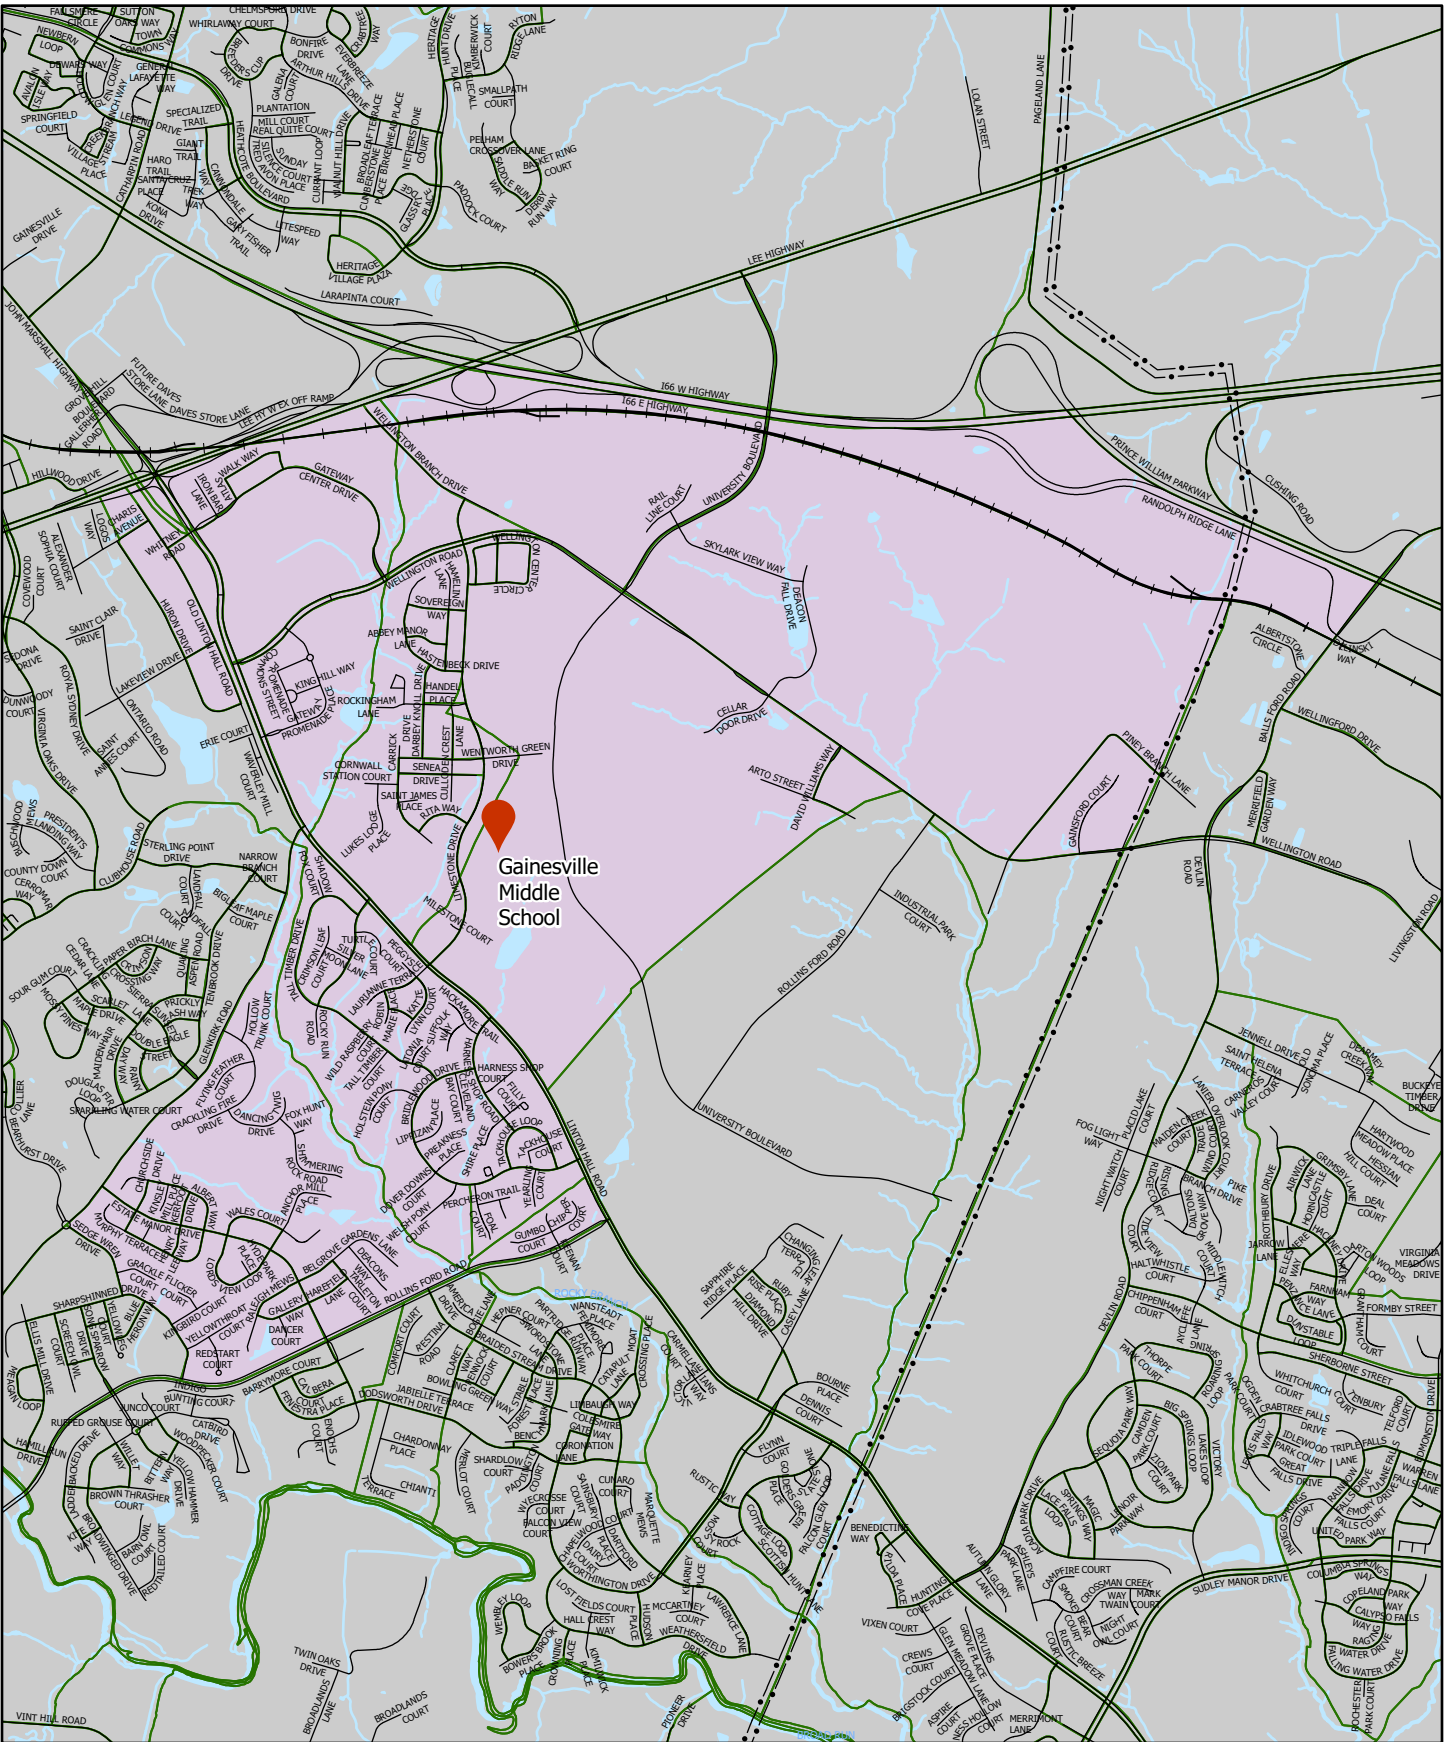

**Precinct 110 - Buckland Mills**  
Brentsville District

0 0.15 0.3  
Mile

Polling Location

Water

Location Map

Buckland Mills Elementary School  
10511 Wharfdale Place  
Gainesville, VA 20155

**PRINCE WILLIAM**  
Geographic Information Systems