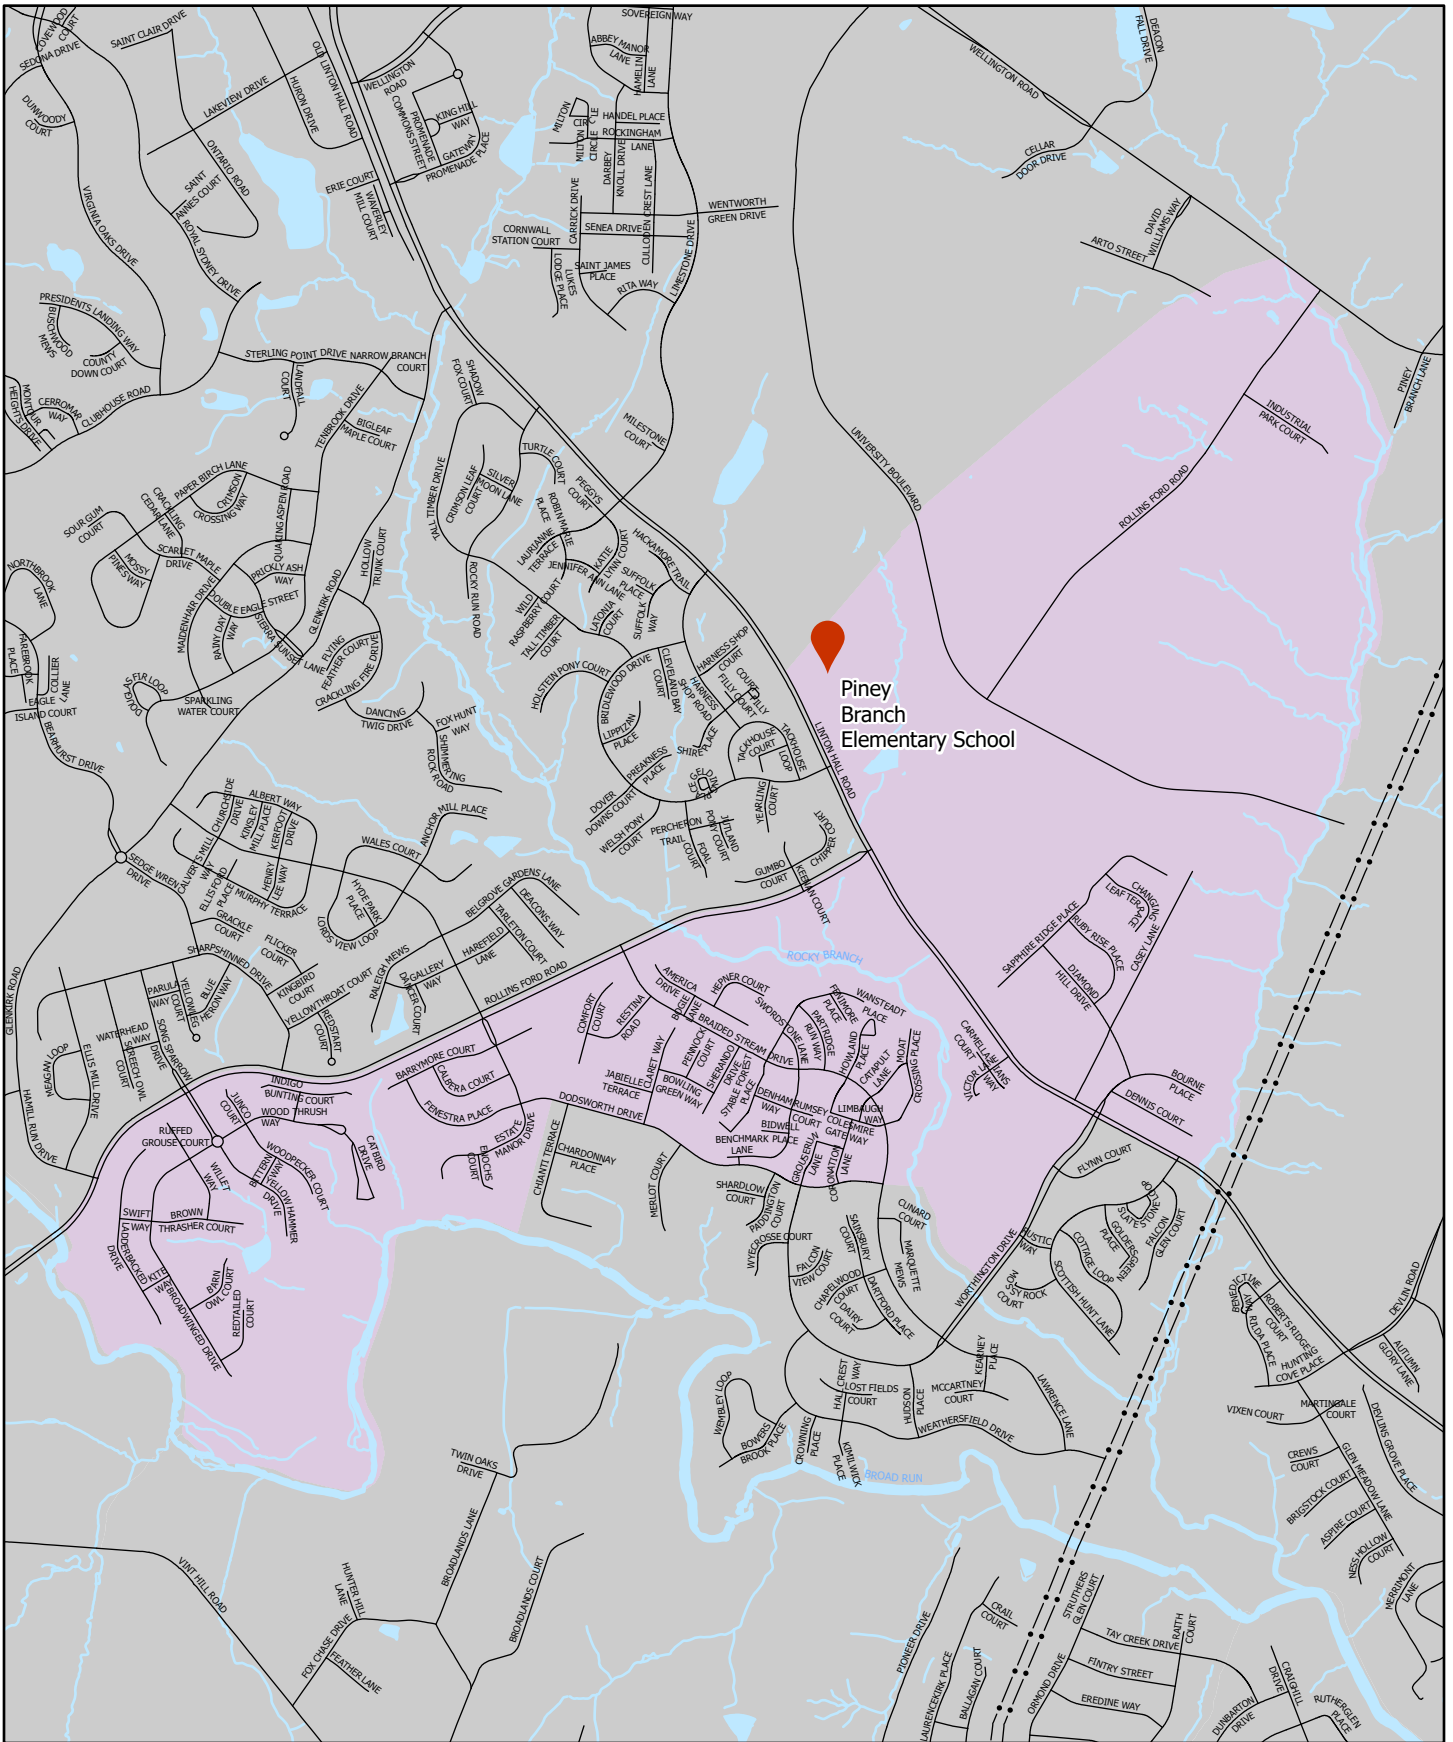

Precinct 105 - Piney Branch

Brentsville District

Polling Location

Water

Powerlines

Piney Branch Elementary School
8301 Linton Hall Road
Bristow, VA 20136

PRINCE WILLIAM
Geographic Information Systems