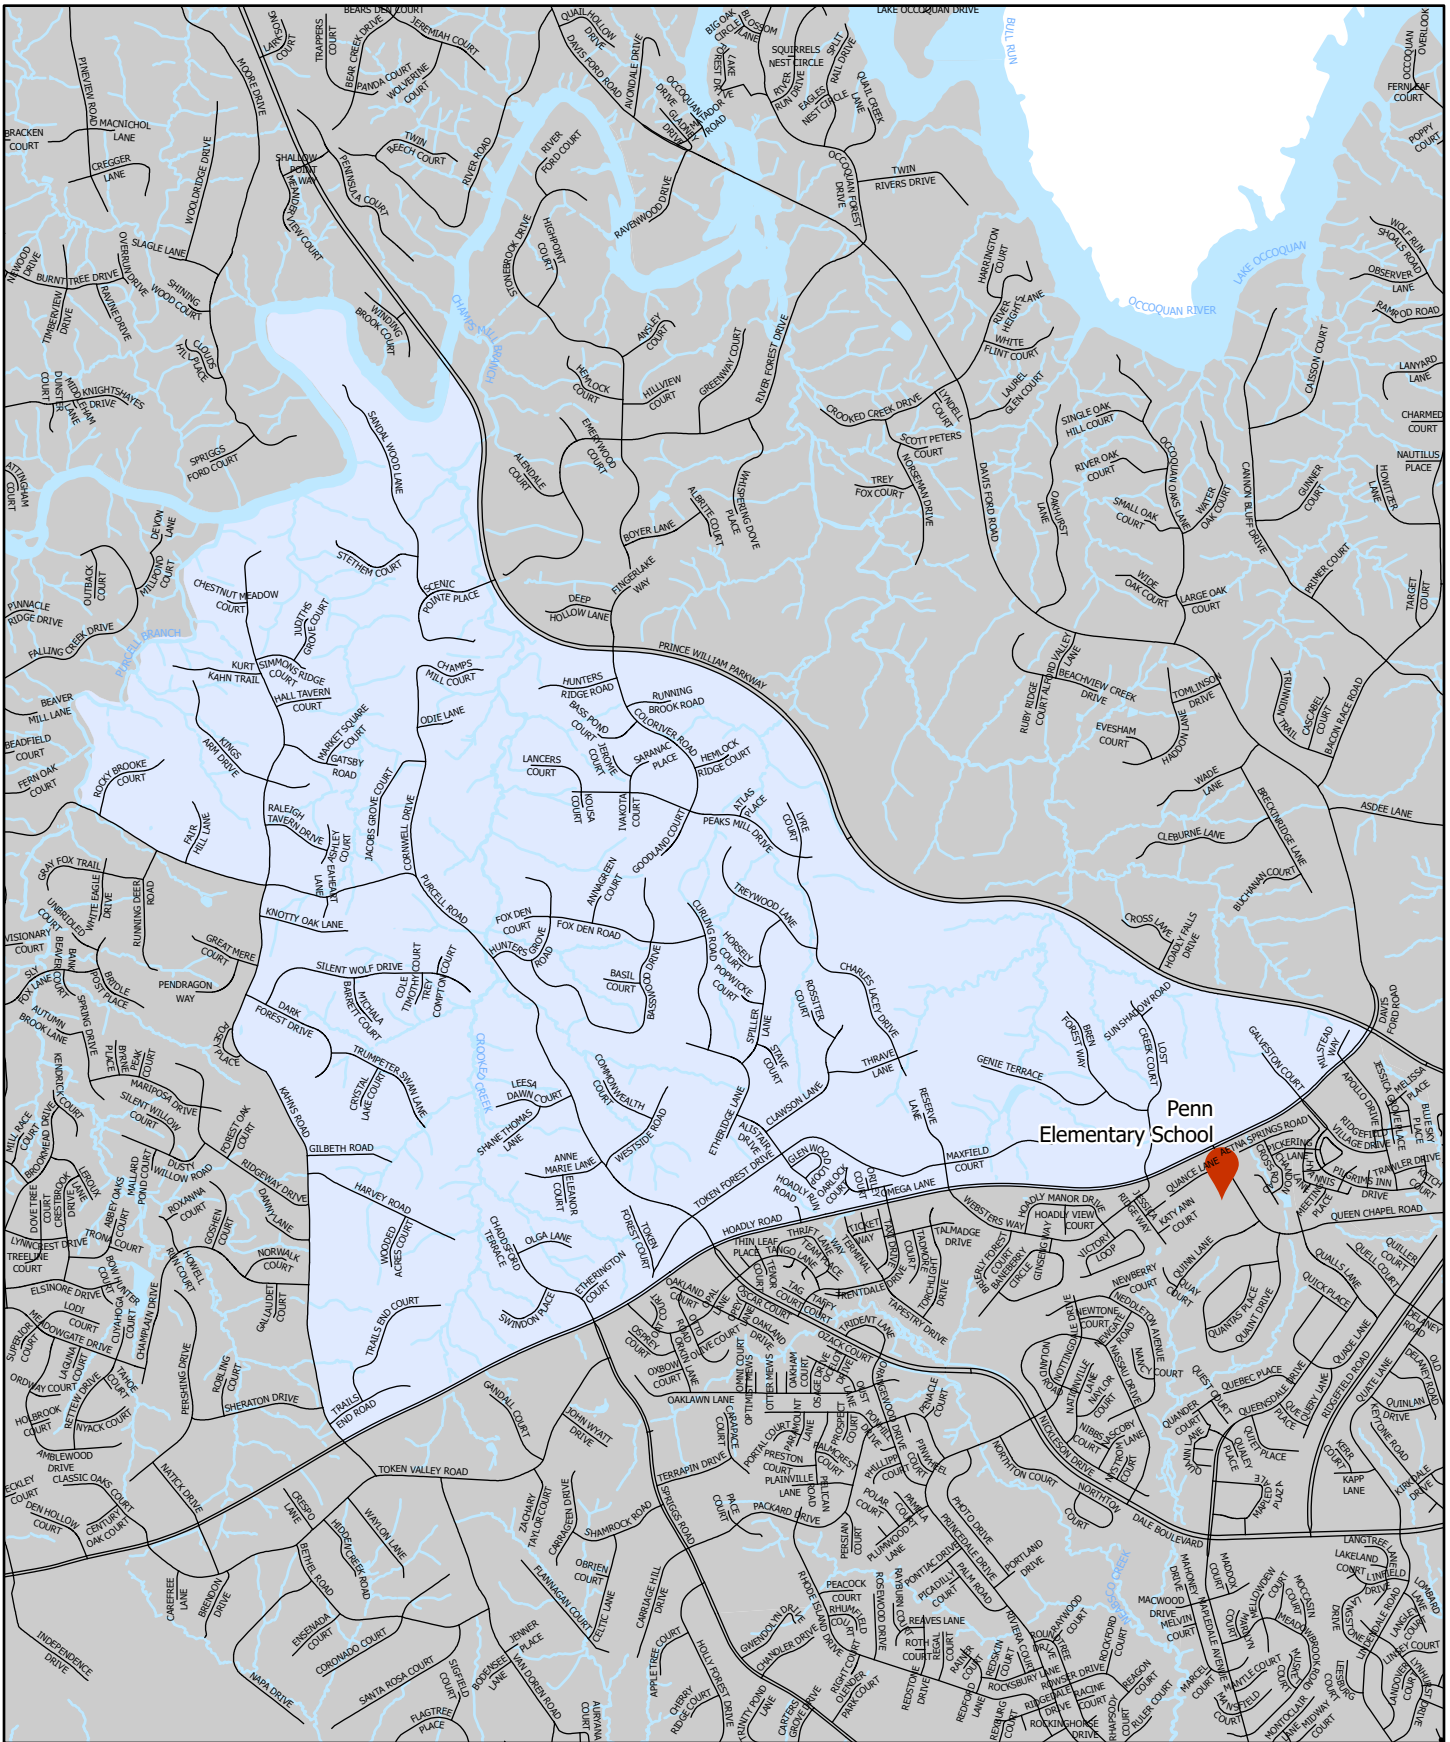

Penn Elementary School

12980 Queen Chapel Road  
Woodbridge, VA 22193

**Precinct 508 - Penn**

Occoquan District

Polling Location

Water

Powerlines

Location Map