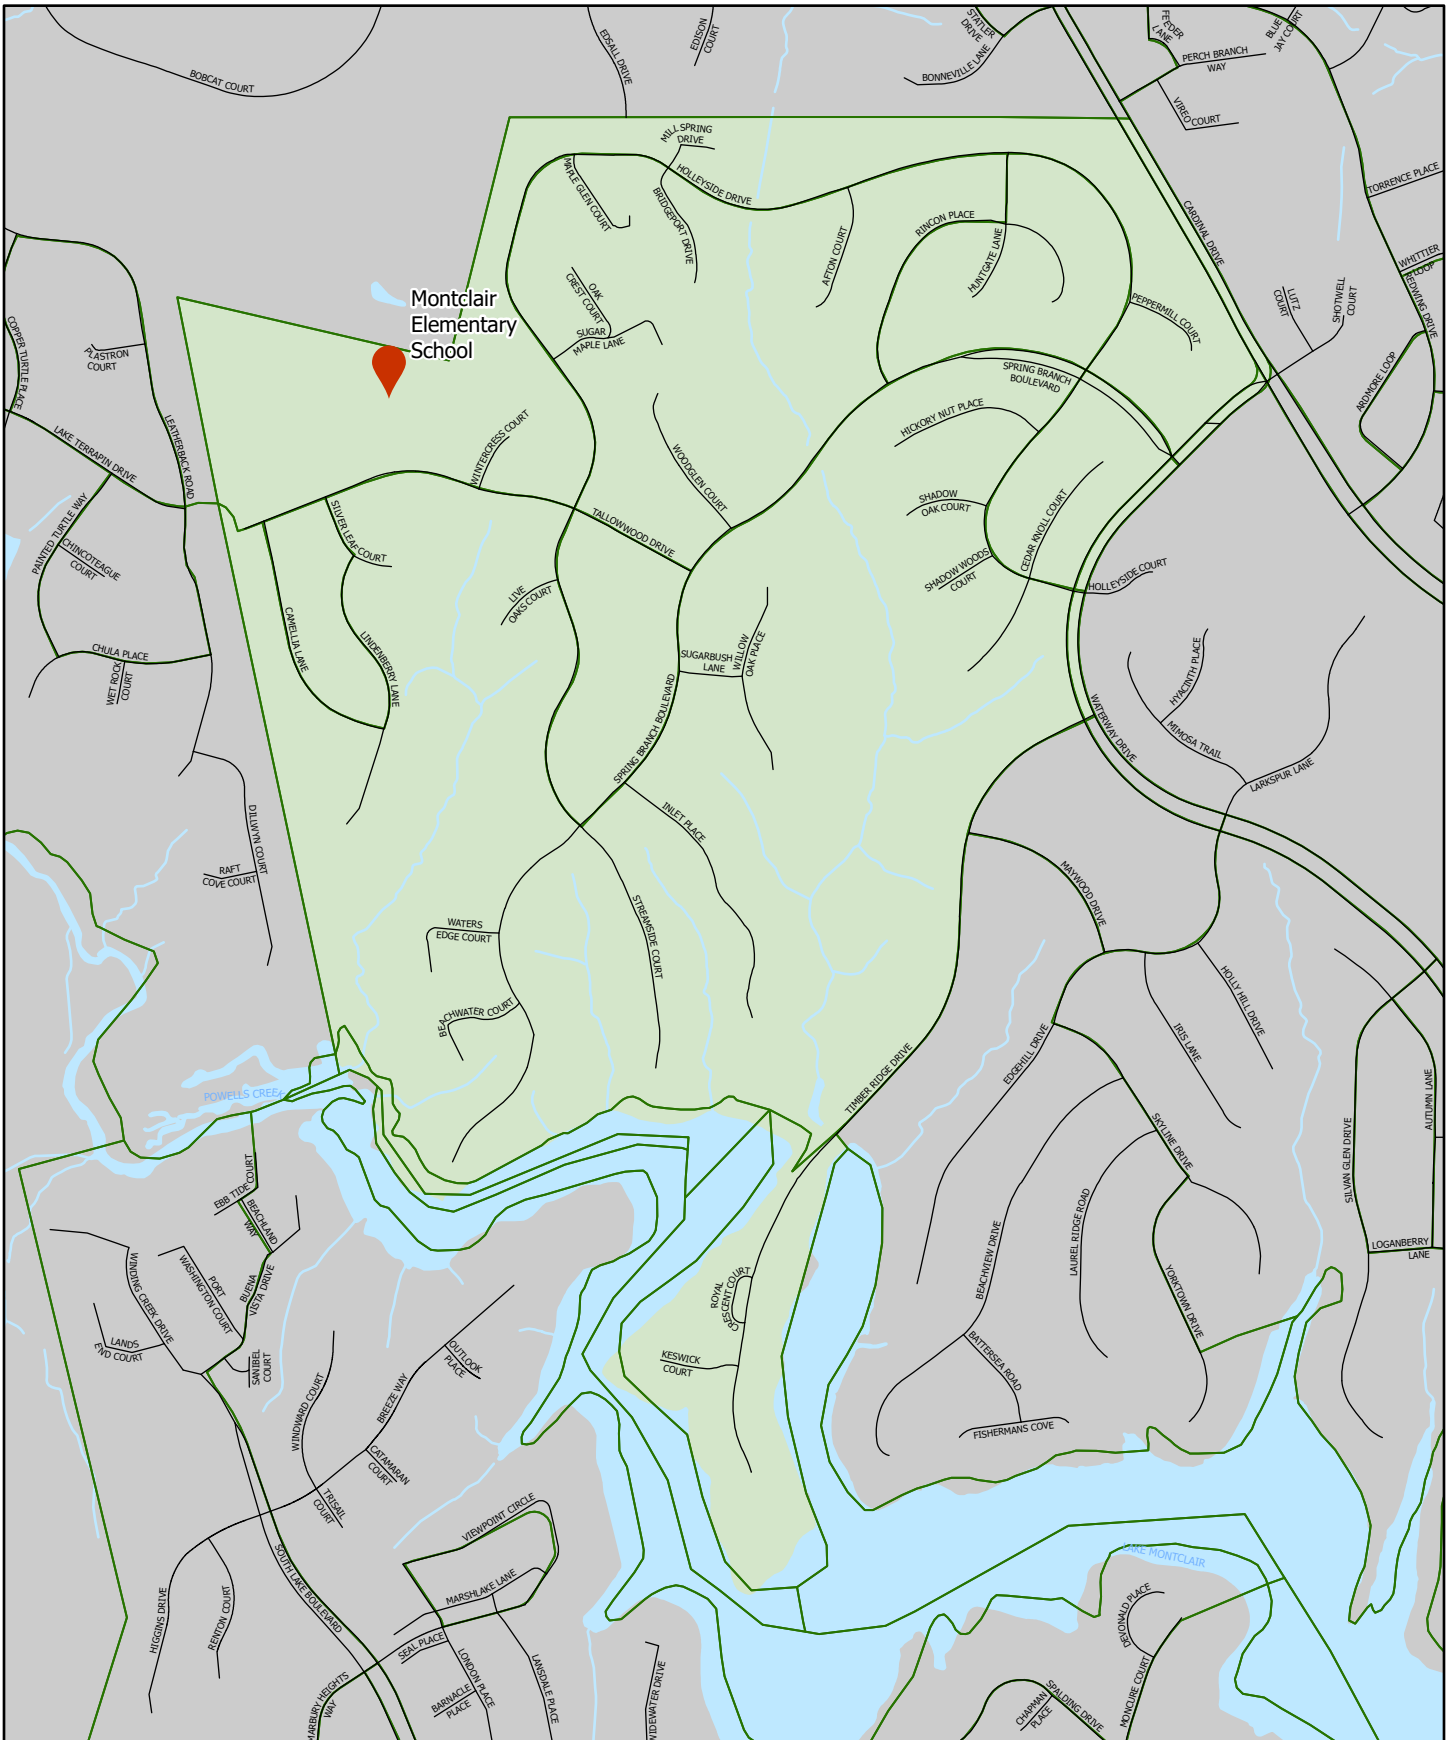

Montclair
Elementary
School

Precinct 308 - Montclair

Potomac District

- Polling Location
- Water
- Census Block Boundary

Montclair Elementary School
4920 Tallowood Drive
Dumfries, VA 22025

PRINCE WILLIAM
Geographic Information Systems