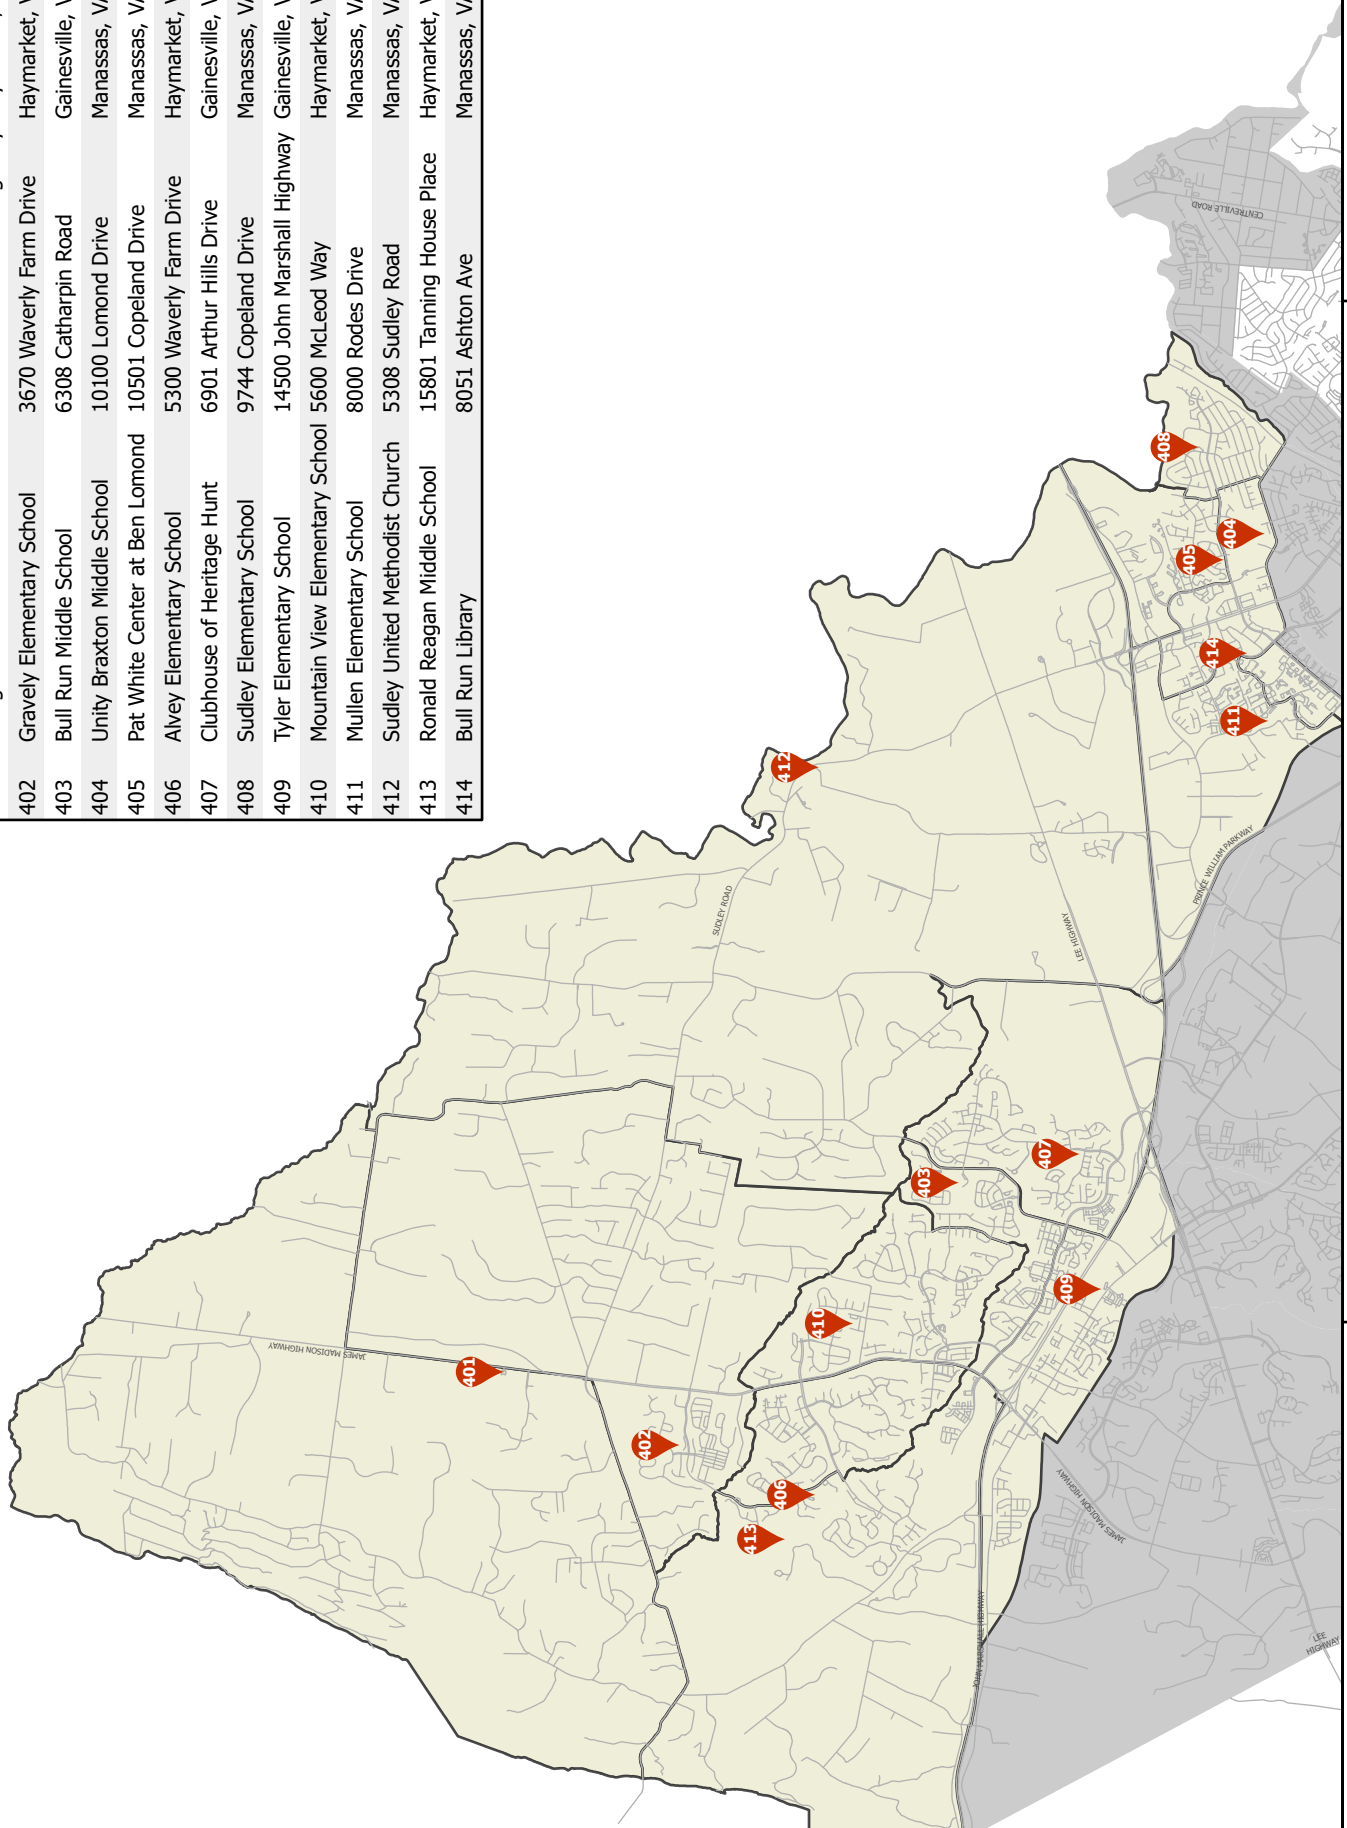

NAME	ADDRESS	CITY	ZIP
401	Evergreen Fire Station 3510 James Madison Highway	Haymarket, VA	20169
402	Gravely Elementary School 3670 Waverly Farm Drive	Haymarket, VA	20169
403	Bull Run Middle School 6308 Catharpin Road	Gainesville, VA	20155
404	Unity Braxton Middle School 10100 Lomond Drive	Manassas, VA	20109
405	Pat White Center at Ben Lomond 10501 Copeland Drive	Manassas, VA	20109
406	Alvey Elementary School 5300 Waverly Farm Drive	Haymarket, VA	20169
407	Clubhouse of Heritage Hunt 6901 Arthur Hills Drive	Gainesville, VA	20155
408	Sudley Elementary School 9744 Copeland Drive	Manassas, VA	20109
409	Tyler Elementary School 14500 John Marshall Highway	Gainesville, VA	20155
410	Mountain View Elementary School 5600 McLeod Way	Haymarket, VA	20169
411	Mullen Elementary School 8000 Rodes Drive	Manassas, VA	20109
412	Sudley United Methodist Church 5308 Sudley Road	Manassas, VA	20109
413	Ronald Reagan Middle School 15801 Tanning House Place	Haymarket, VA	20169
414	Bull Run Library 8051 Ashton Ave	Manassas, VA	20109

Gainesville District
Voting Precincts and Polling Locations