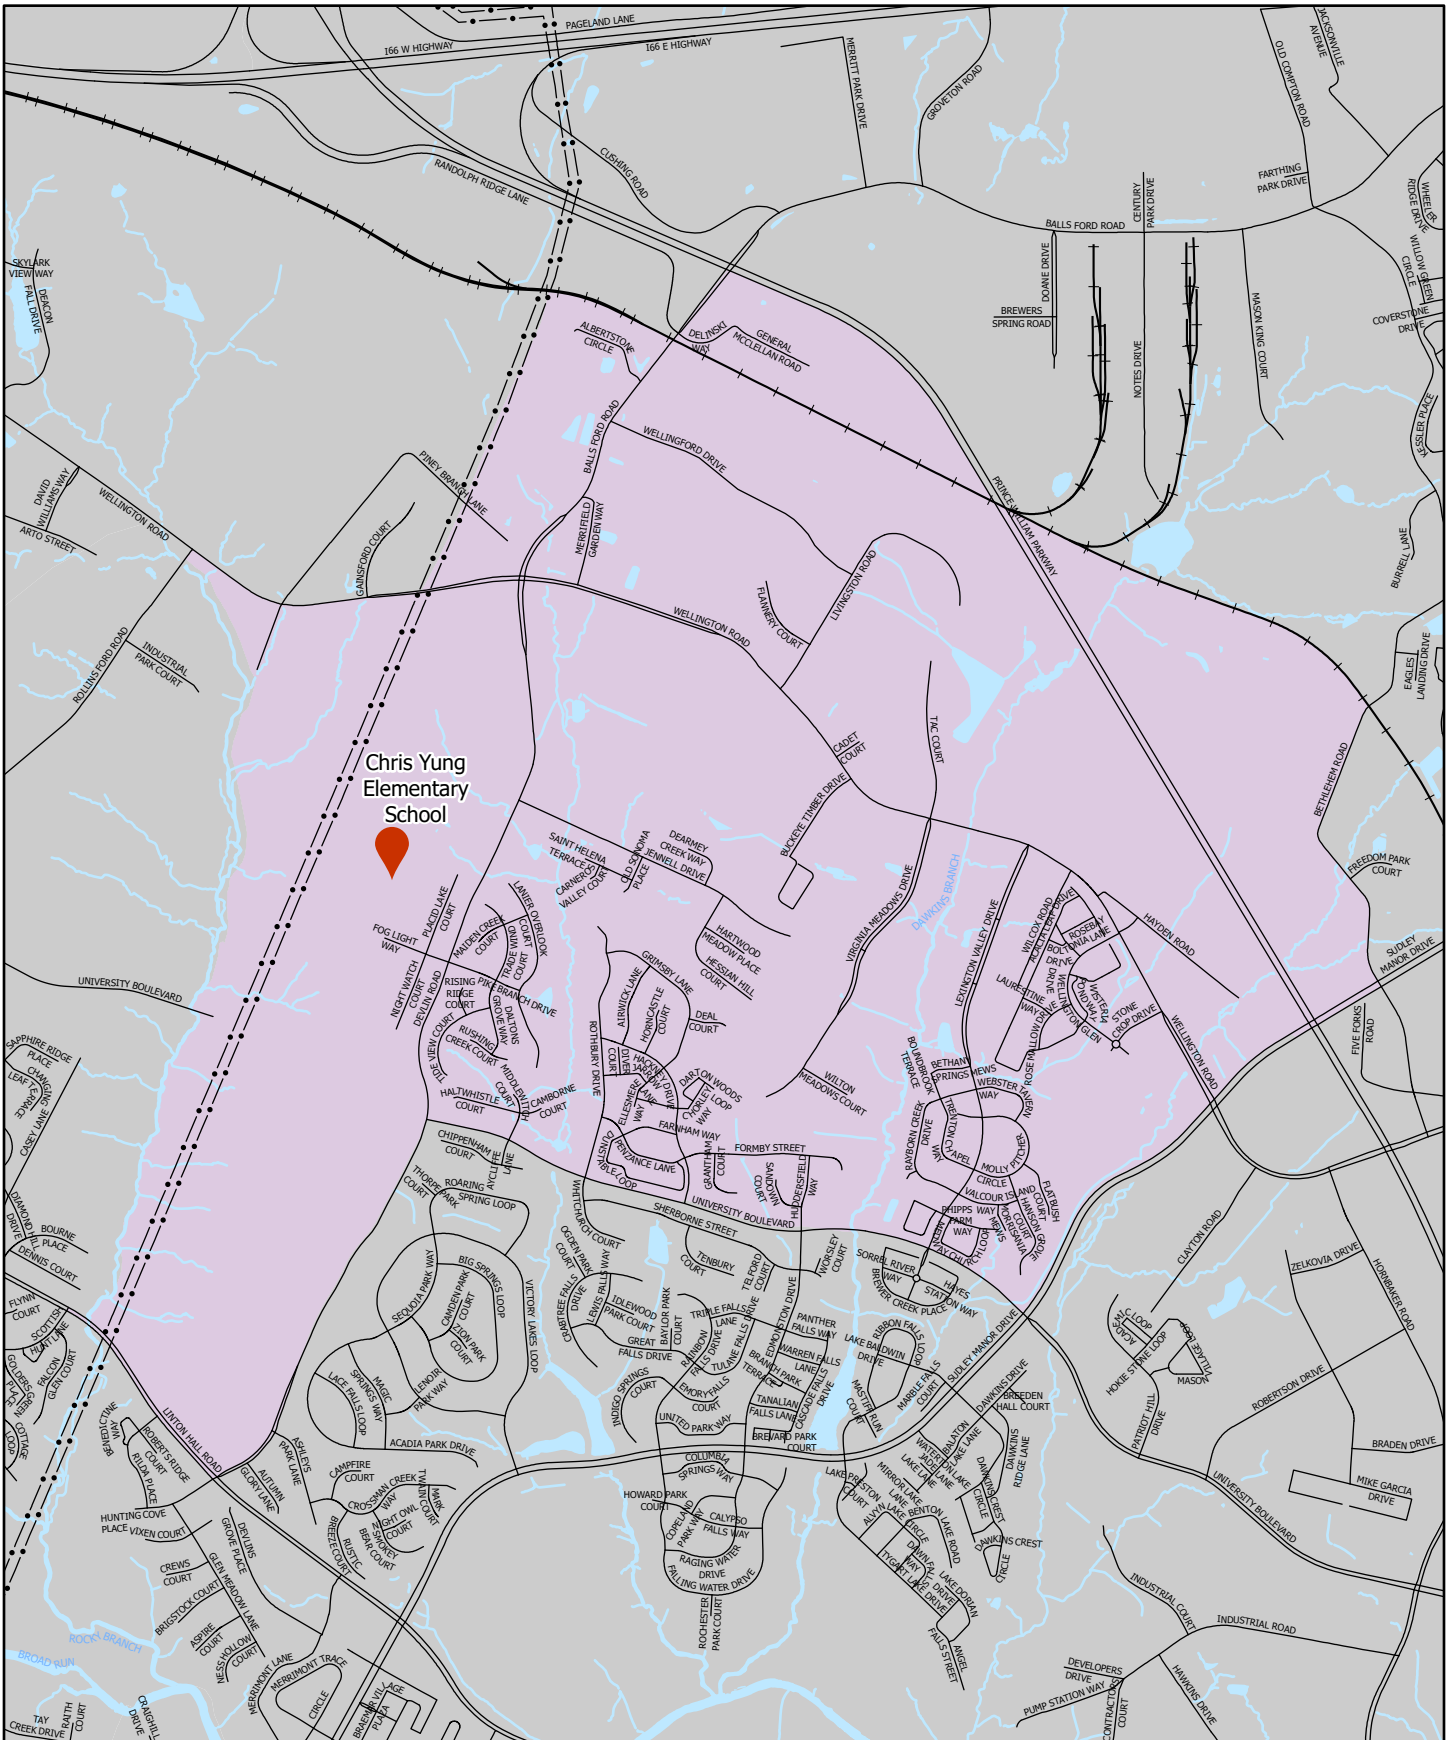

### Precinct 108 - Victory

Brentsville District

Polling Location

Water

Location Map

Victory Elementary School  
 12001 Tygart Lake Drive  
 Bristow, VA 20136

**PRINCE WILLIAM**  
 Geographic Information Systems