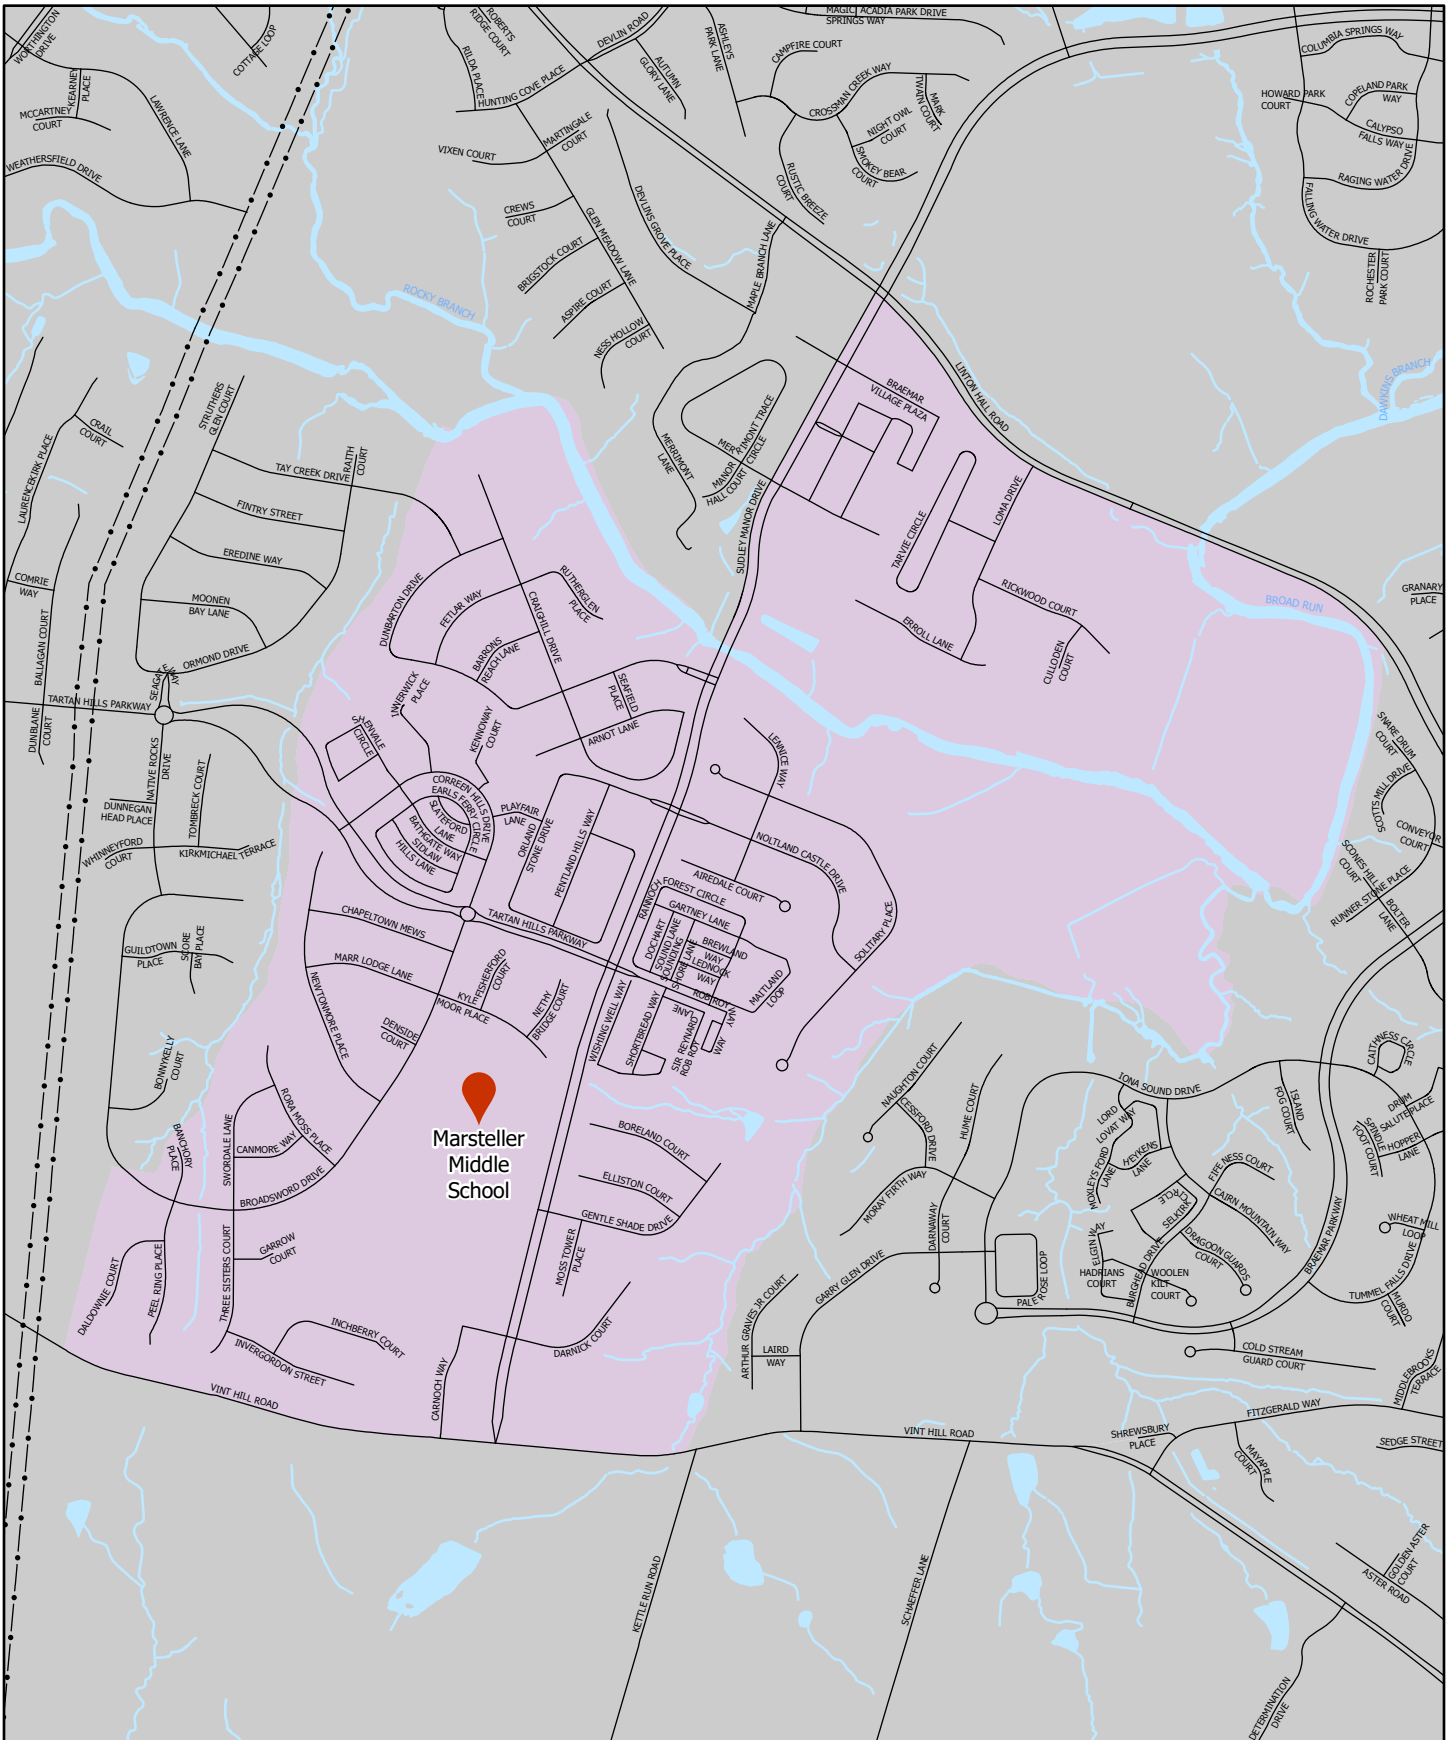

Precinct 107 - Marsteller
Brentsville District

- Polling Location
- Water
- Powerlines

Marsteller Middle School
14000 Sudley Manor Drive
Bristow, VA 20136