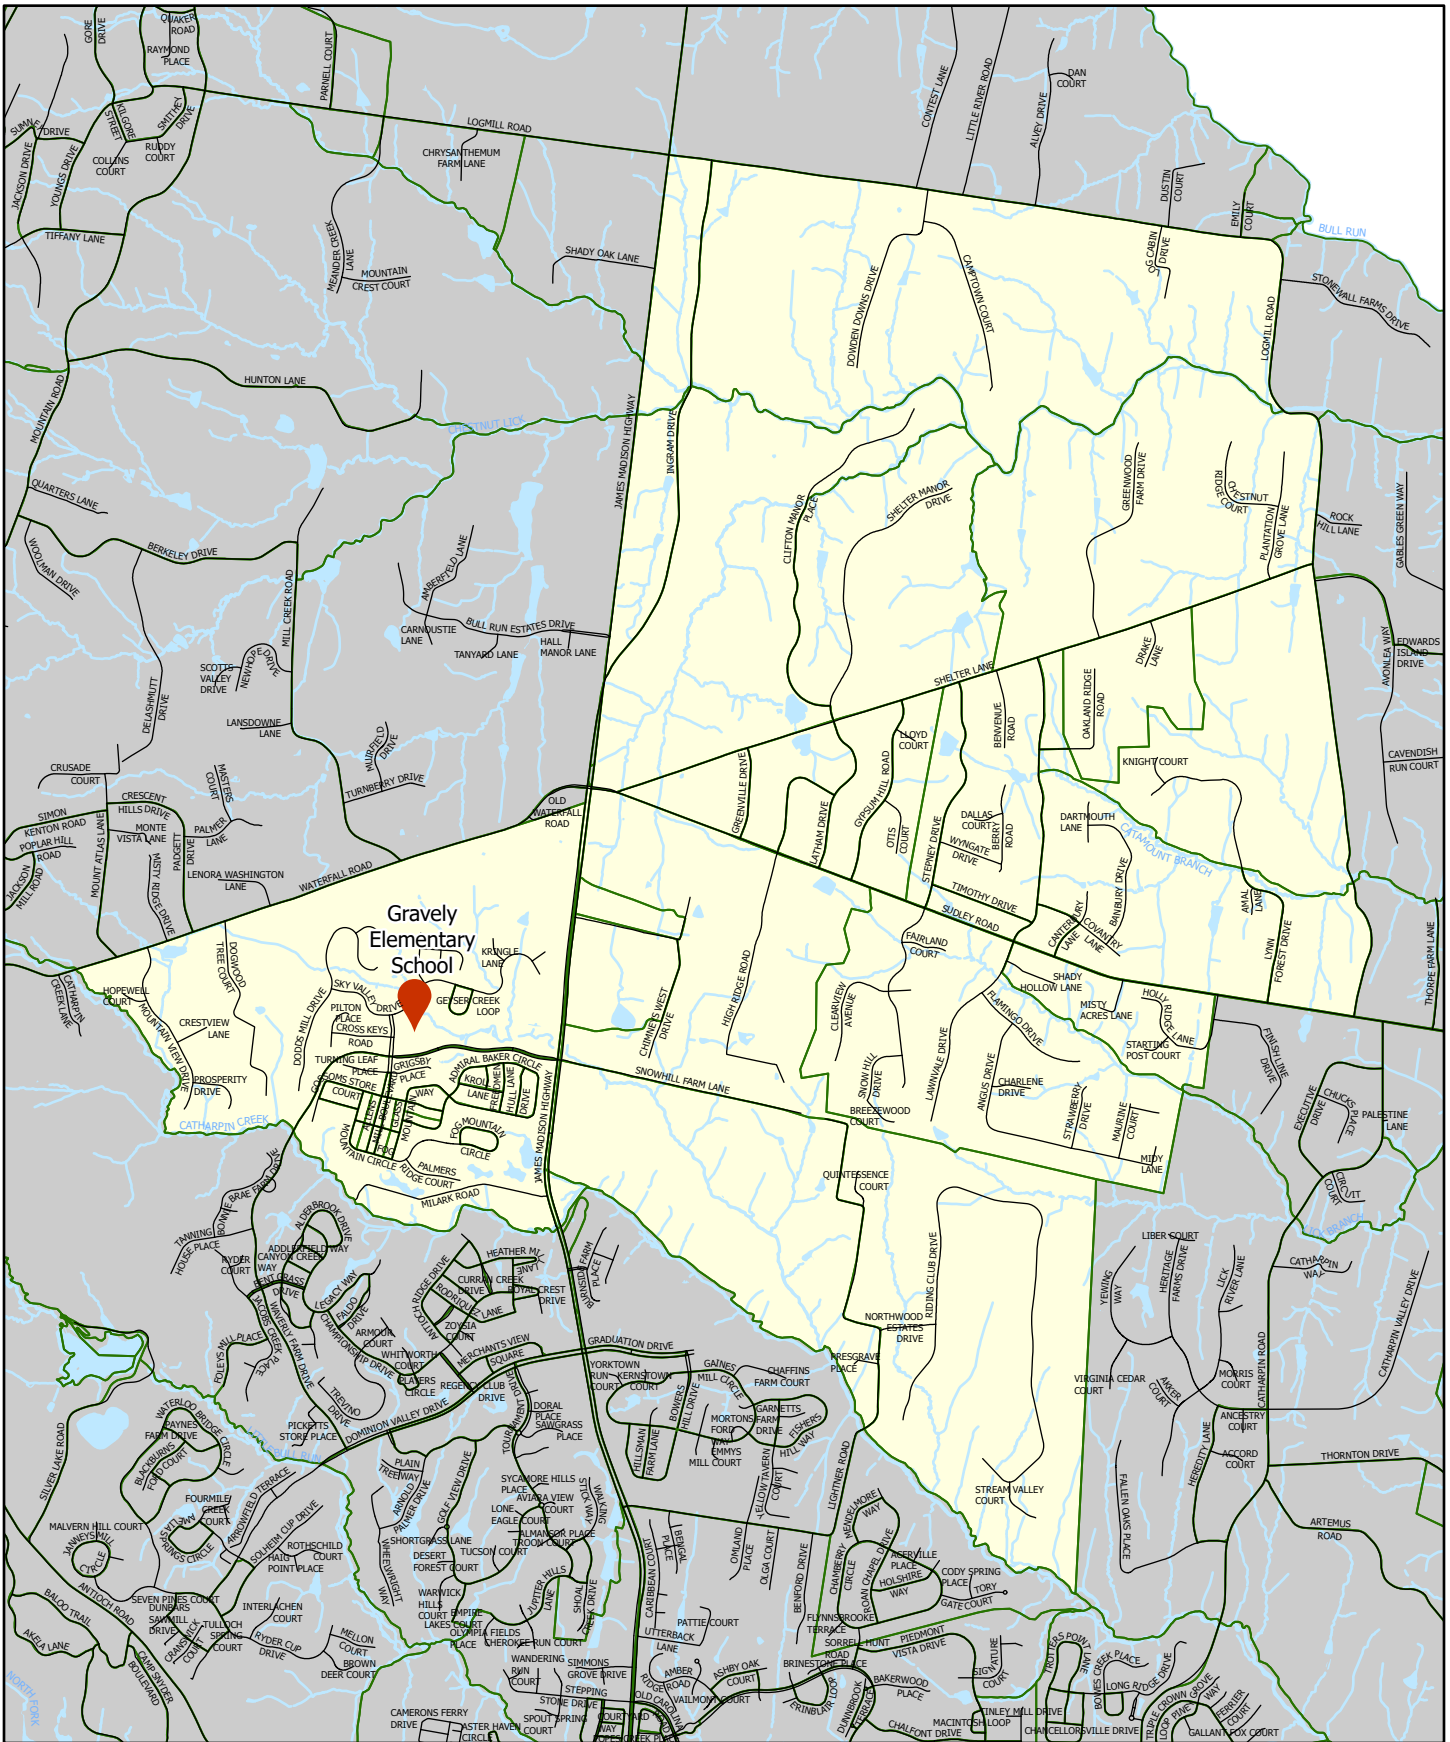

### Precinct 401 - Evergreen

Gainesville District

Polling Location

Water

Location Map

**Evergreen Fire Station**  
 3510 James Madison Highway  
 Haymarket, VA 20169

**PRINCE WILLIAM**  
 Geographic Information Systems