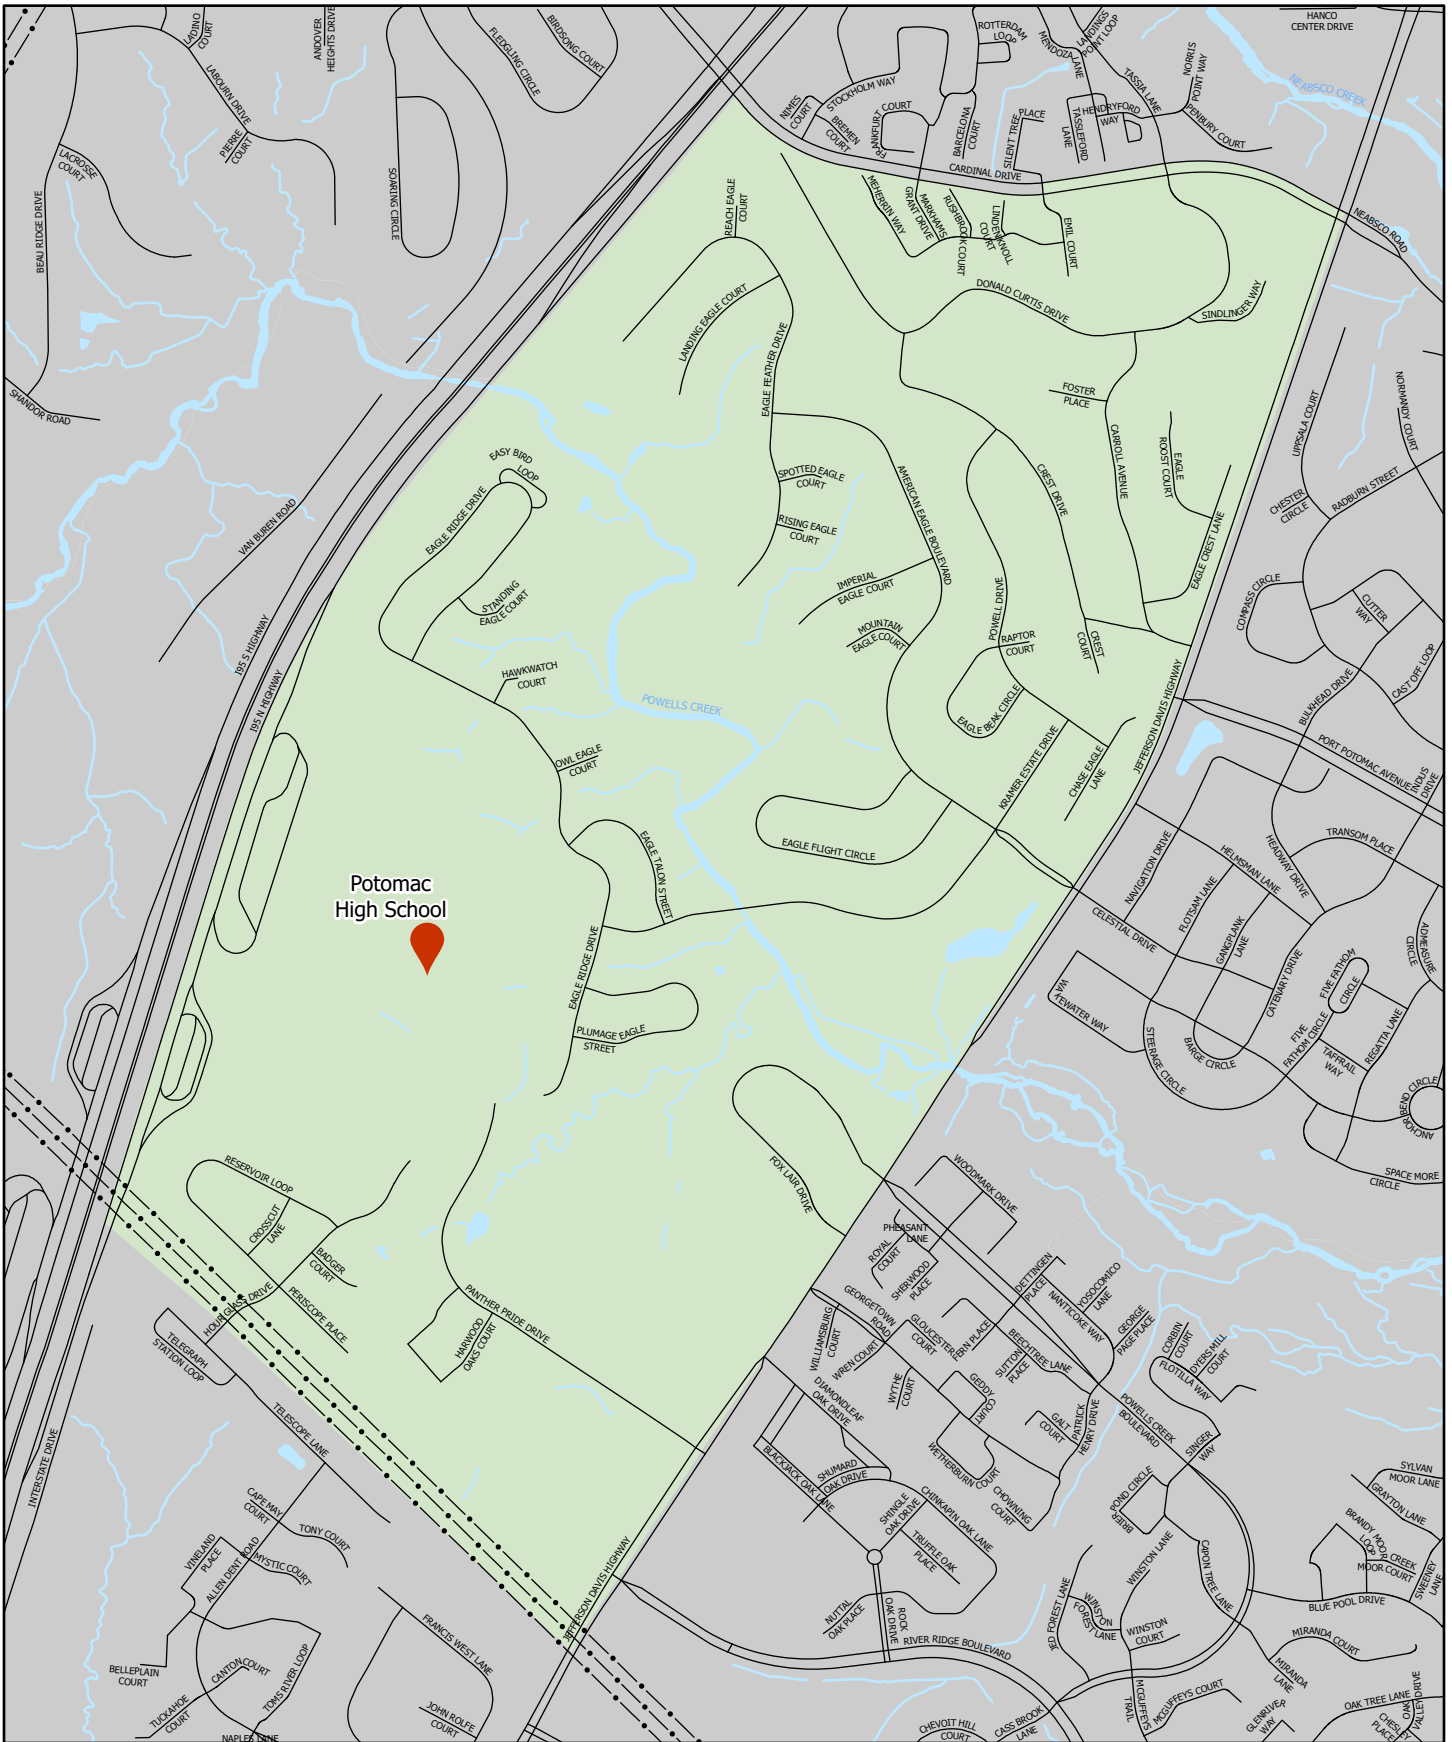

Potomac High School

Precinct 302 - Potomac

Potomac District

Polling Location

Water

Powerlines

Potomac High School
3401 Panther Pride Drive
Dumfries, VA 22026

PRINCE WILLIAM
Geographic Information Systems