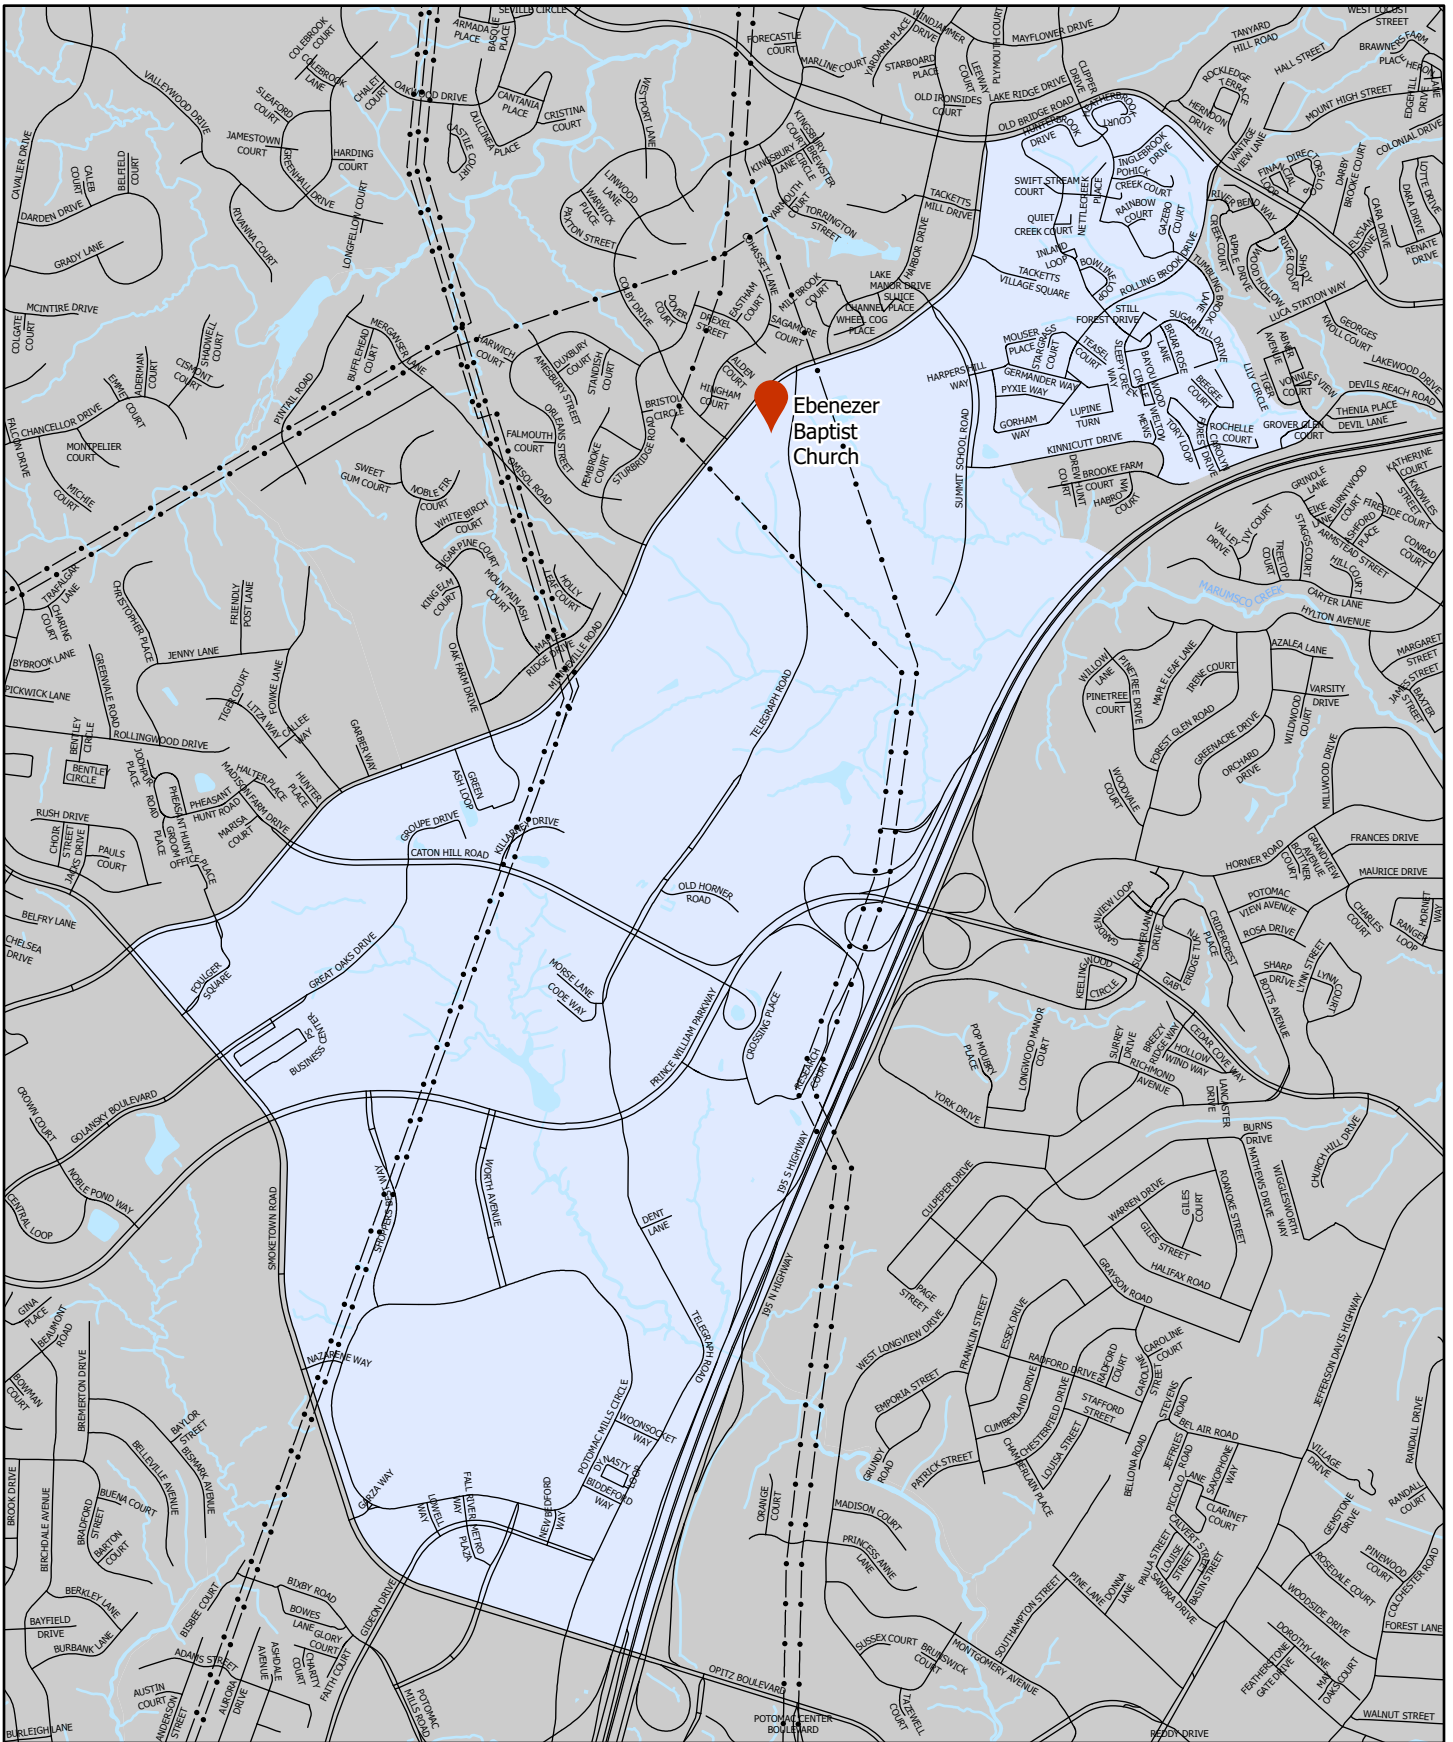

**Precinct 511 - Westridge**

Occoquan District

Polling Location

Water

Location Map

Westridge Elementary School  
12400 Knightsbridge Drive  
Woodbridge, VA 22192

**PRINCE WILLIAM**  
Geographic Information Systems