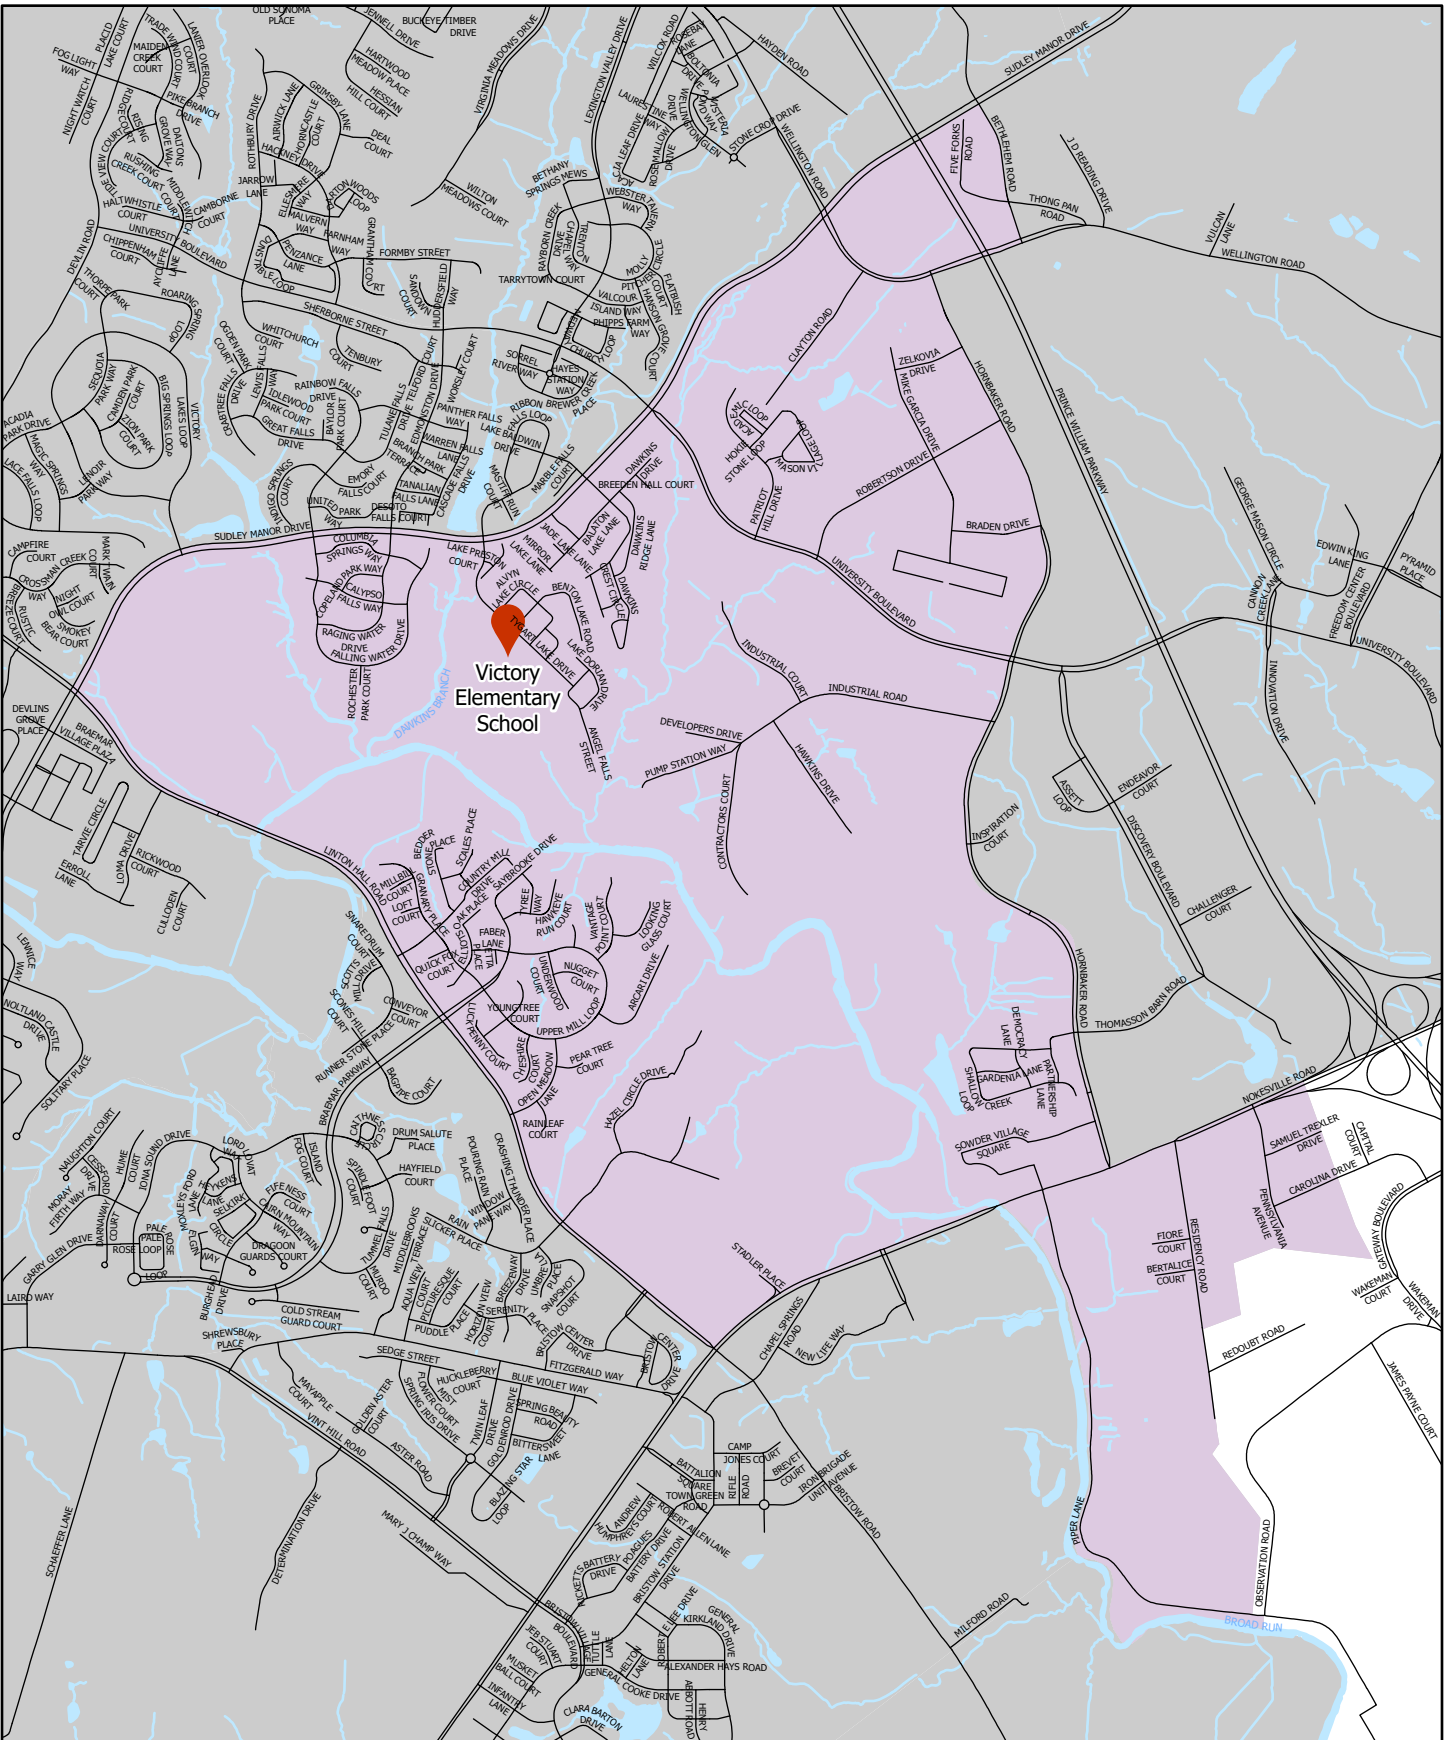

**Precinct 107 - Marsteller**  
Brentsville District

-  Polling Location
-  Water
-  Powerlines

Marsteller Middle School  
14000 Sudley Manor Drive  
Bristow, VA 20136