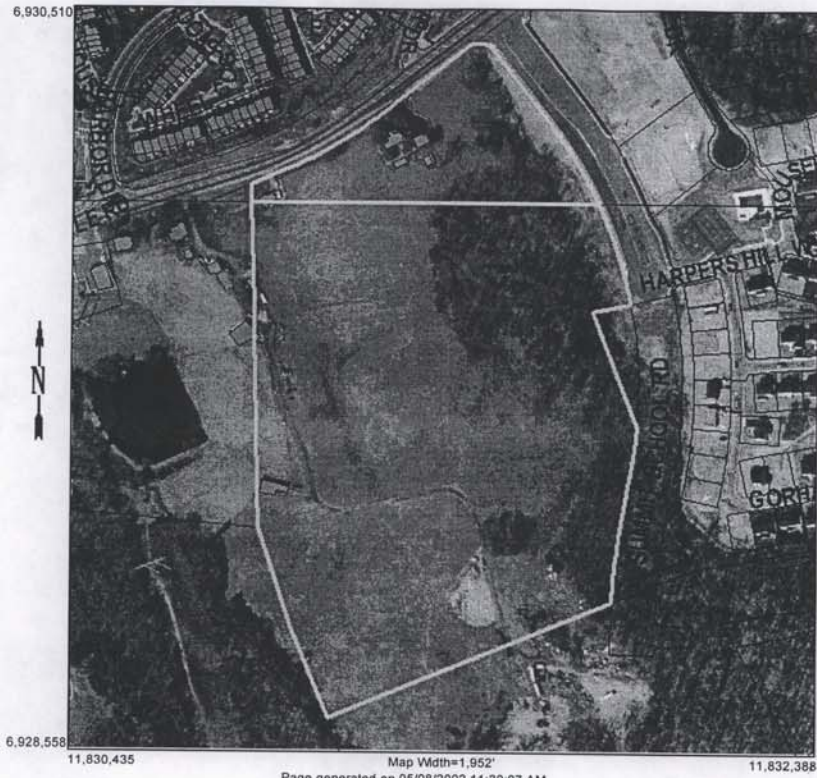

PWC-GIS INTRANET COUNTY MAPPER

Page generated on 05/08/2002 11:30:07 AM

Location Map

Parcel: 8392-19-3955

Owner: ARMSTRONG GORDON TR & MAMIE E TR
12847 MINNIEVILLE RD
WOODBRIDGE, VA 22192-3618

Parcel Address: 12847 MINNIEVILLE RD

Deed Book: 2586 **Pg:** 0389

Acres: 16.077

Census Tract: 900300