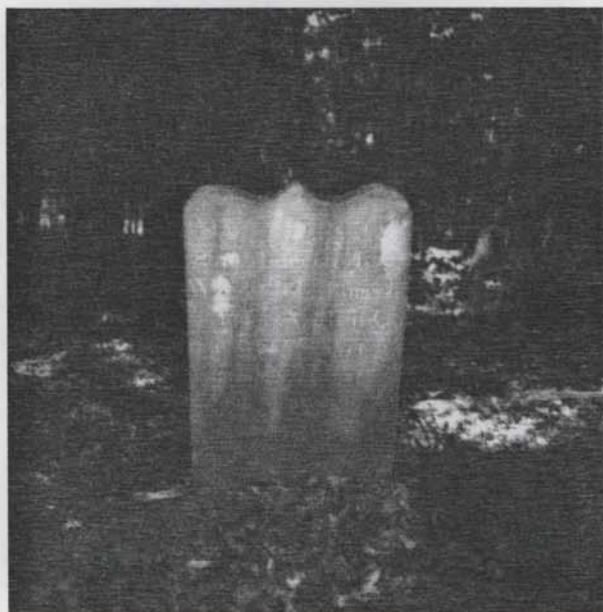

GRAVE STONE CHURCHFIELD
Tomb of Sarah Coffin
By Robert Varner 6/11/76

SNATHY TOWN CHURCH PARAD
Tomb of SARAH BOURBOURG
By ROBERT VARNER 4/11/76

SLATY RUN CHURCHYARD
Tomb of SARAH BURROUGHS
By ROBERT VARNER. 6/11/76

GRAVE - RON CHURCHMAN
Tomb of Sarah Bourgeois
By Robert Varner. 6/11/76

SLATY TOWN CHURCHYARD
Tomb of SARAH BURROUGHS
By ROBERT VARNER 6/11/76