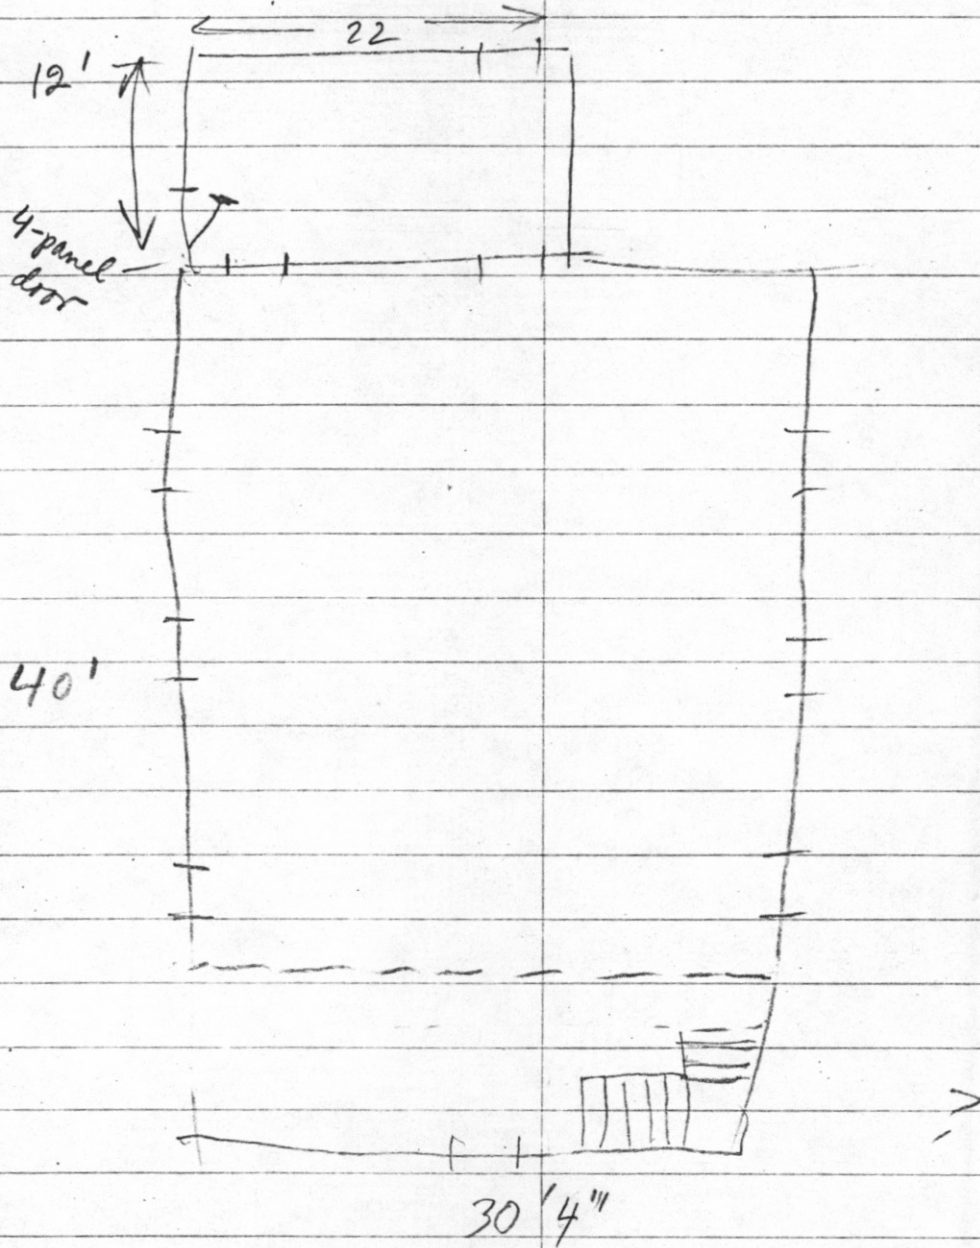

30x40

22  
86  
306

12'2"  
Gothic ARCHED window at upper rear  
uneven gable  
1st gable roof at back w/ channelled siding

40 2/2 2

garden  
arched  
window

Int?

Buckland Church.  
Cem

In addition to the