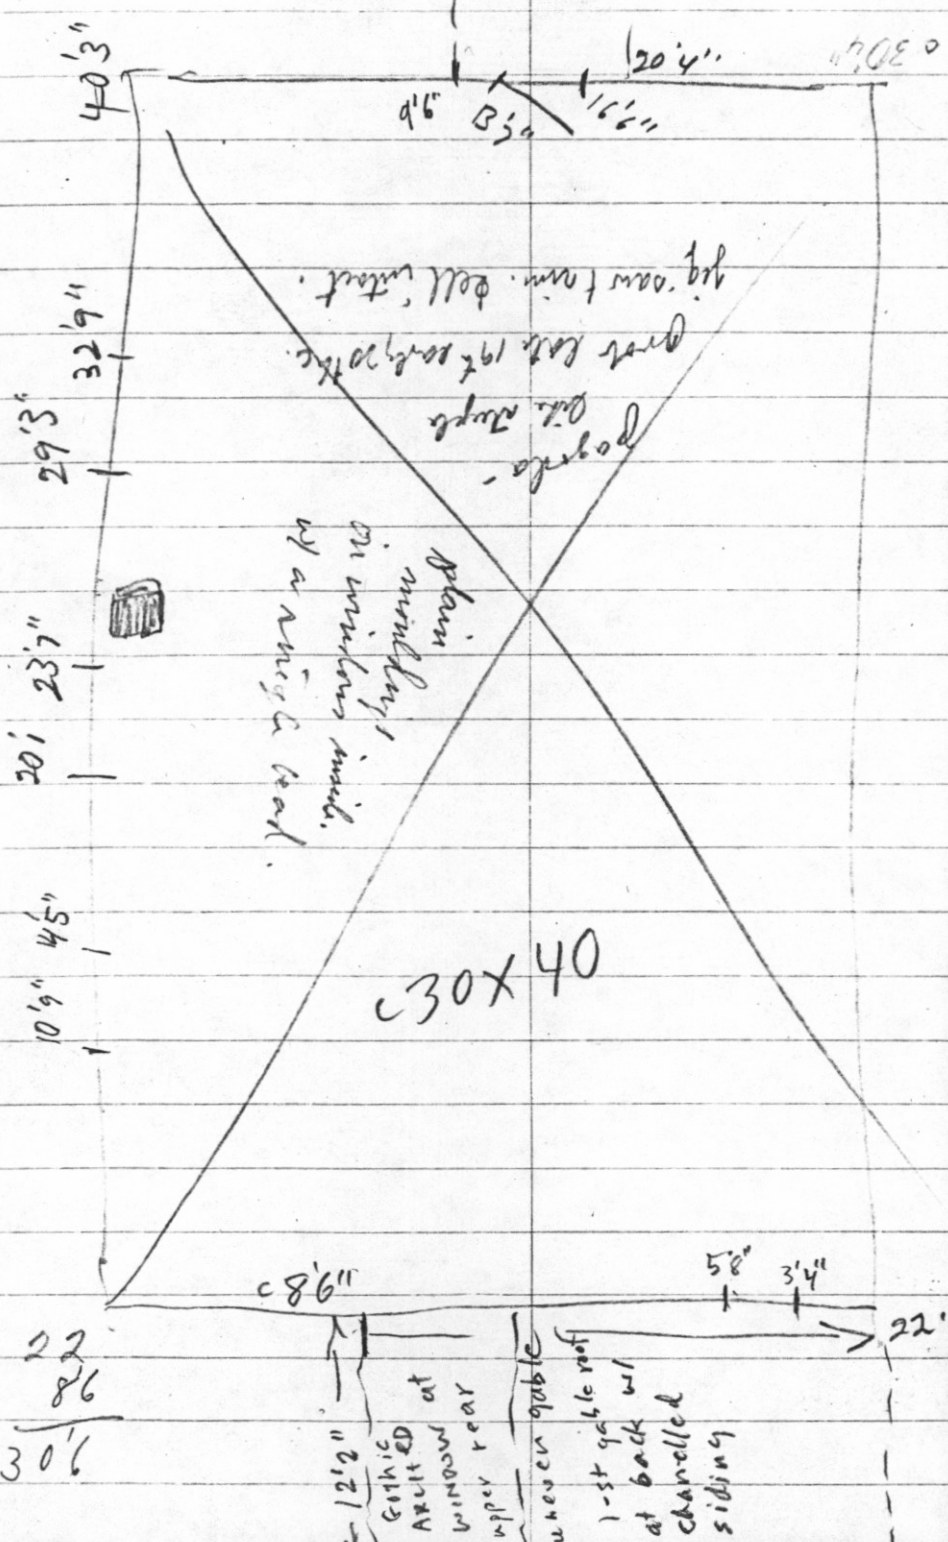

10.10
9.6
904 = 306

gabled - Old style
plans windows in windows made by a window seat.
gabled roof. Well 'trest.
gabled roof. Well 'trest.

30x40

22
86
306

12'2"
Gothic ARCHED window at upper rear
uneven gable
1st gable roof at back w/ channelled siding

40 2/2 2