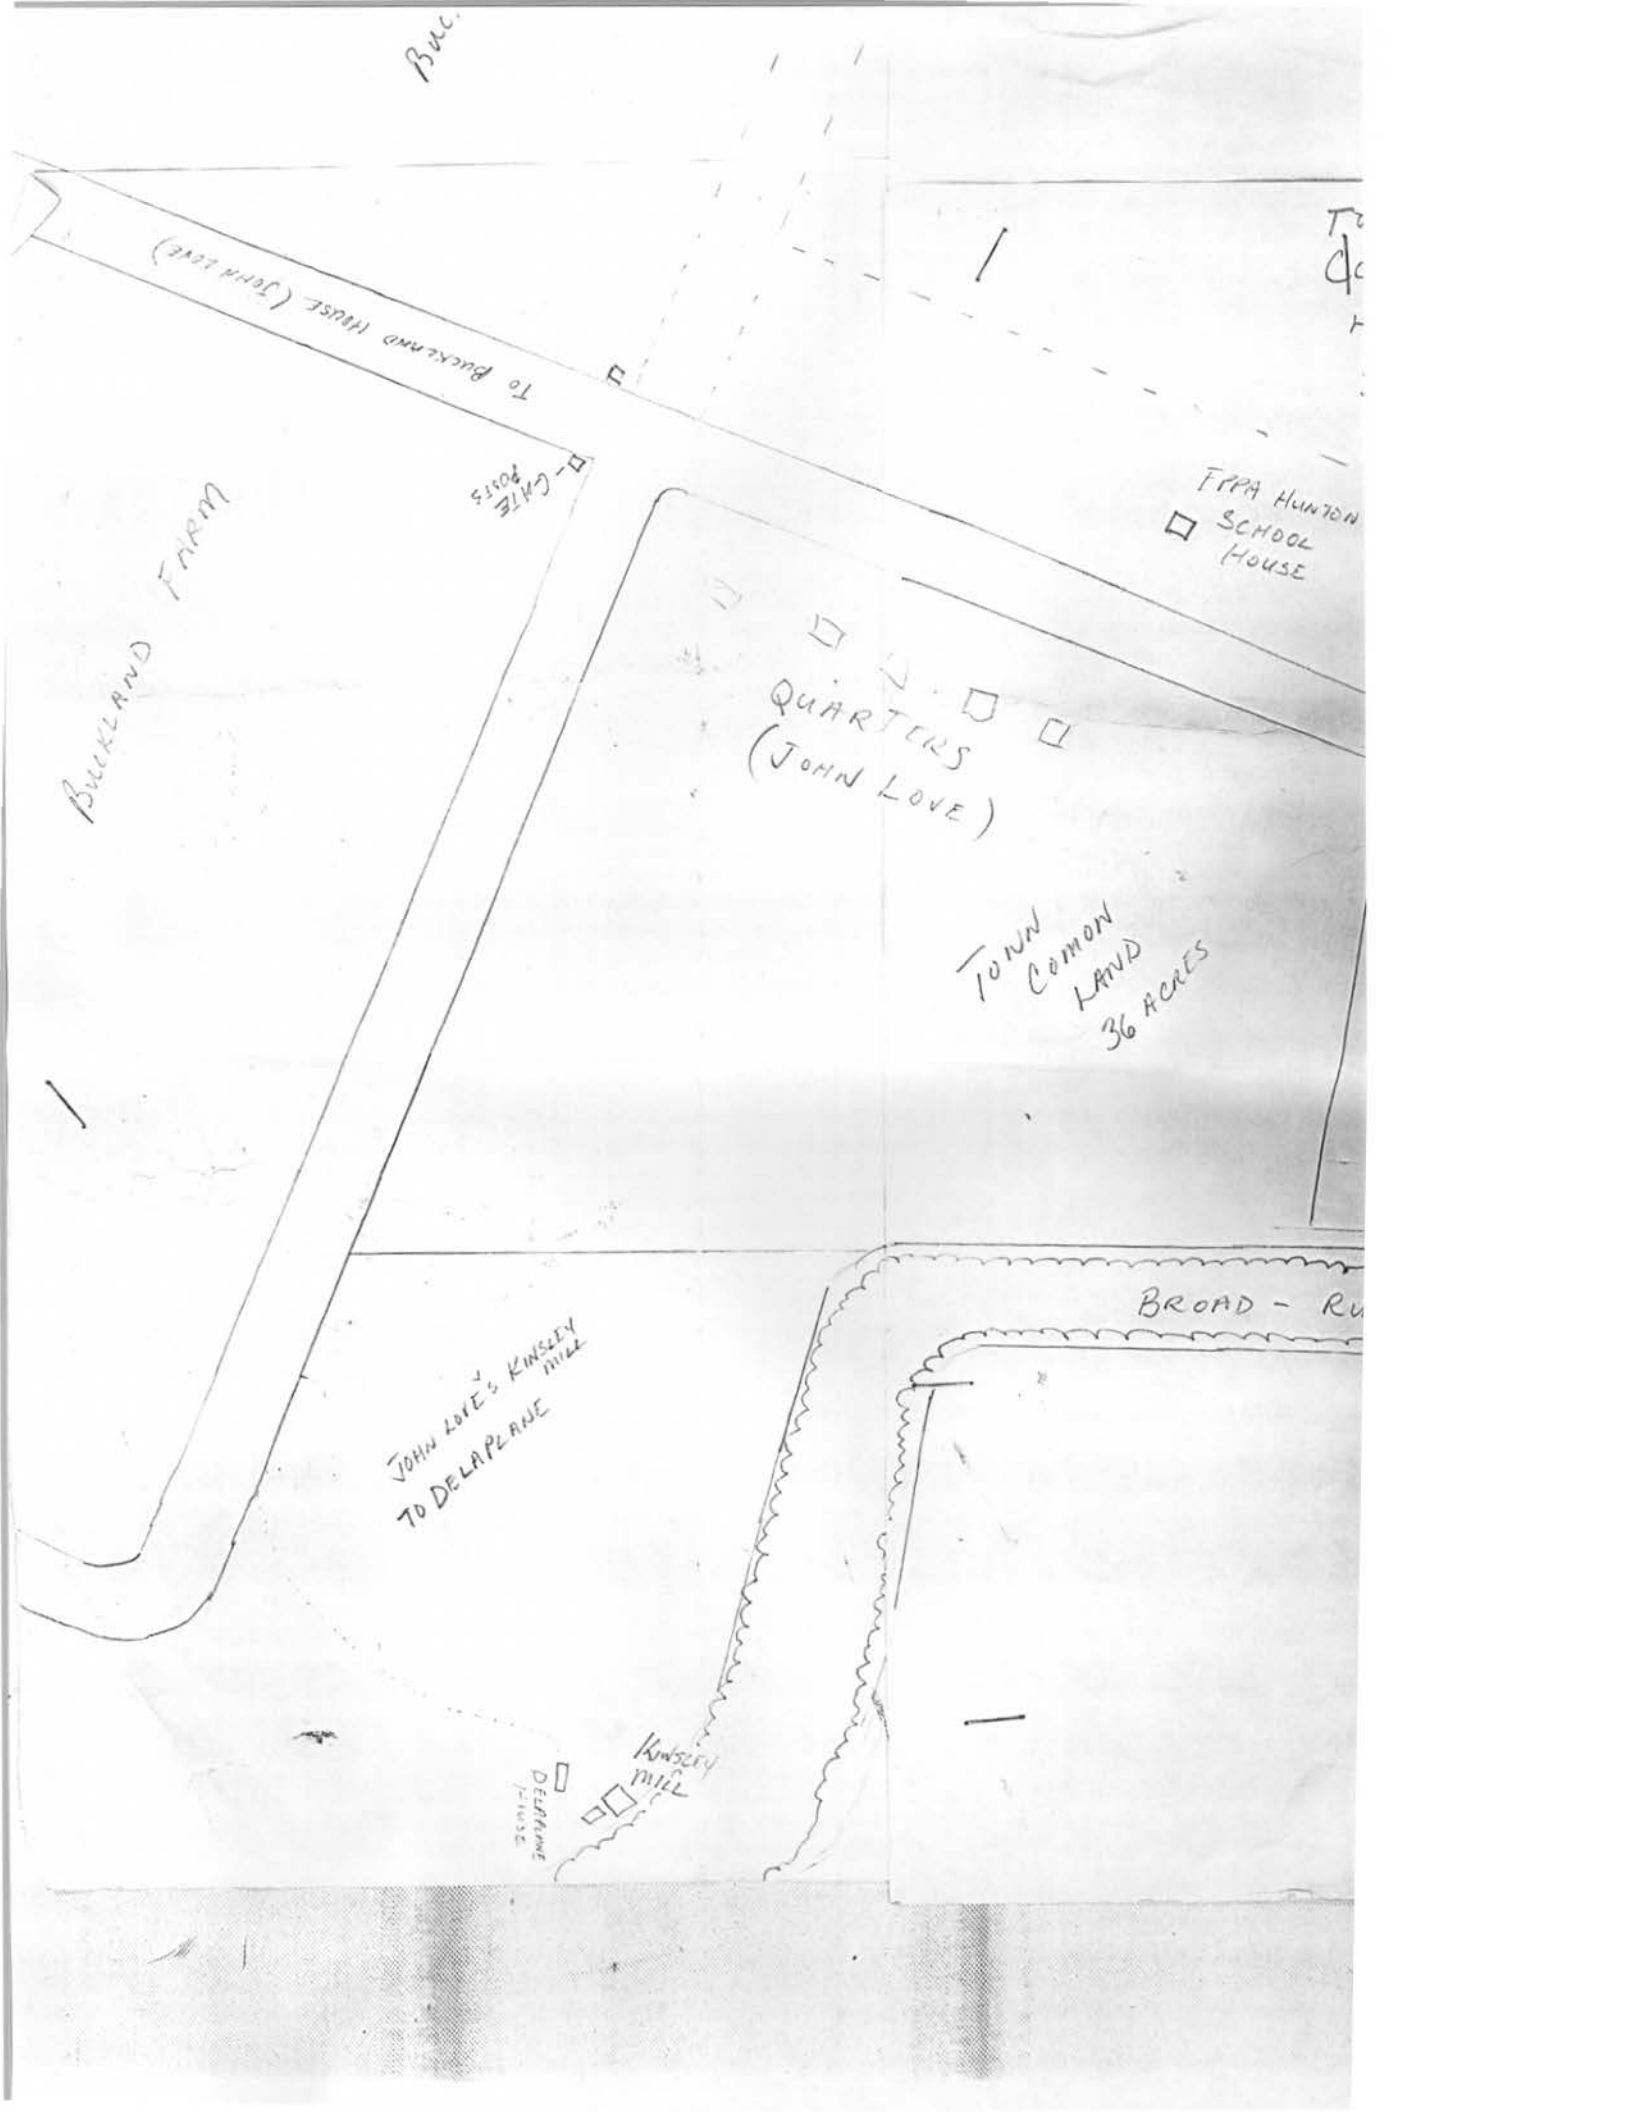

Buck.

To
de
r

To Buckland House (John Love)

BUCKLAND FARM

Gate Posts

FPA HUNTON
SCHOOL
HOUSE

QUARTERS
(JOHN LOVE)

Town
Common
LAND
36 ACRES

JOHN LOVE'S KINSLEY
MILL
TO DELAPLAVE

BROAD - Ru

Kinsley
MILL
DELAPLAVE
HOUSE