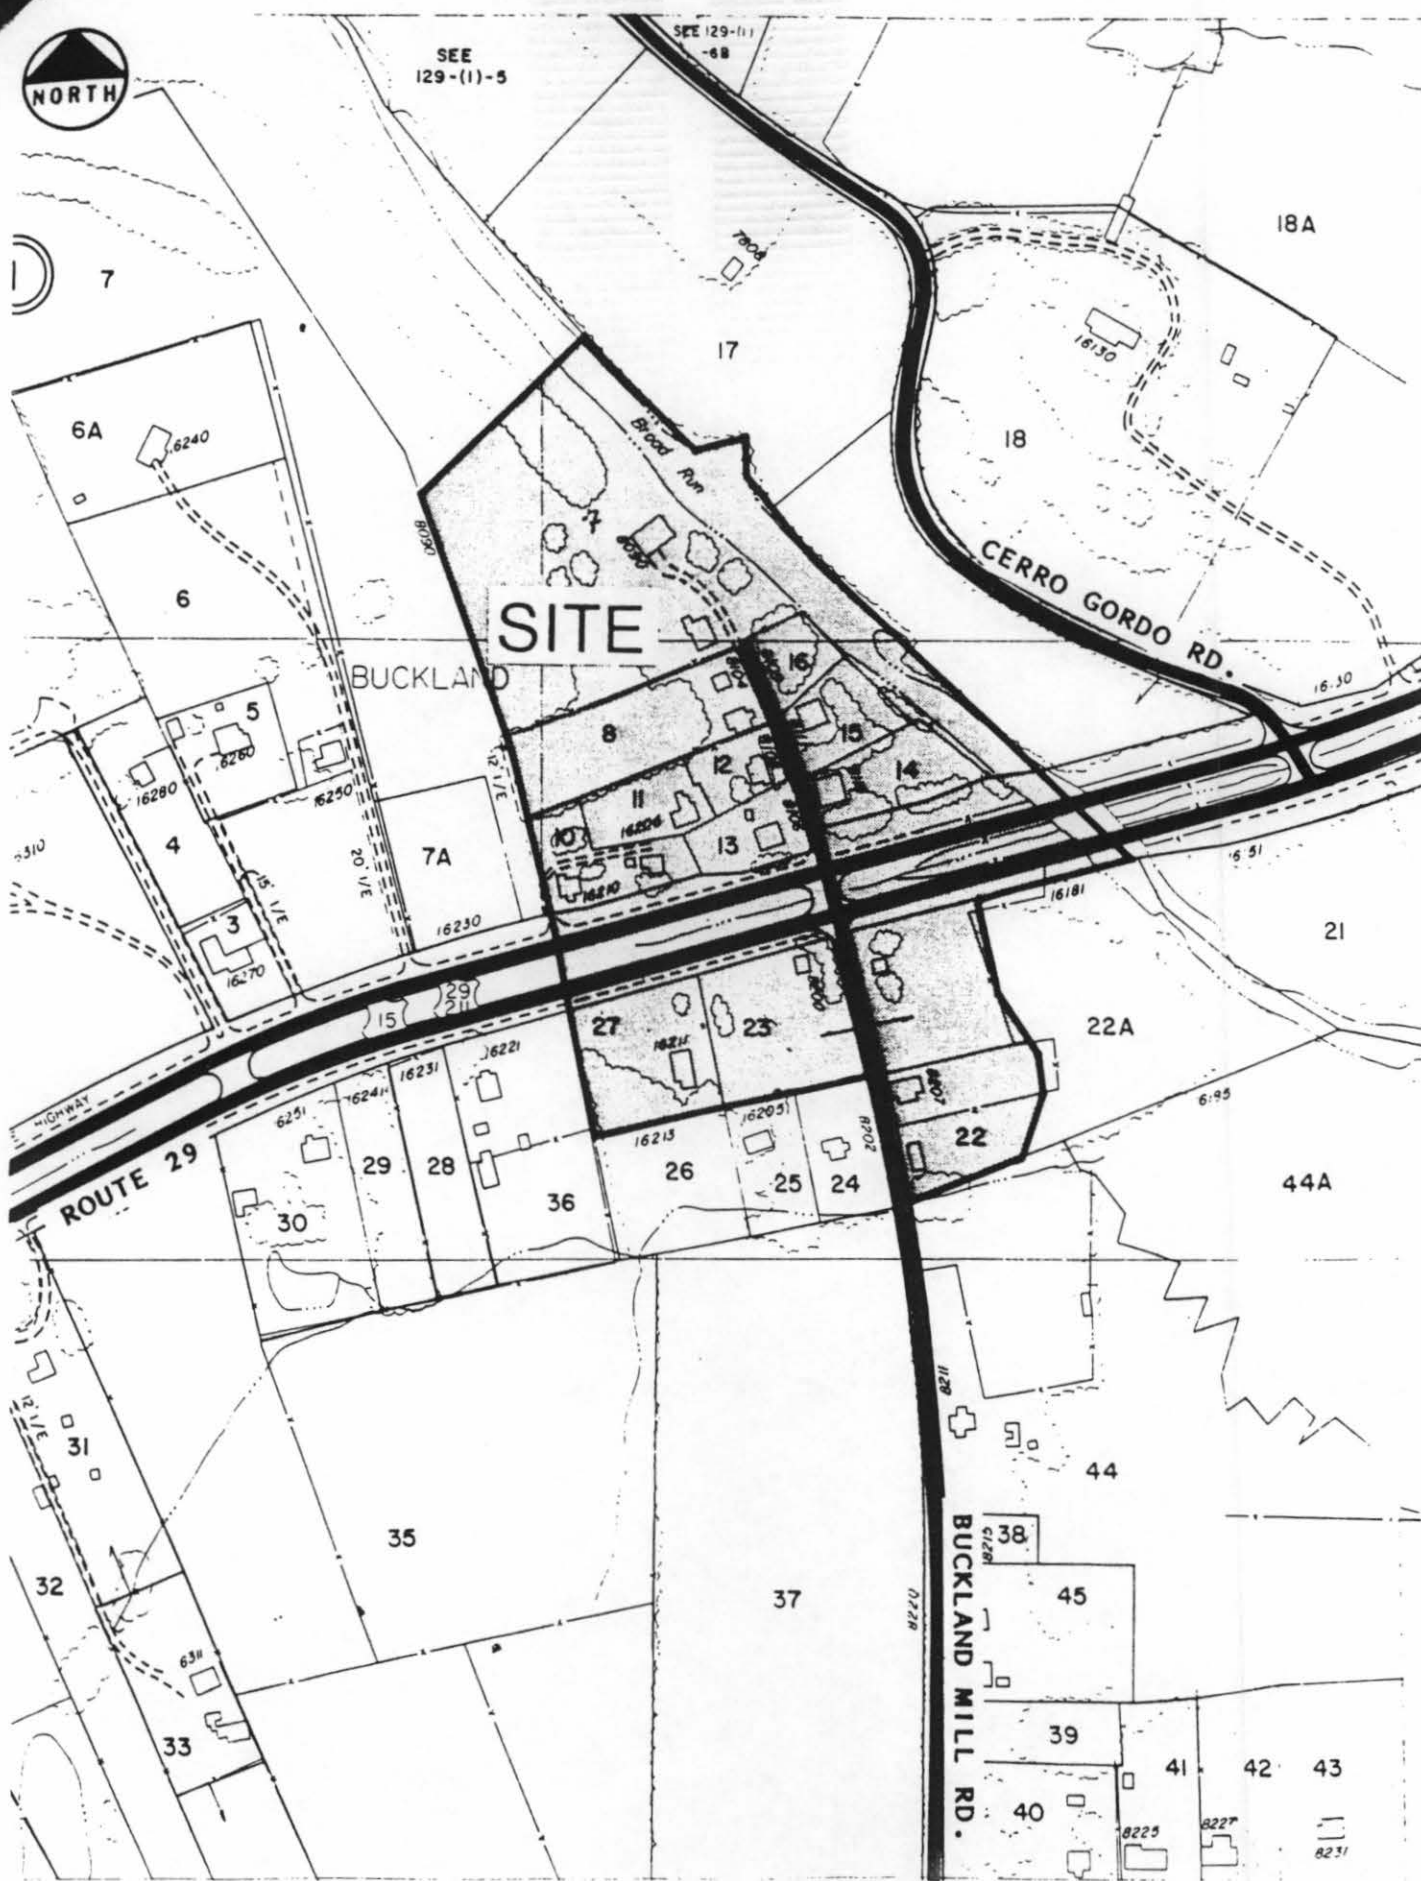

BUCKLAND HISTORIC DISTRICT

SEE  
129-(1)-5

SEE 129-111  
-68

E2,234,000

MATCH SHEET 129S

E2,235,000

SEE 129-(I)-4

SEE 129-(I)-5

SEE 129-(II)-6B

BUCKLAND HISTORIC DISTRICT

BUCKLAND

BUCKLAND HISTORIC DISTRICT  
 Prince William County, VA  
 Sketch Map 2 of 3  
 Source: Department of Public Works,  
 Prince William County, VA  
 Date: 1979  
 Scale: 1" = 4,200'

 = noncontributing buildings  
 = photo views

8275 38