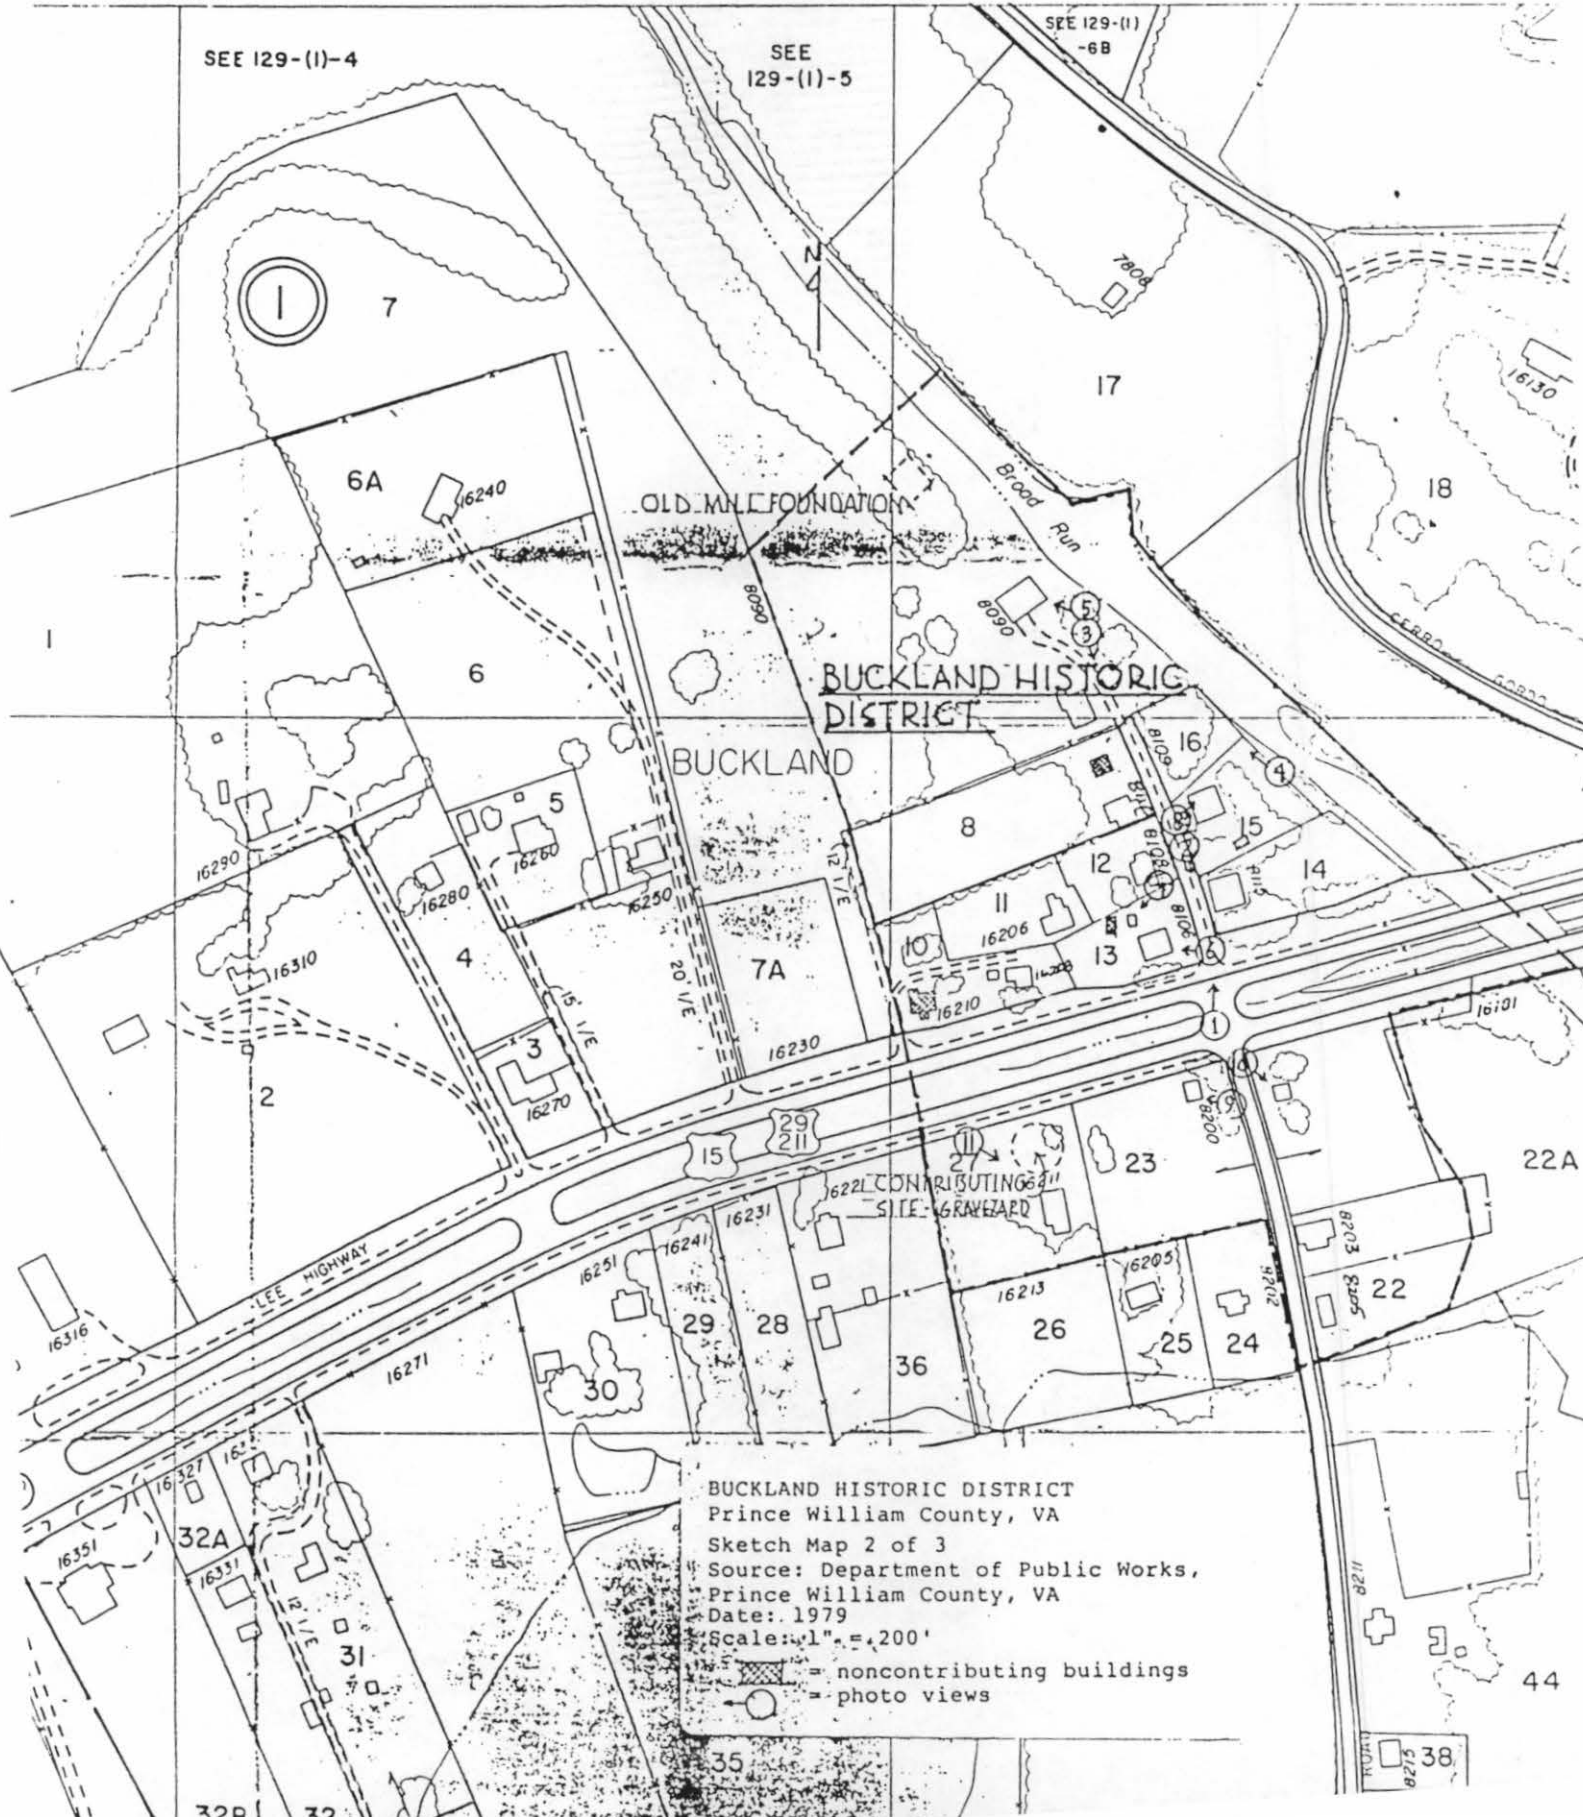

BUCKLAND HISTORIC DISTRICT

SEE  
129-(1)-5

SEE 129-111  
-68

E2,234,000

MATCH SHEET 129S

E2,235,000

SEE 129-(I)-4

SEE 129-(I)-5

SEE 129-(II)-6B

BUCKLAND HISTORIC DISTRICT

BUCKLAND

BUCKLAND HISTORIC DISTRICT  
 Prince William County, VA  
 Sketch Map 2 of 3  
 Source: Department of Public Works,  
 Prince William County, VA  
 Date: 1979  
 Scale: 1" = 4,200'