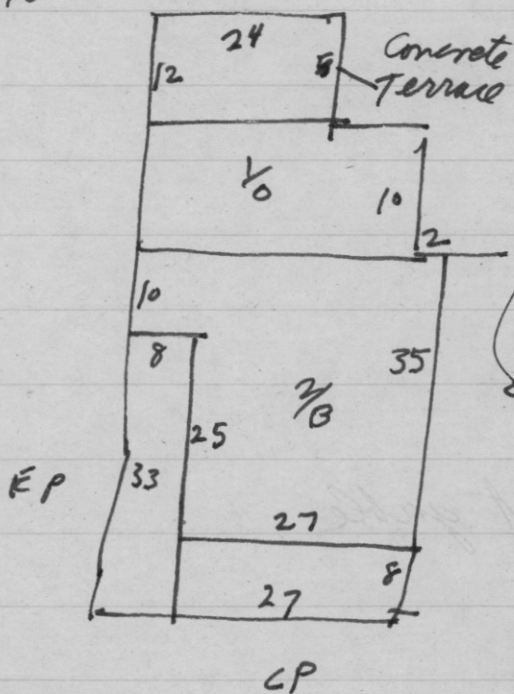

~~Lot~~
FRANK CANNON H.

Larry + Bonita Byers
8751 Wesley Ave.
Man.

See mark +
Eleanor Eustler

in 1974.

prev. John W. + Eileen M. Heil

715-632?

775-632

1 lot

100-01-258

"1910"

pine or HW floor. plaster int.
metal roof. hip roof.
2 rooms 3 BR. 1/4 Bath.

in 1974

2 flight open string

sq. post w/ fermal
moulded rail

turned bal.
stair sk. trim.

1-st.
alumin.
covered
sh. roof
atla.

in 1920.

interior trim is
symm-moulded
w/ corner blocks.

prev. owner. (in 1970) Roy C. + Carolyn Owen. in 1967

1950 James Luck.

82-35 10-26

Howard + Catherine

WB 14 P 91 - 1957

358
10/12/65
155

Marie Boatright.

Plain box trim.

Windows $\frac{1}{1}$

alum. shutters

wood siding.

porch has plain round posts.
porch floor refinished.

semi circular window in front gable
also shag shingles.

Small barn or carriage house beside house
and to the south.