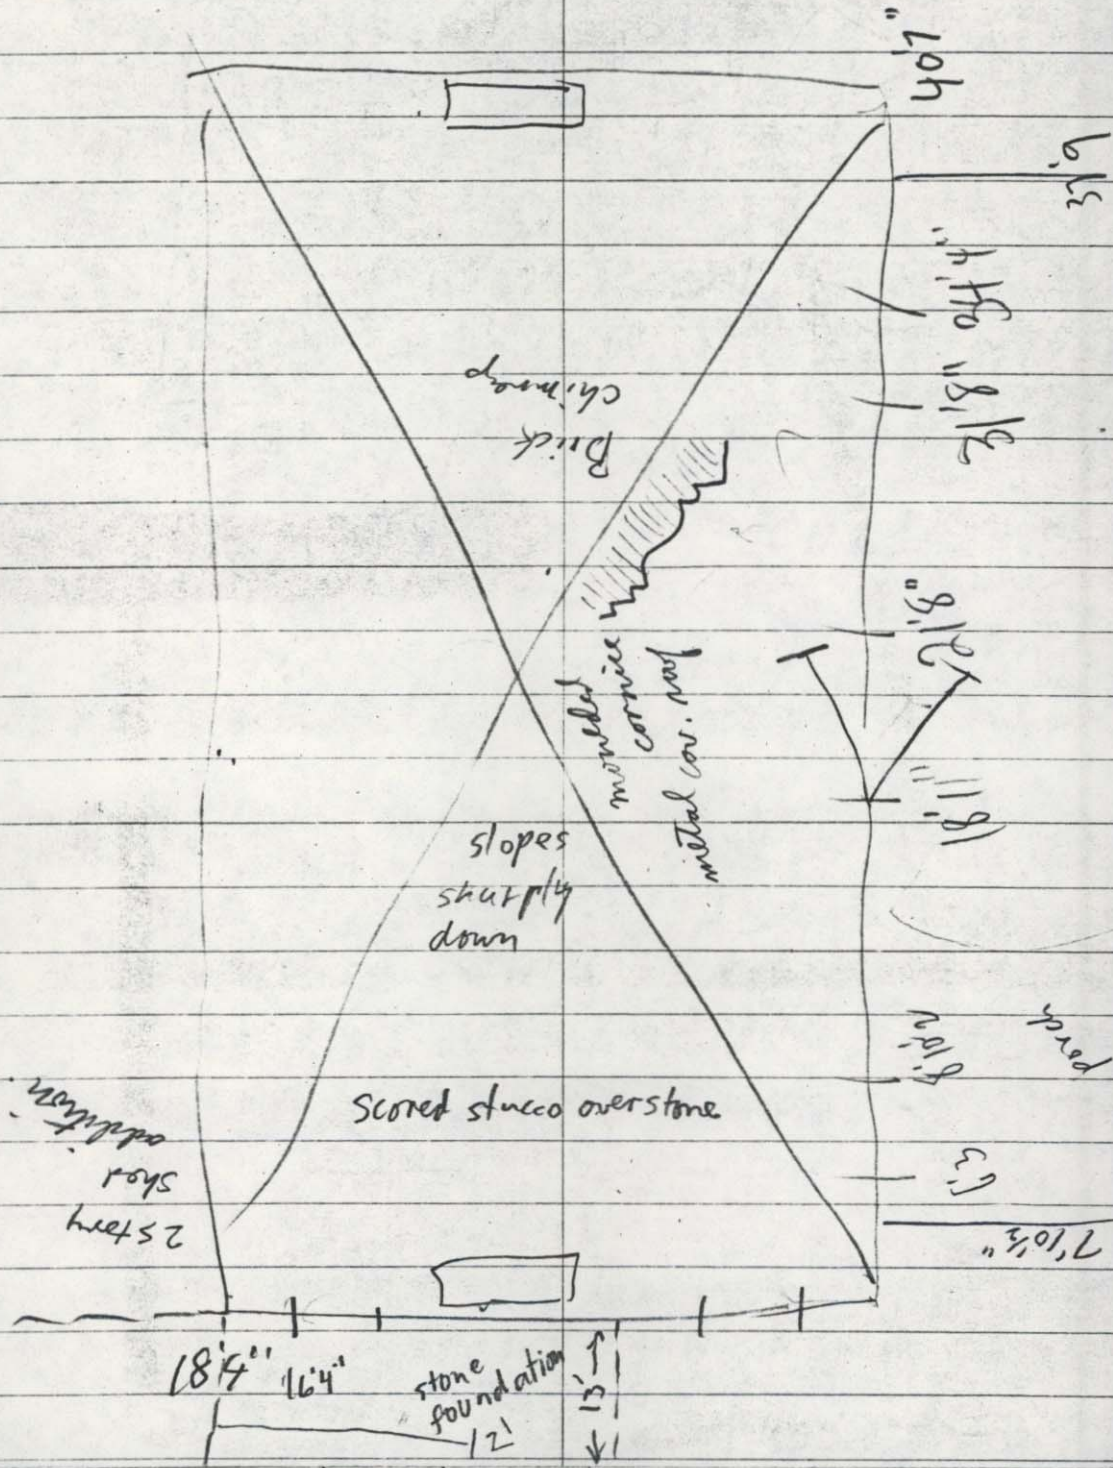

door early 1900's

trim, ept = architrave

moulding prob. recent.

porch bradeted, jigsaw
balusters, turned posts.

Date April 1969 File No. 176-39
Name ~~STORE~~ *House* AT WATERFALL
Town _____
County Prince William
Photographer K. T. Read
Contents 1 ext. photo.

G. A. Gosson House 76-39

Shed, 75-201
 pld red.
 w. white door

(on P.O. FOUND?)

wrought iron
 door clasp

11'9"

2'8" w