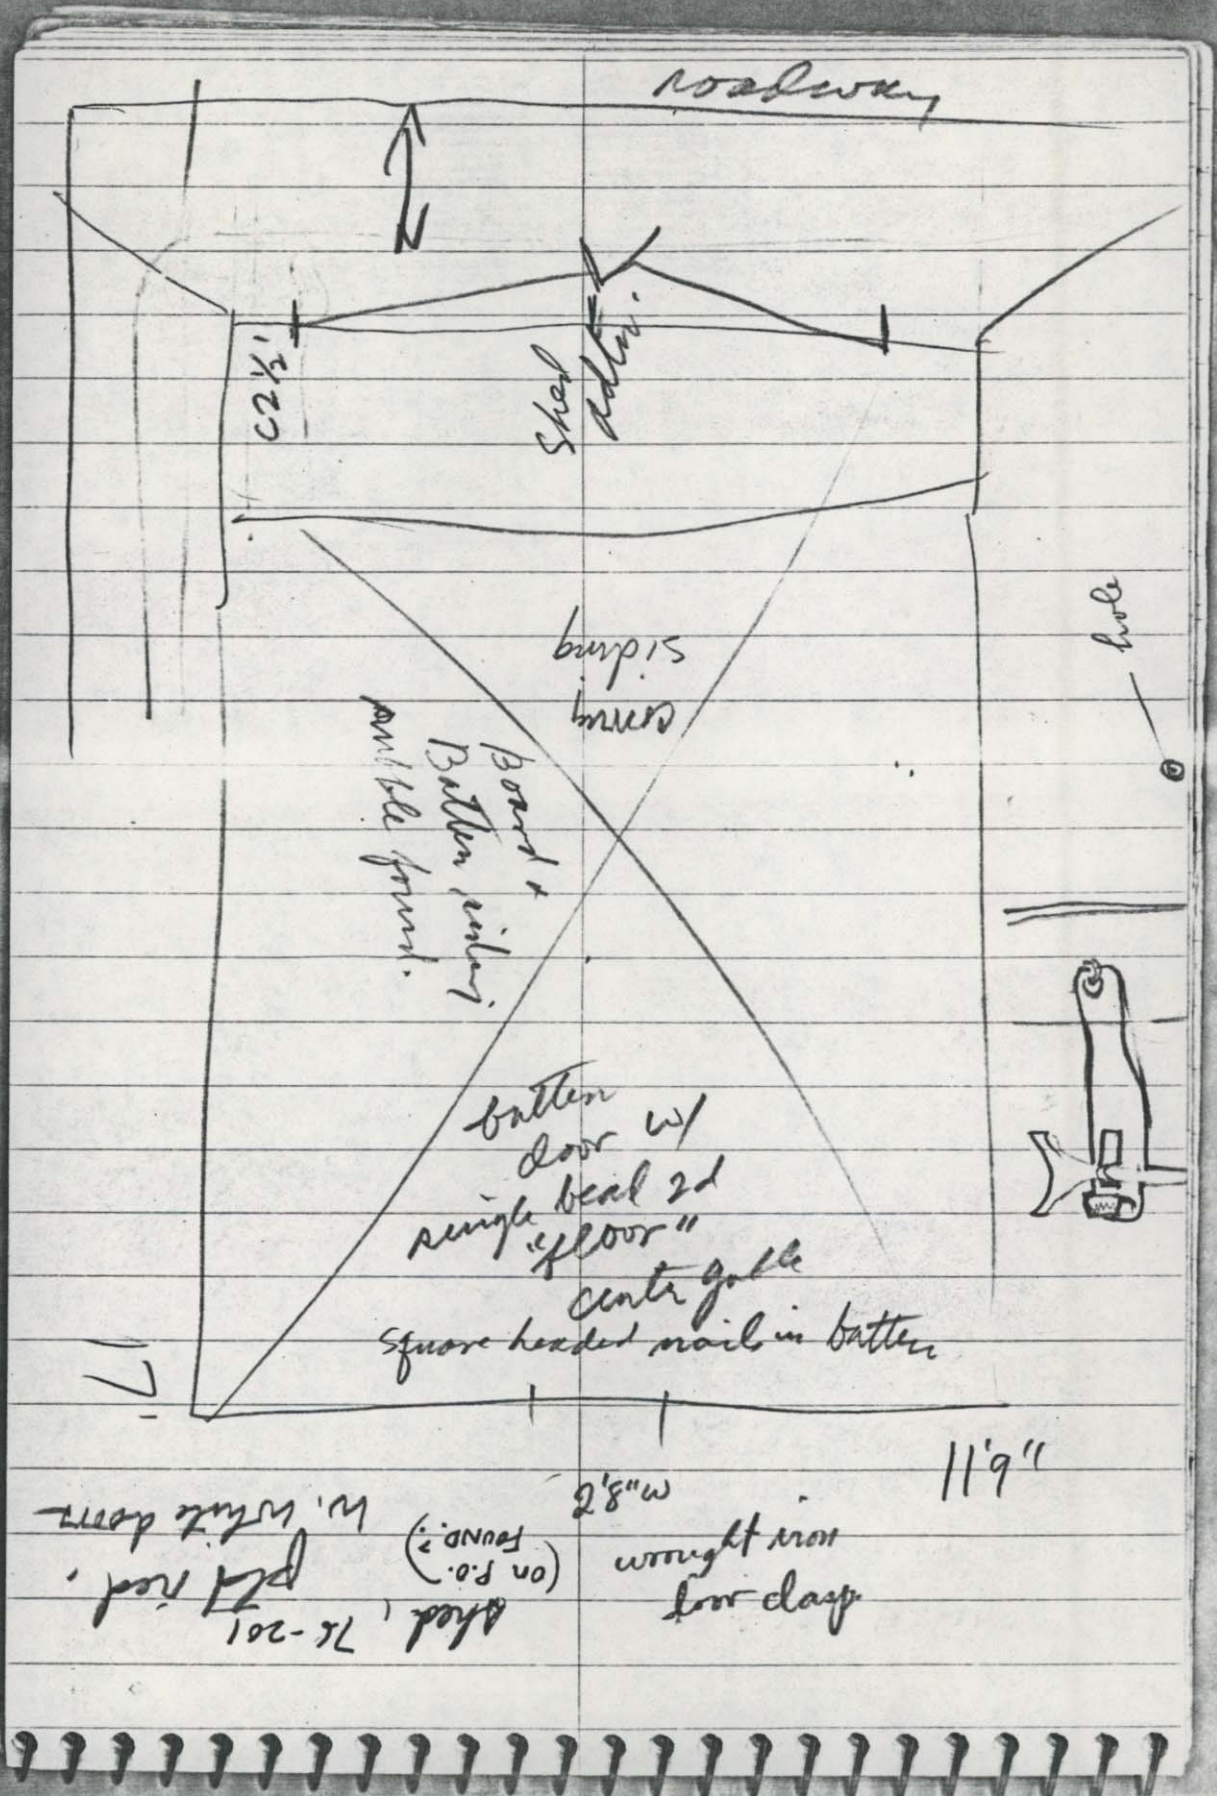

door early 1900's

trim, ept = architrave

moulding prob. recent.

porch bradeted, jigsaw
balusters, turned posts.

Date April 1969 File No. 176-39
Name ~~STORE~~ *House* AT WATERFALL
Town _____
County Prince William
Photographer K. T. Read
Contents 1 ext. photo.

G. A. Gosson House 76-39

Shed, 75-201
 pld red.
 w. white door

(on P.O. FOUND?)

wrought iron
 door clasp

11'9"

2'8" w