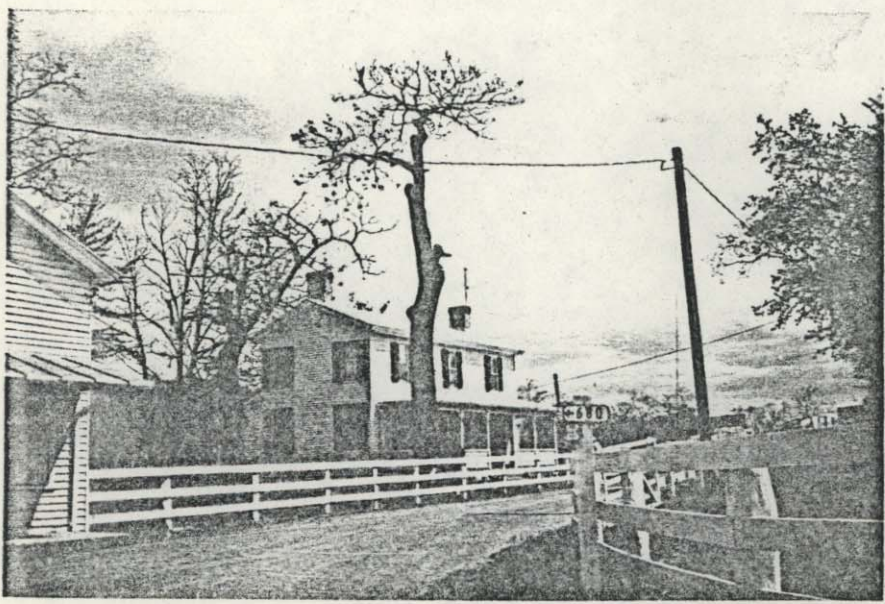

door early 1900's

trim, ept = architrave

moulding prob. recent.

porch bradeted, jigsaw
balusters, turned posts.

Date April 1969 File No. 176-39
Name ~~STORE~~ *House* AT WATERFALL
Town _____
County Prince William
Photographer K. T. Read
Contents 1 ext. photo.

G. A. Gosson House 76-39

Shed, 75-201
 pld red.
 w. white door

(on P.O. FOUND?)

wrought iron
 door clasp

11'9"

2'8" w