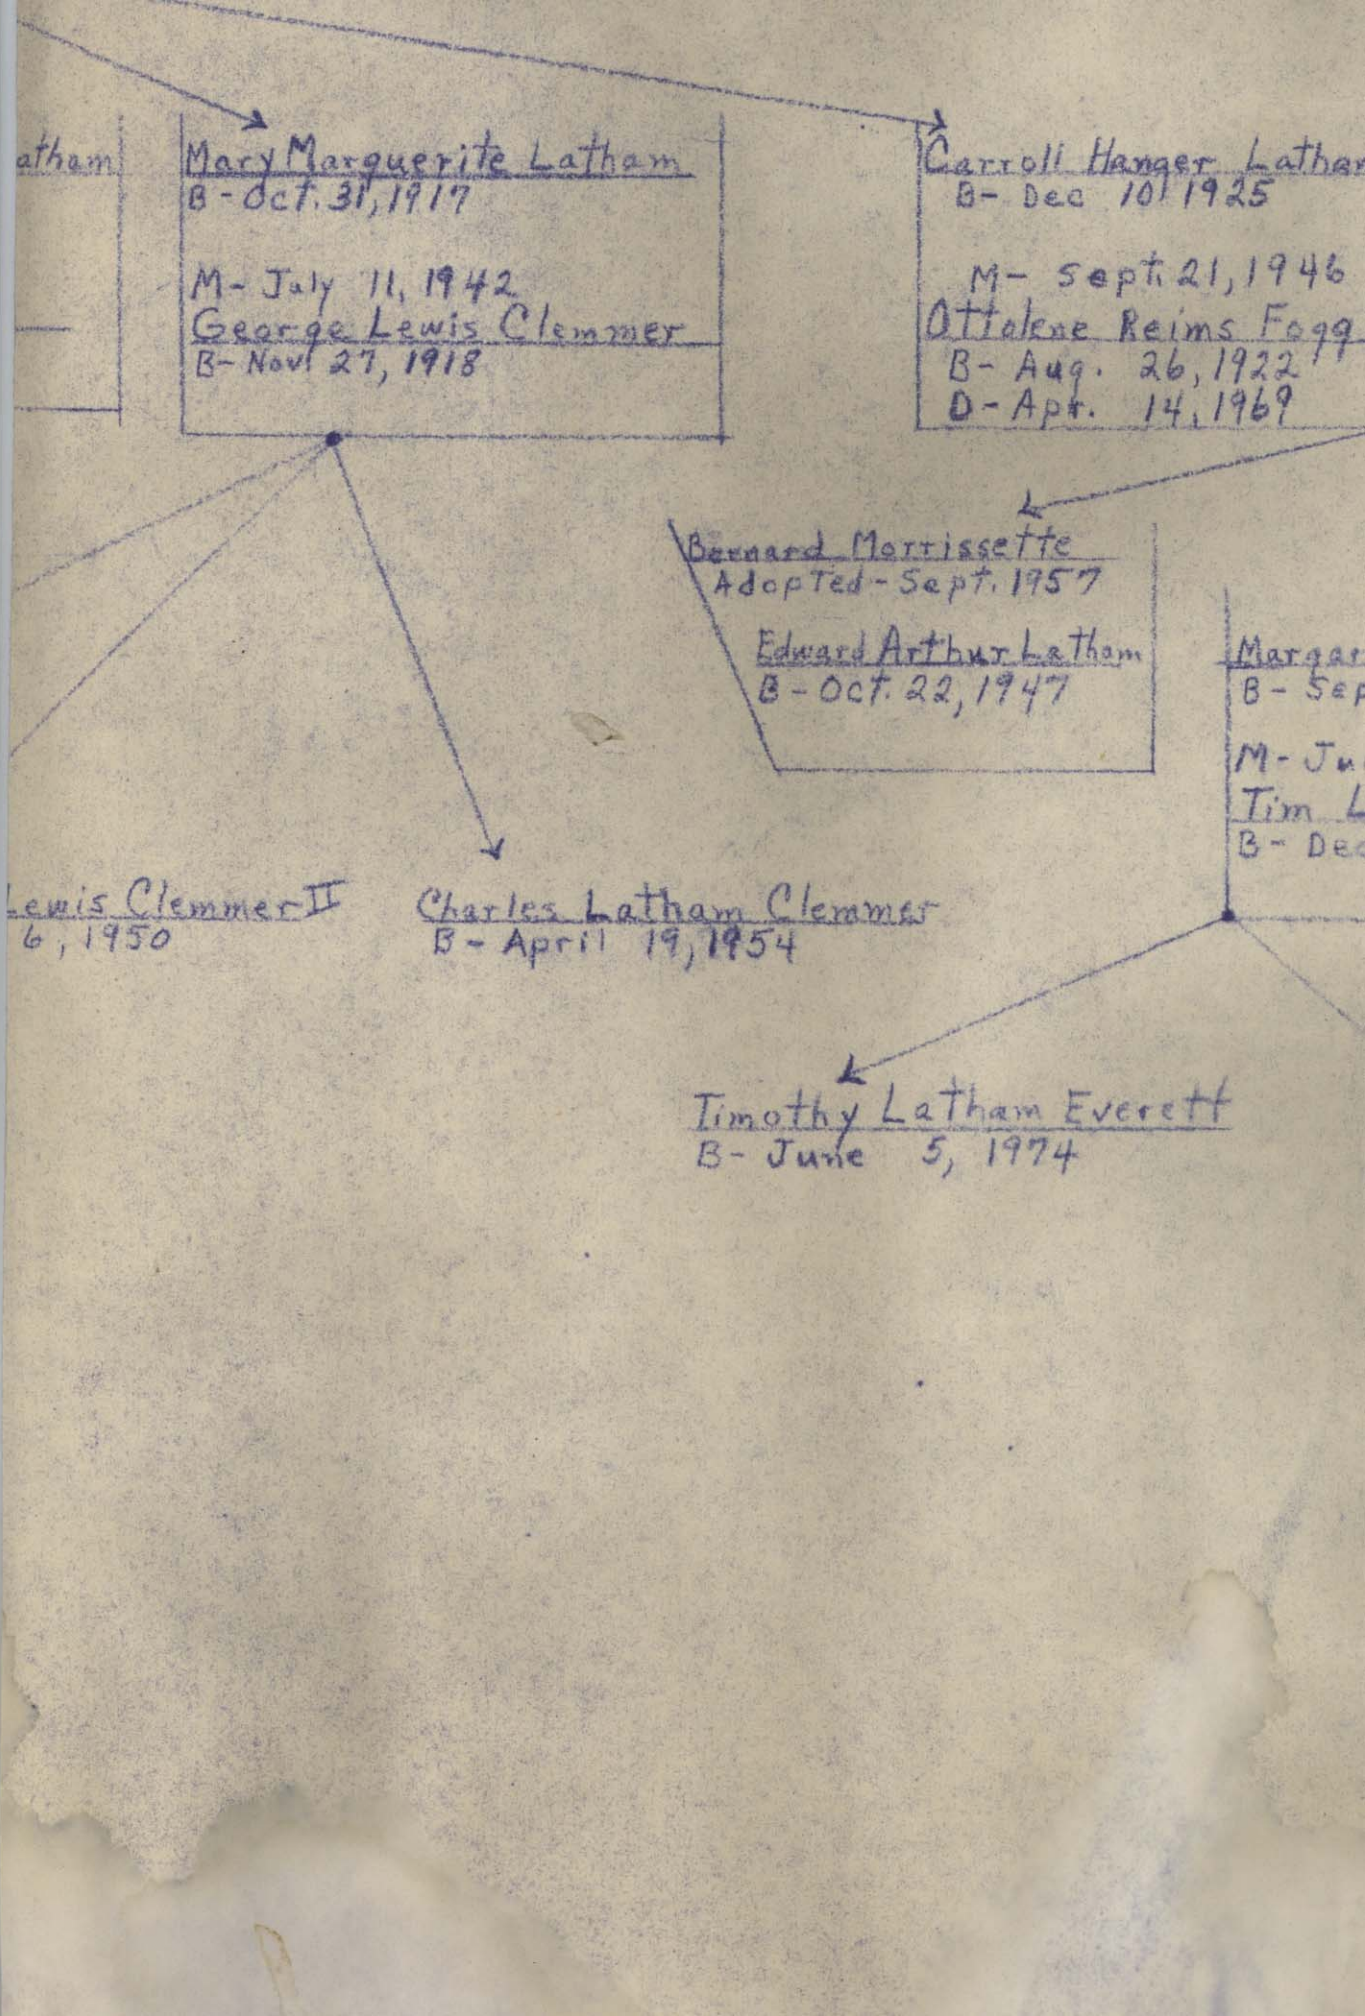

Latham

Mary Marguerite Latham
B - Oct. 31, 1917

M - July 11, 1942
George Lewis Clemmer
B - Nov. 27, 1918

Carroll Hanger Latham
B - Dec 10, 1925

M - Sept 21, 1946
Ottokne Reims Fogg
B - Aug. 26, 1922
D - Apr. 14, 1969

Bernard Morrissette
Adopted - Sept. 1957

Edward Arthur Latham
B - Oct. 22, 1947

Margaret
B - Sep

M - Jun
Tim L
B - Dec

Lewis Clemmer II
B - 6, 1950

Charles Latham Clemmer
B - April 19, 1954

Timothy Latham Everett
B - June 5, 1974