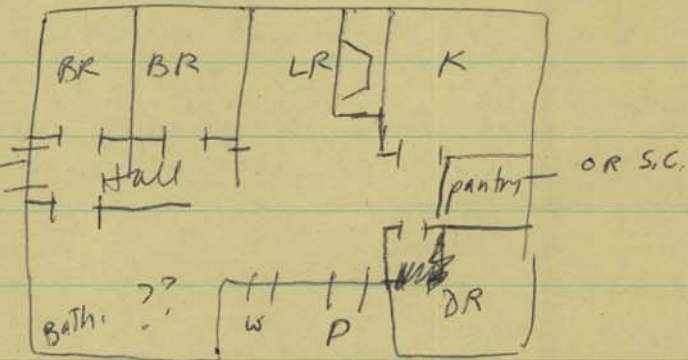

Broveton sch.

8-20-80

Int woodwork is from the 1930s

Consists of wide box trim with corner blocks  
y. pine. Doors are 5 (horizontally plaid)  
panel doors - windows are 6/6 sl. sash.  
Floors are narrow board pine.

Kitchen + dining room  
are where 1 classroom  
was + the other  
end of house - LR,  
BR were the other

classroom. The  
bathroom + ~~wood shed~~ is  
~~now~~ where the wood  
cloak room + wood shed were