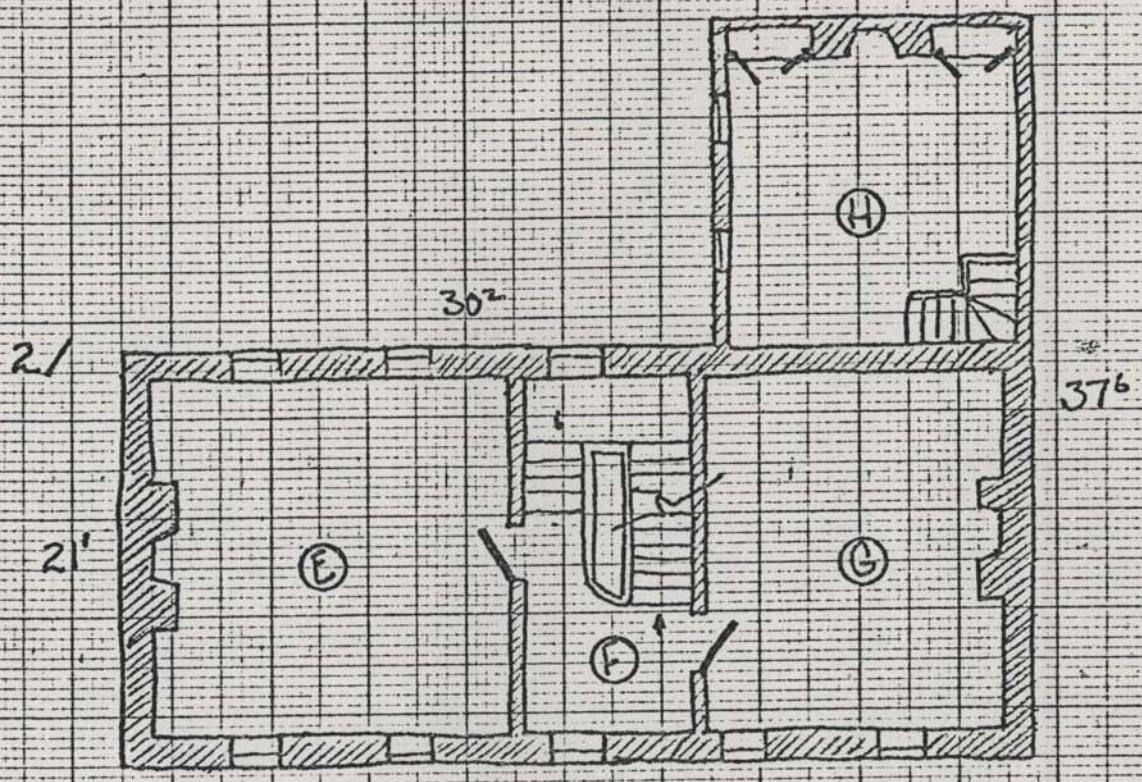

SMOKEHOUSE

CHAIR
RAIL

10 FT

on 4.20.73

du 4.14.78