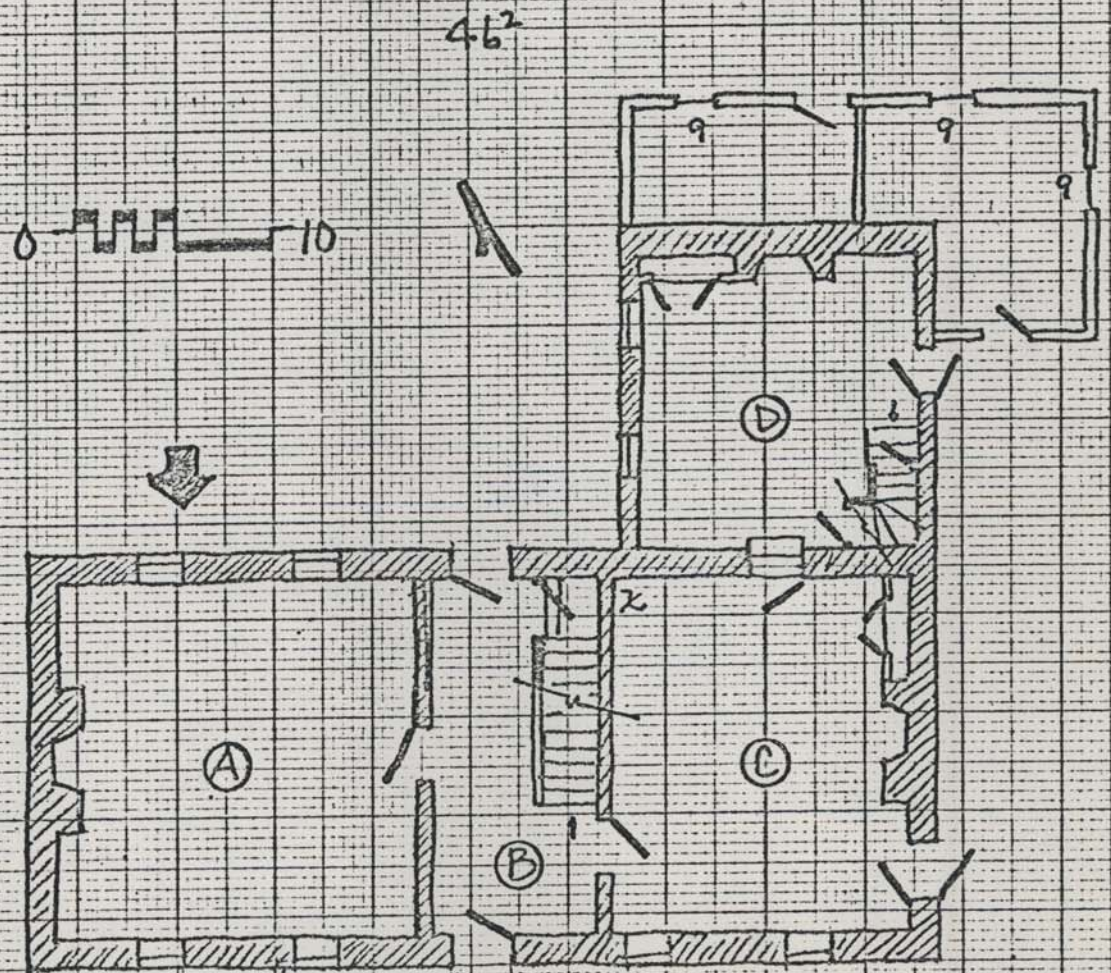

SMOKEHOUSE

CHAIR
RAIL

10 FT

on 4.20.73

du 4.14.78